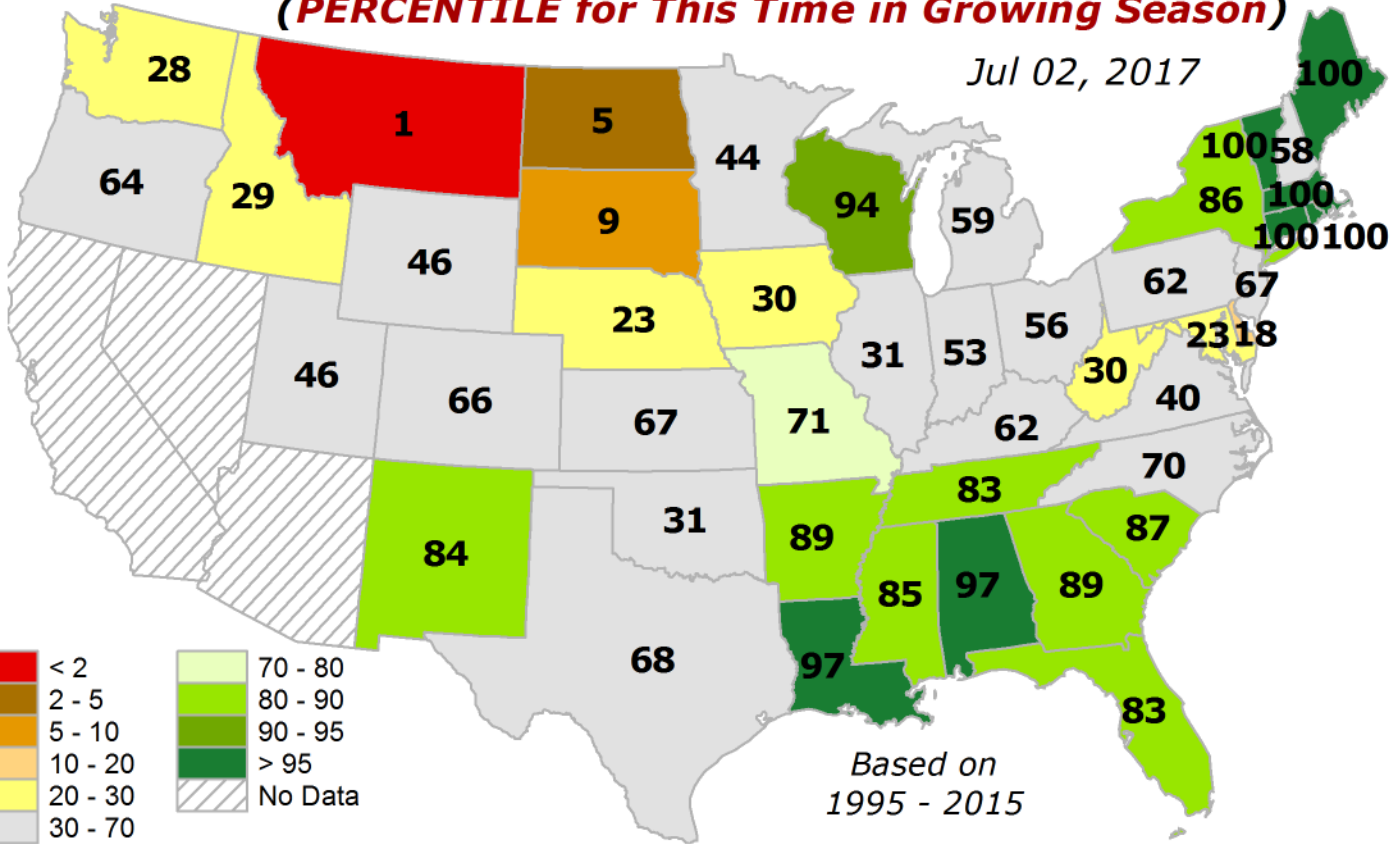

Extent of Topsoil Short or Very Short of Moisture (Raw Statewide Proportion)

Jul 02, 2017

Extent of Topsoil Short or Very Short of Moisture (Change from Previous Week)

Jul 02, 2017

Extent of Topsoil Short or Very Short of Moisture (*PERCENTILE for This Time in Growing Season*)

Jul 02, 2017

Extent of Topsoil Short or Very Short of Moisture (*DEPARTURE from Median*)

Jul 02, 2017

**Extent of SUBSOIL Short or Very Short of Moisture
(Raw Statewide Proportion)**

**Extent of TOPSOIL Short or Very Short of Moisture
(Raw Statewide Proportion)**