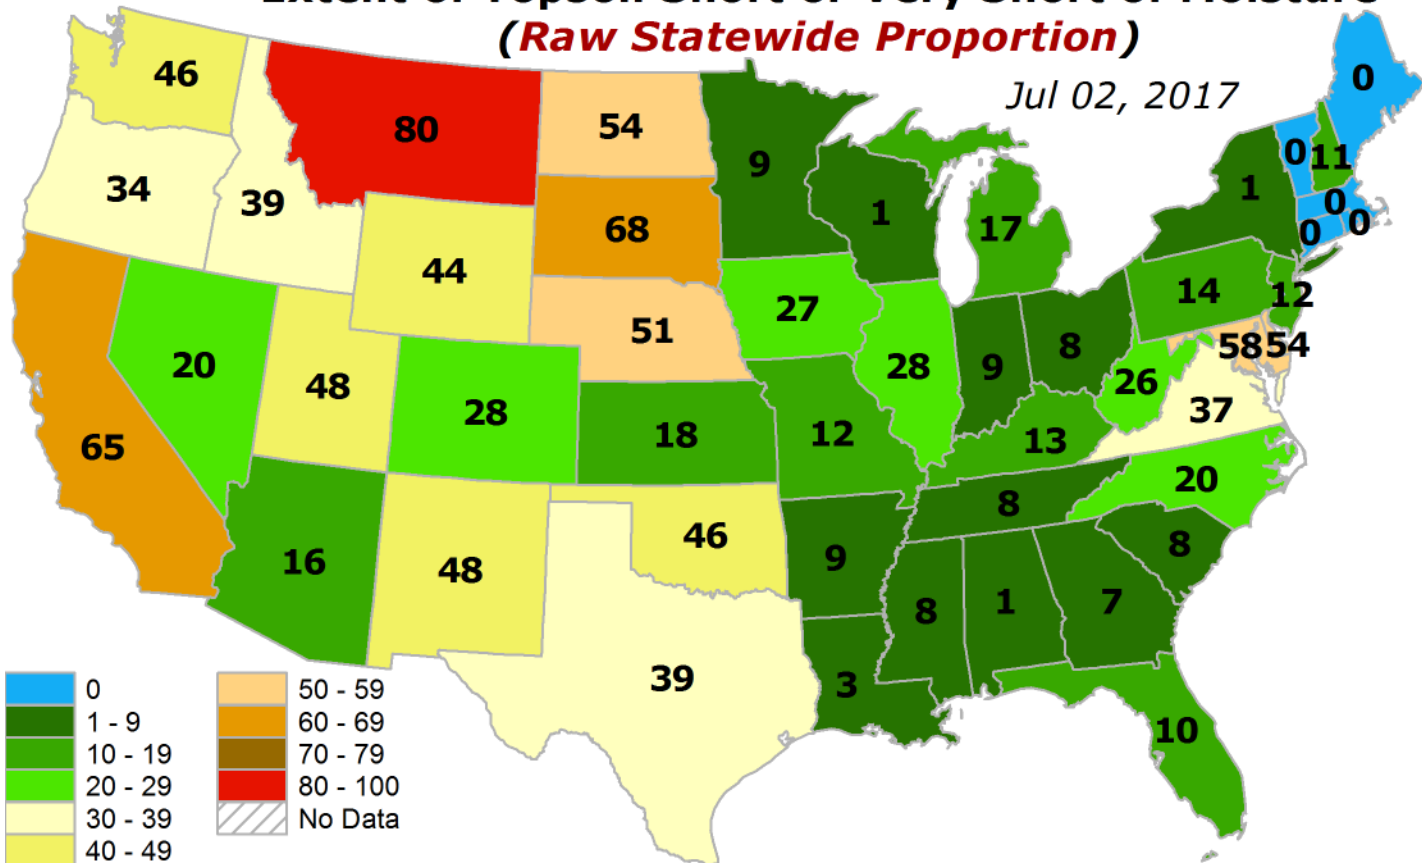

Extent of Topsoil Short or Very Short of Moisture (Raw Statewide Proportion)

Jul 02, 2017

Extent of Topsoil Short or Very Short of Moisture (Change from Previous Week)

Jul 02, 2017

Extent of Topsoil Short or Very Short of Moisture (*PERCENTILE for This Time in Growing Season*)

Jul 02, 2017

Extent of Topsoil Short or Very Short of Moisture (*DEPARTURE from Median*)

Jul 02, 2017

**Extent of SUBSOIL Short or Very Short of Moisture
(Raw Statewide Proportion)**

**Extent of TOPSOIL Short or Very Short of Moisture
(Raw Statewide Proportion)**