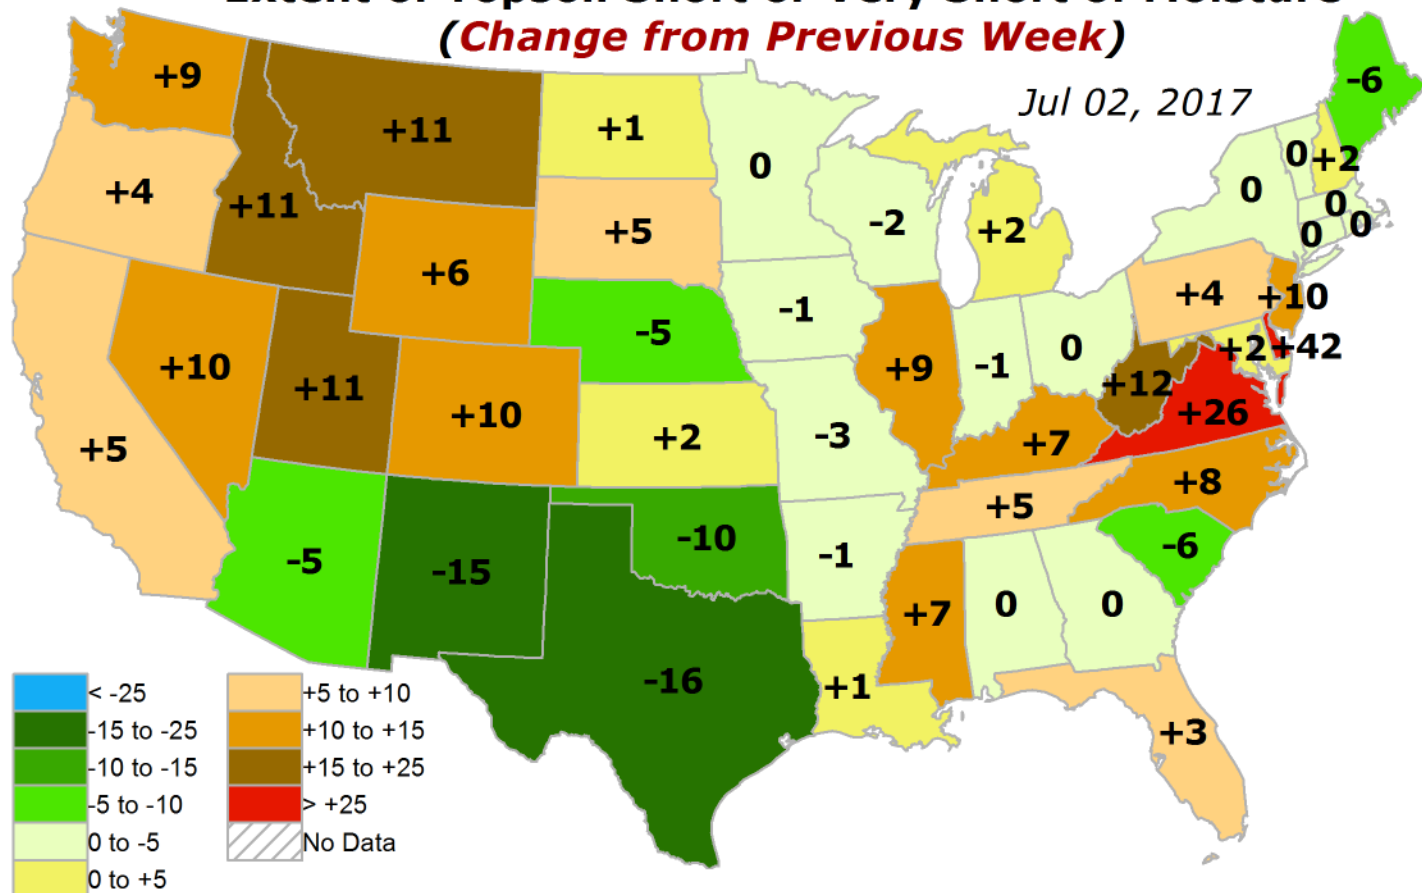

Extent of Topsoil Short or Very Short of Moisture (Raw Statewide Proportion)

Jul 02, 2017

Extent of Topsoil Short or Very Short of Moisture (Change from Previous Week)

Jul 02, 2017

Extent of Topsoil Short or Very Short of Moisture (*PERCENTILE for This Time in Growing Season*)

Jul 02, 2017

Extent of Topsoil Short or Very Short of Moisture (*DEPARTURE from Median*)

Jul 02, 2017

**Extent of SUBSOIL Short or Very Short of Moisture
(Raw Statewide Proportion)**

**Extent of TOPSOIL Short or Very Short of Moisture
(Raw Statewide Proportion)**