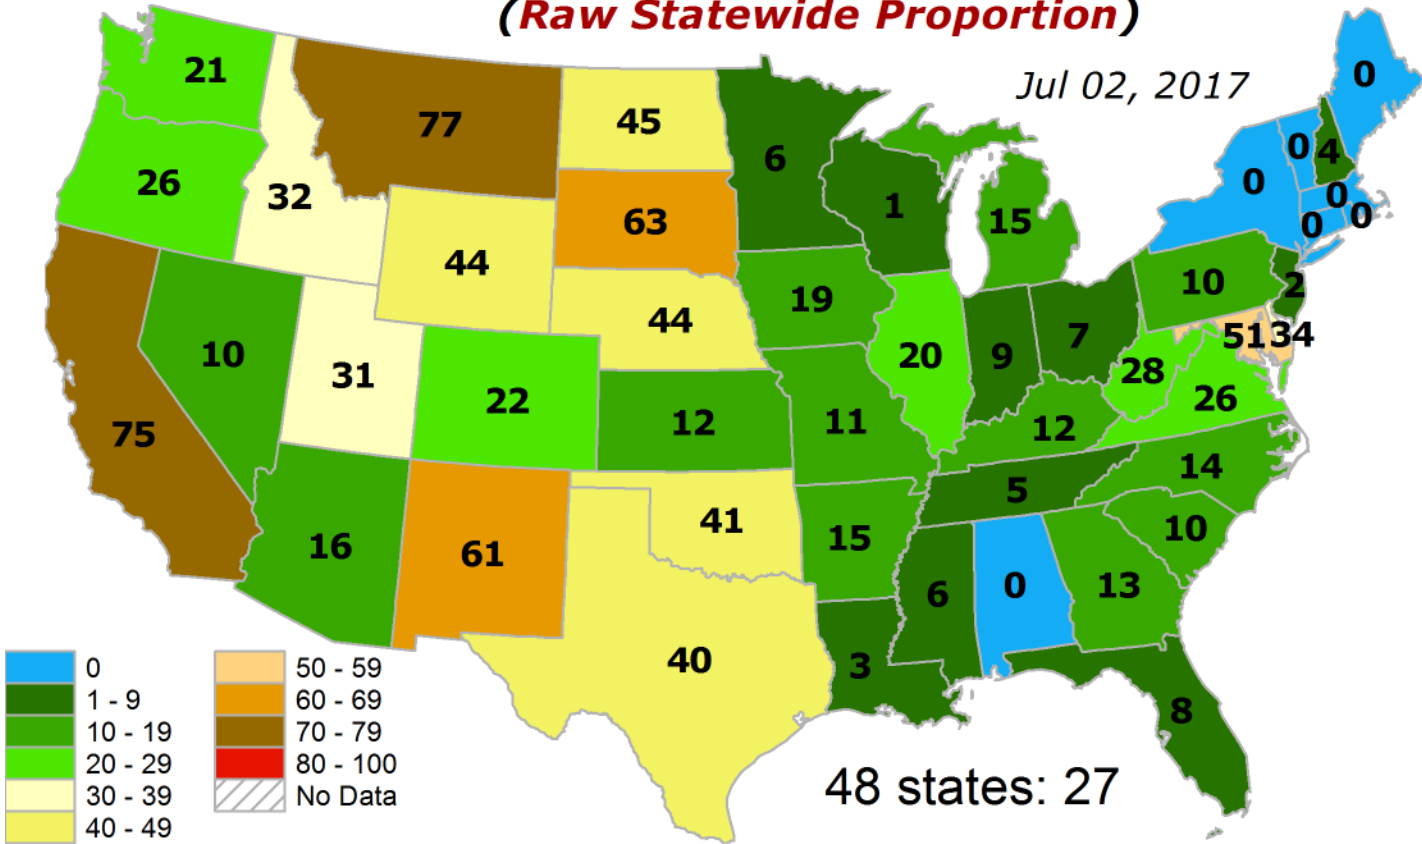

Jul 02, 2017

Extent of Topsoil Short or Very Short of Moisture (*DEPARTURE from Median*)

Jul 02, 2017

**Extent of SUBSOIL Short or Very Short of Moisture
(Raw Statewide Proportion)**

**Extent of TOPSOIL Short or Very Short of Moisture
(Raw Statewide Proportion)**