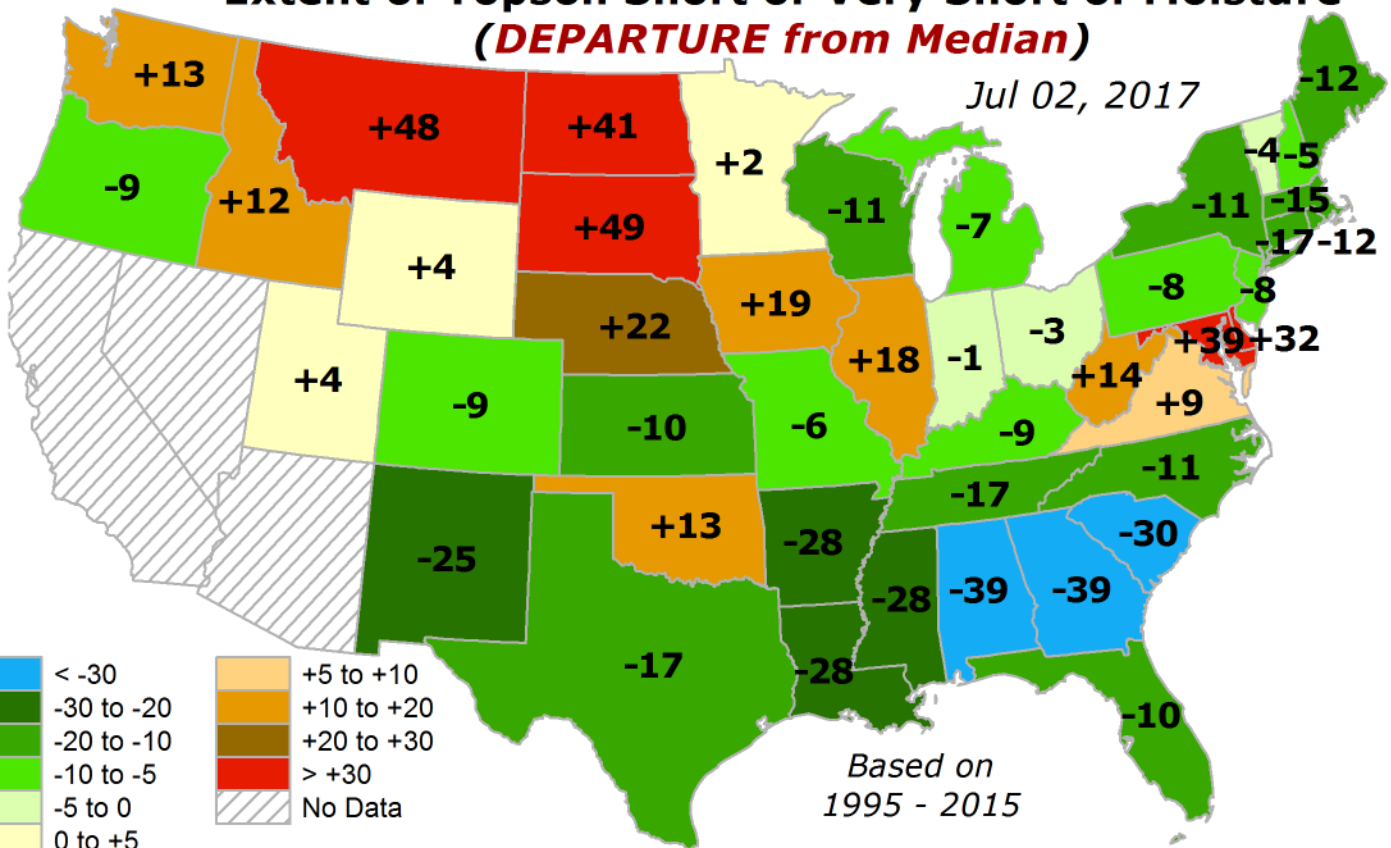

Extent of Topsoil Short or Very Short of Moisture (Raw Statewide Proportion)

Jul 02, 2017

Extent of Topsoil Short or Very Short of Moisture (Change from Previous Week)

Jul 02, 2017

Extent of Topsoil Short or Very Short of Moisture (*PERCENTILE for This Time in Growing Season*)

Jul 02, 2017

Extent of Topsoil Short or Very Short of Moisture (*DEPARTURE from Median*)

Jul 02, 2017

**Extent of SUBSOIL Short or Very Short of Moisture
(Raw Statewide Proportion)**

**Extent of TOPSOIL Short or Very Short of Moisture
(Raw Statewide Proportion)**