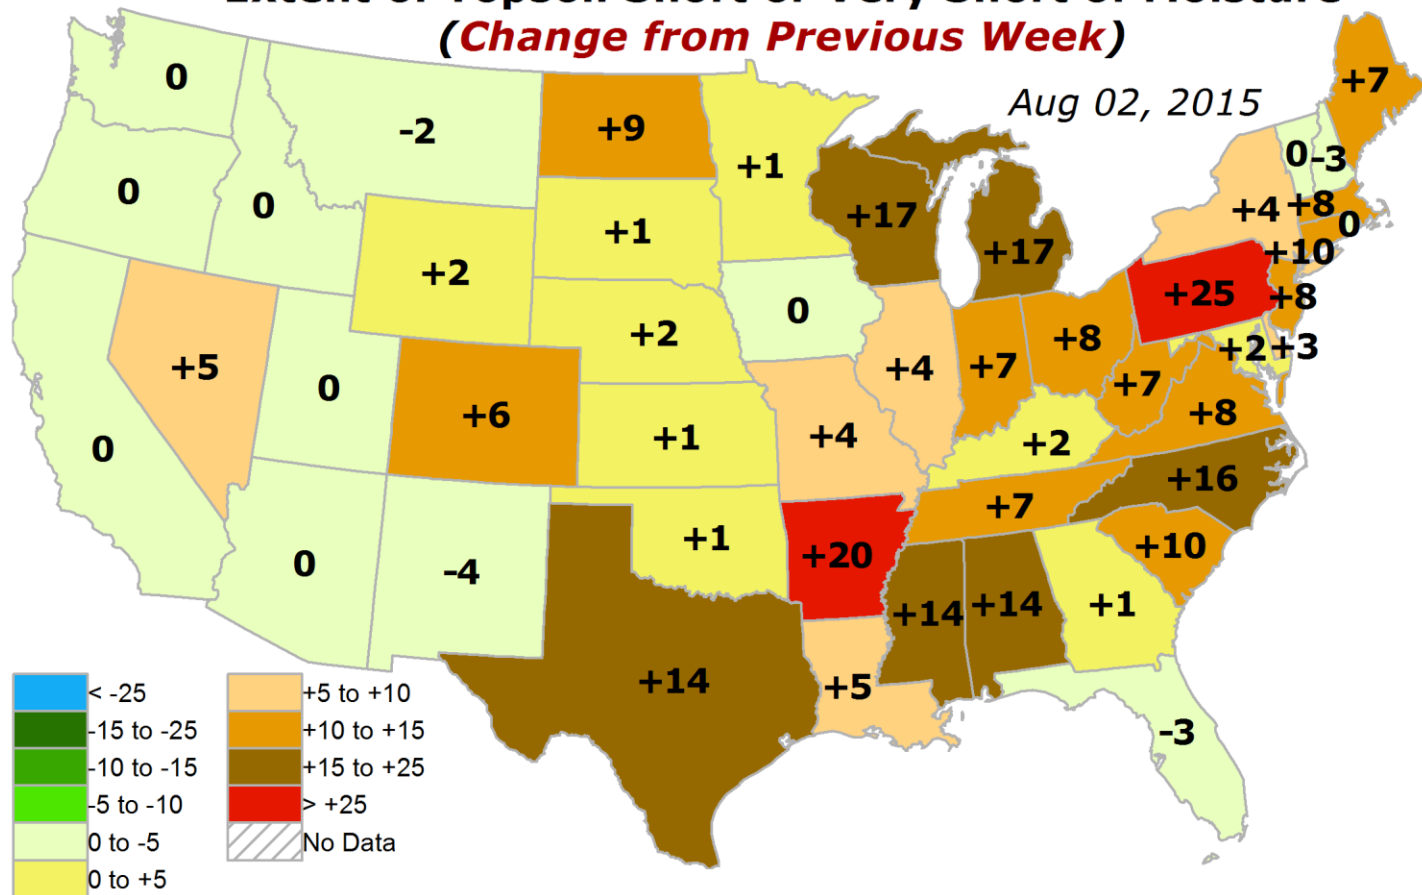

Extent of Topsoil Short or Very Short of Moisture (Raw Statewide Proportion)

Aug 02, 2015

Extent of Topsoil Short or Very Short of Moisture (Change from Previous Week)

Aug 02, 2015

Extent of Topsoil Short or Very Short of Moisture (*PERCENTILE for This Time in Growing Season*)

Aug 02, 2015

Extent of Topsoil Short or Very Short of Moisture (*DEPARTURE from Median*)

Aug 02, 2015

Extent of SUBSOIL Short or Very Short of Moisture (Raw Statewide Proportion)

Extent of TOPSOIL Short or Very Short of Moisture (Raw Statewide Proportion)