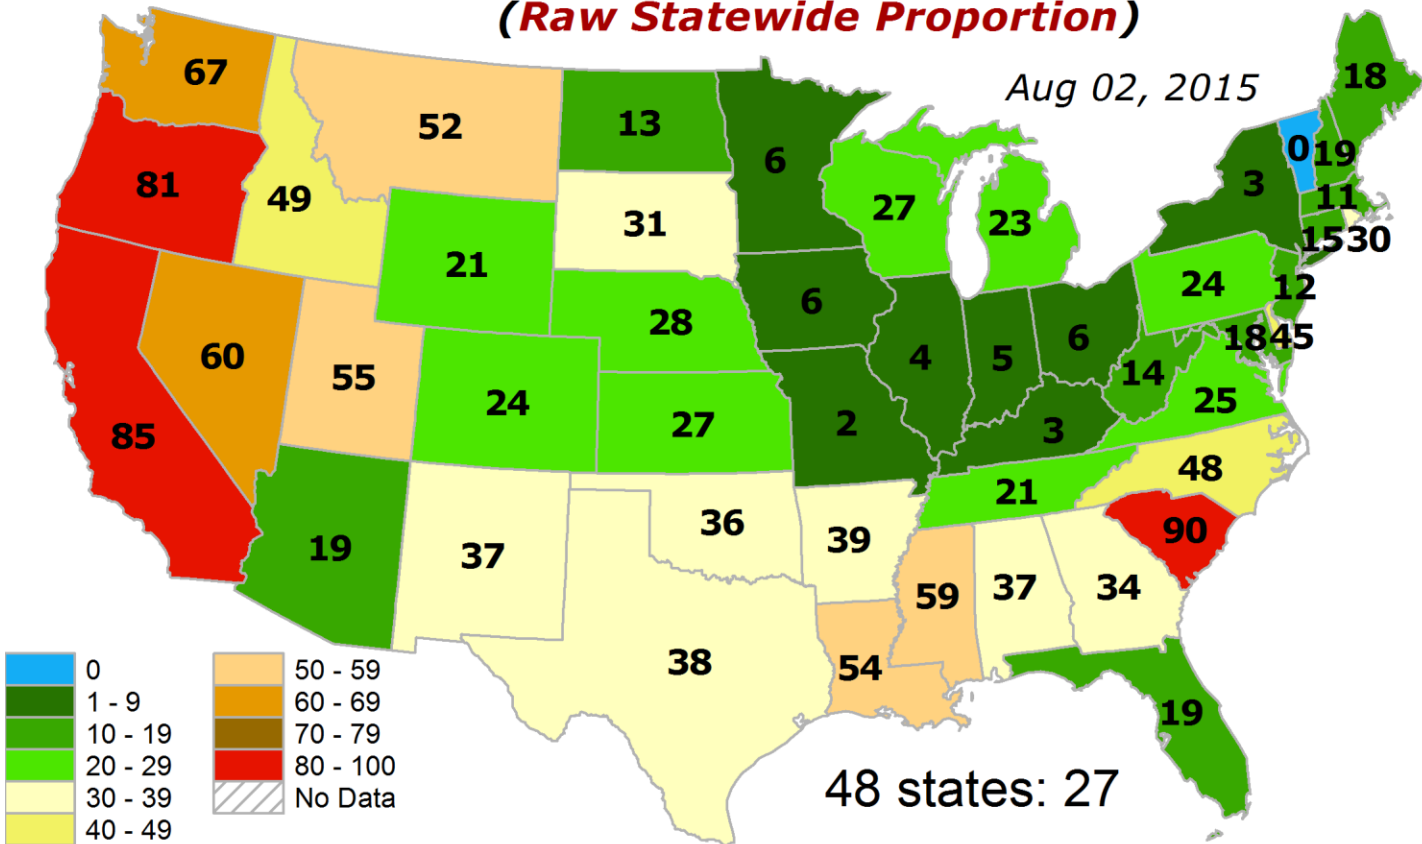

Aug 02, 2015

Extent of Topsoil Short or Very Short of Moisture (*DEPARTURE from Median*)

Aug 02, 2015

Extent of SUBSOIL Short or Very Short of Moisture (Raw Statewide Proportion)

Extent of TOPSOIL Short or Very Short of Moisture (Raw Statewide Proportion)