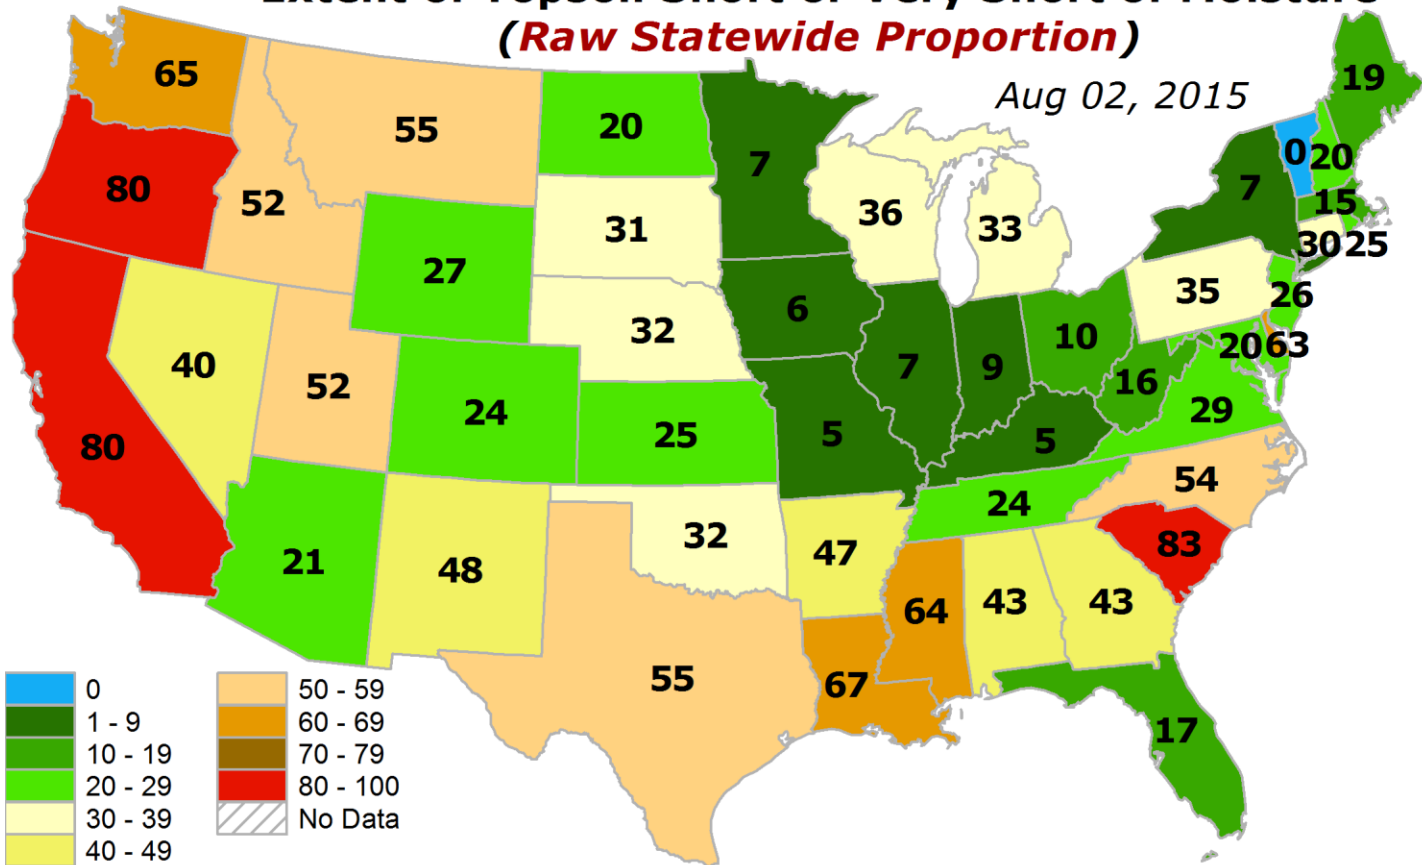

Extent of Topsoil Short or Very Short of Moisture (Raw Statewide Proportion)

Aug 02, 2015

Extent of Topsoil Short or Very Short of Moisture (Change from Previous Week)

Aug 02, 2015

Extent of Topsoil Short or Very Short of Moisture (*PERCENTILE for This Time in Growing Season*)

Aug 02, 2015

Extent of Topsoil Short or Very Short of Moisture (*DEPARTURE from Median*)

Aug 02, 2015

Extent of SUBSOIL Short or Very Short of Moisture (Raw Statewide Proportion)

Extent of TOPSOIL Short or Very Short of Moisture (Raw Statewide Proportion)