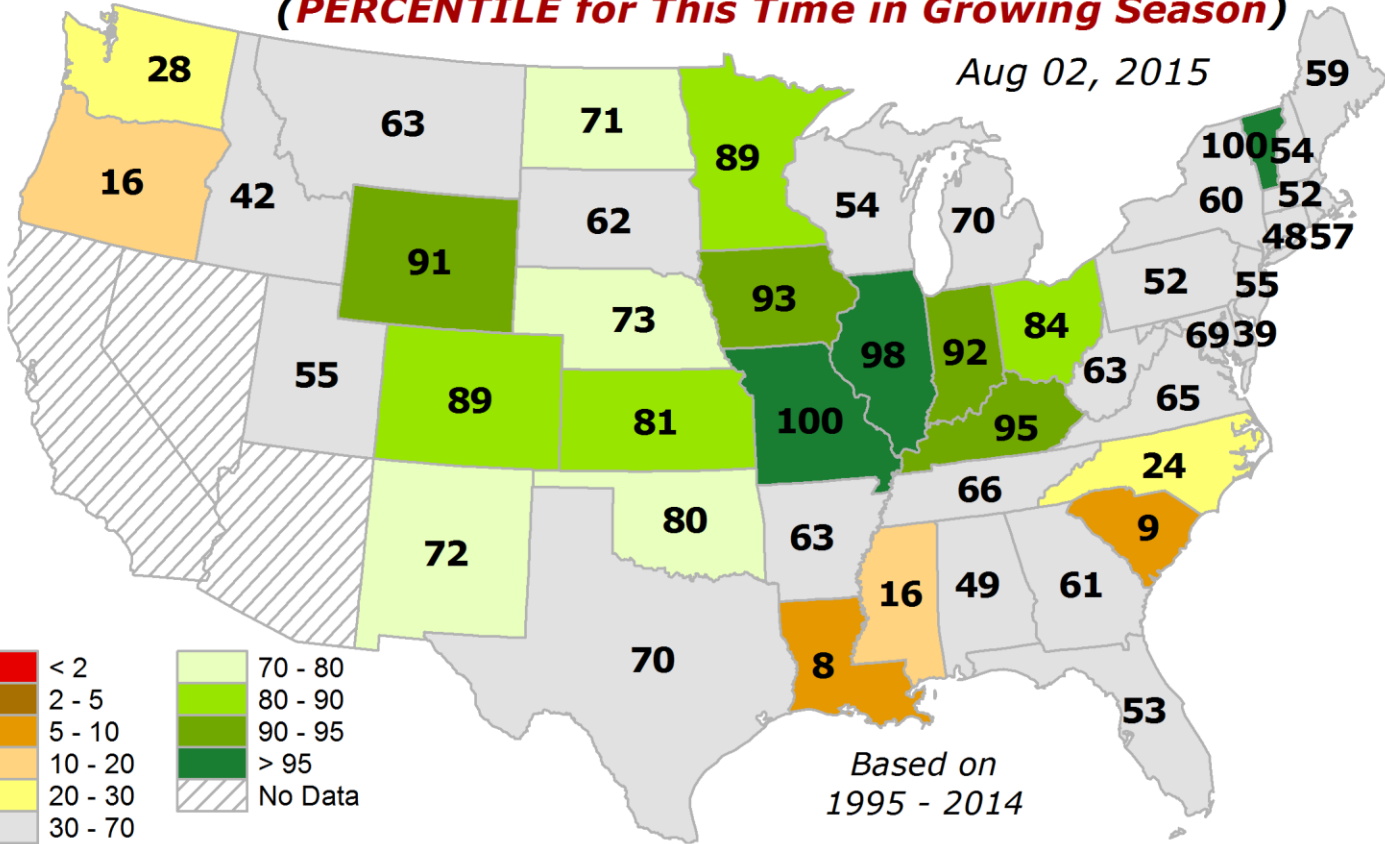

Extent of Topsoil Short or Very Short of Moisture (Raw Statewide Proportion)

Aug 02, 2015

Extent of Topsoil Short or Very Short of Moisture (Change from Previous Week)

Aug 02, 2015

Extent of Topsoil Short or Very Short of Moisture (*PERCENTILE for This Time in Growing Season*)

Aug 02, 2015

Extent of Topsoil Short or Very Short of Moisture (*DEPARTURE from Median*)

Aug 02, 2015

Extent of SUBSOIL Short or Very Short of Moisture (Raw Statewide Proportion)

Extent of TOPSOIL Short or Very Short of Moisture (Raw Statewide Proportion)