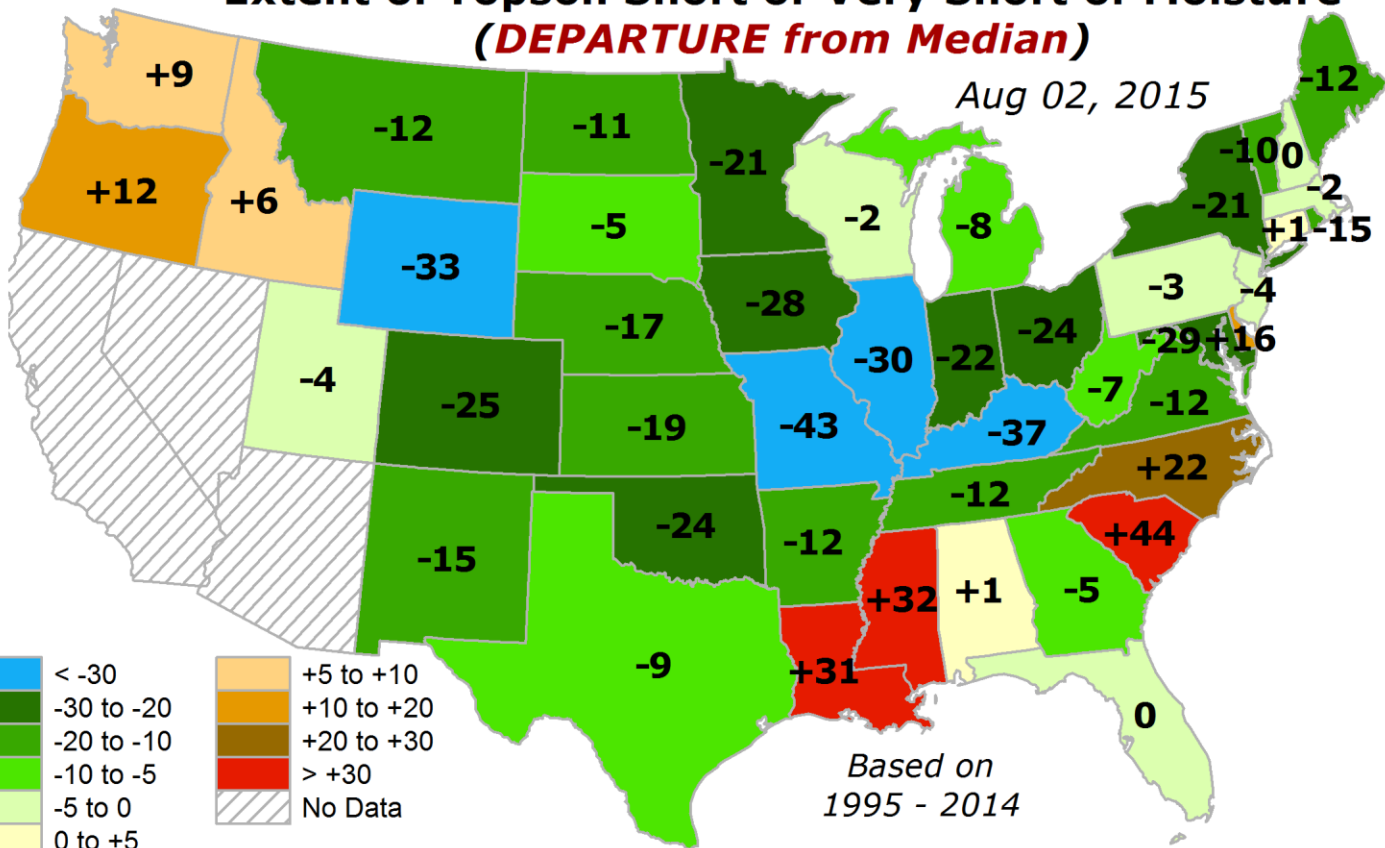

Extent of Topsoil Short or Very Short of Moisture (Raw Statewide Proportion)

Aug 02, 2015

Extent of Topsoil Short or Very Short of Moisture (Change from Previous Week)

Aug 02, 2015

Extent of Topsoil Short or Very Short of Moisture (*PERCENTILE for This Time in Growing Season*)

Aug 02, 2015

Extent of Topsoil Short or Very Short of Moisture (*DEPARTURE from Median*)

Aug 02, 2015

Extent of SUBSOIL Short or Very Short of Moisture (Raw Statewide Proportion)

Extent of TOPSOIL Short or Very Short of Moisture (Raw Statewide Proportion)