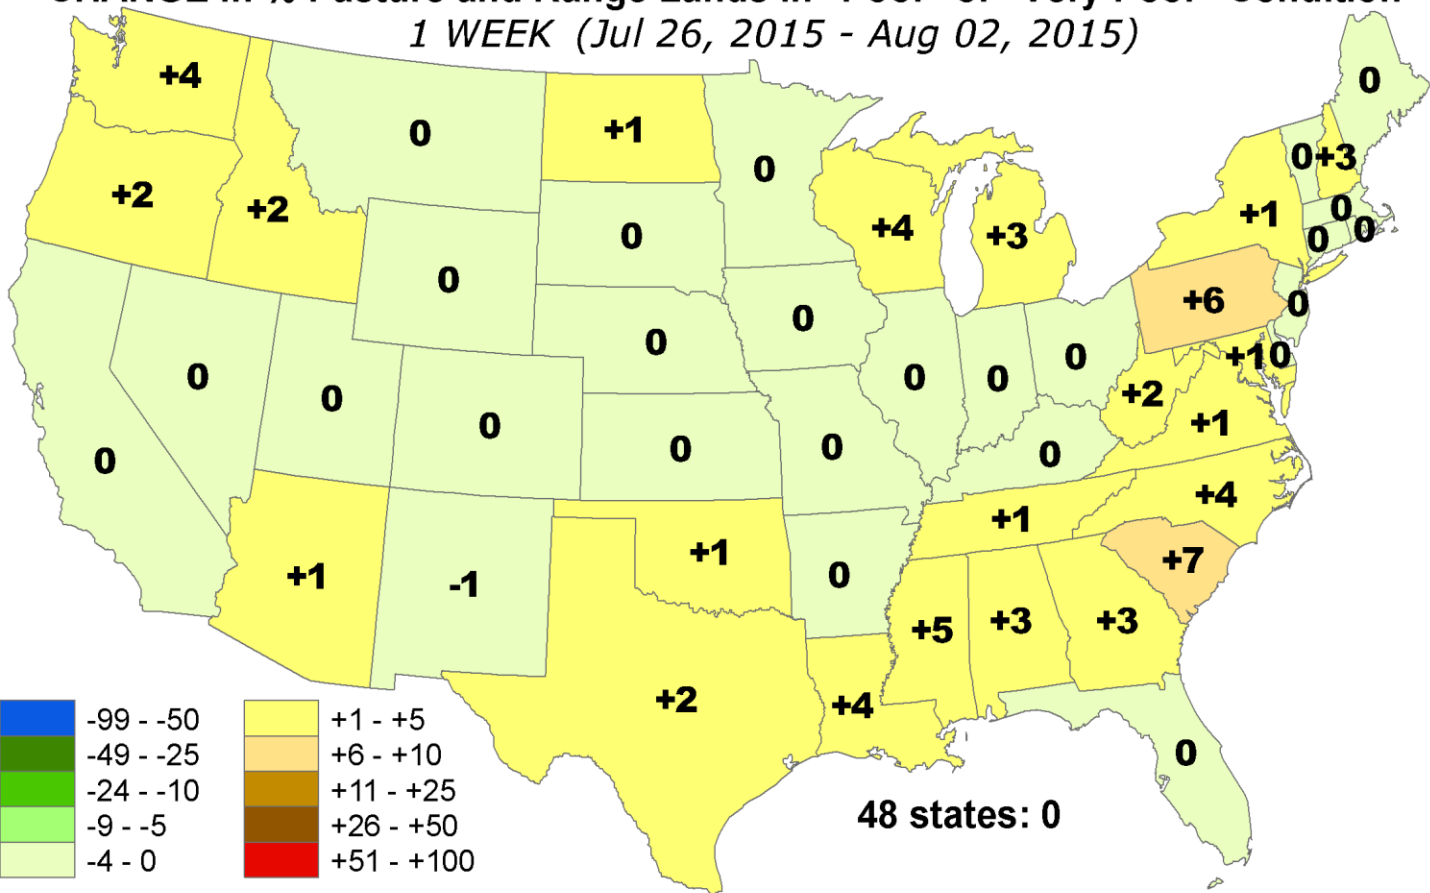

Aug 02, 2015

ANOMALOUS % of Pasture and Range Lands in "Poor" or "Very Poor" Condition

Aug 02, 2015

Average Pasture and Range Land Condition PERCENTILE

Average Pasture and Range Land Condition PERCENTILE

CHANGE in % Pasture and Range Lands in "Poor" or "Very Poor" Condition
1 WEEK (Jul 26, 2015 - Aug 02, 2015)

CHANGE in % Pasture and Range Lands in "Poor" or "Very Poor" Condition
4 WEEKS (Jul 05, 2015 - Aug 02, 2015)

CHANGE in % Pasture and Range Lands in "Poor" or "Very Poor" Condition
SINCE END OF LAST SEASON (Oct 27, 2014 - Aug 02, 2015)