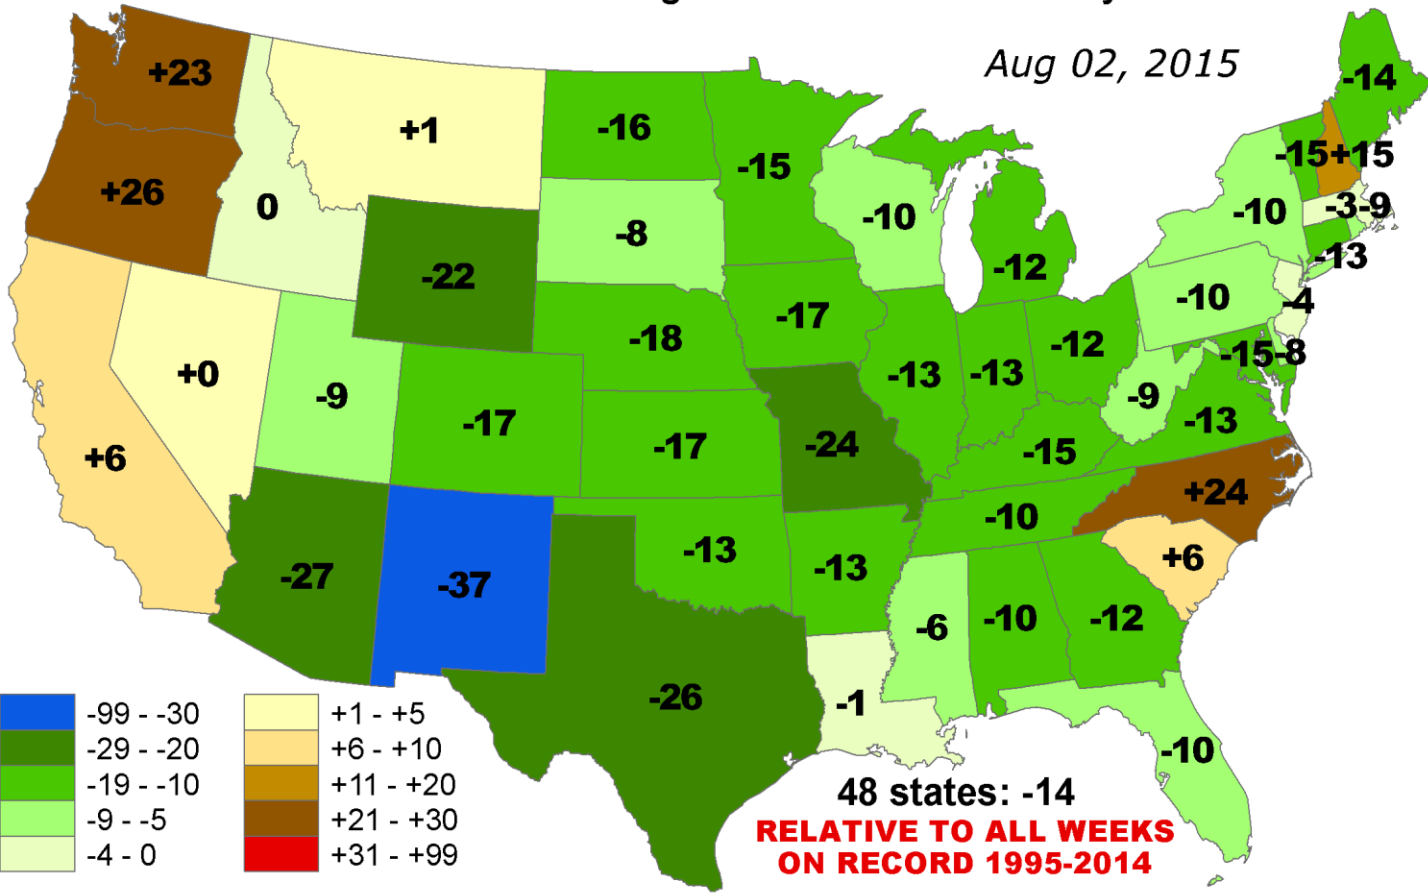

Percent of Pasture & Range Land in "Good" or "Very Good" Condition

Percent of Pasture & Range Land in "Poor" or "Very Poor" Condition

ANOMALOUS % of Pasture and Range Land in "Poor" or "Very Poor" Condition

Aug 02, 2015

ANOMALOUS % of Pasture and Range Lands in "Poor" or "Very Poor" Condition

Aug 02, 2015

Average Pasture and Range Land Condition PERCENTILE

Average Pasture and Range Land Condition PERCENTILE

CHANGE in % Pasture and Range Lands in "Poor" or "Very Poor" Condition
1 WEEK (Jul 26, 2015 - Aug 02, 2015)