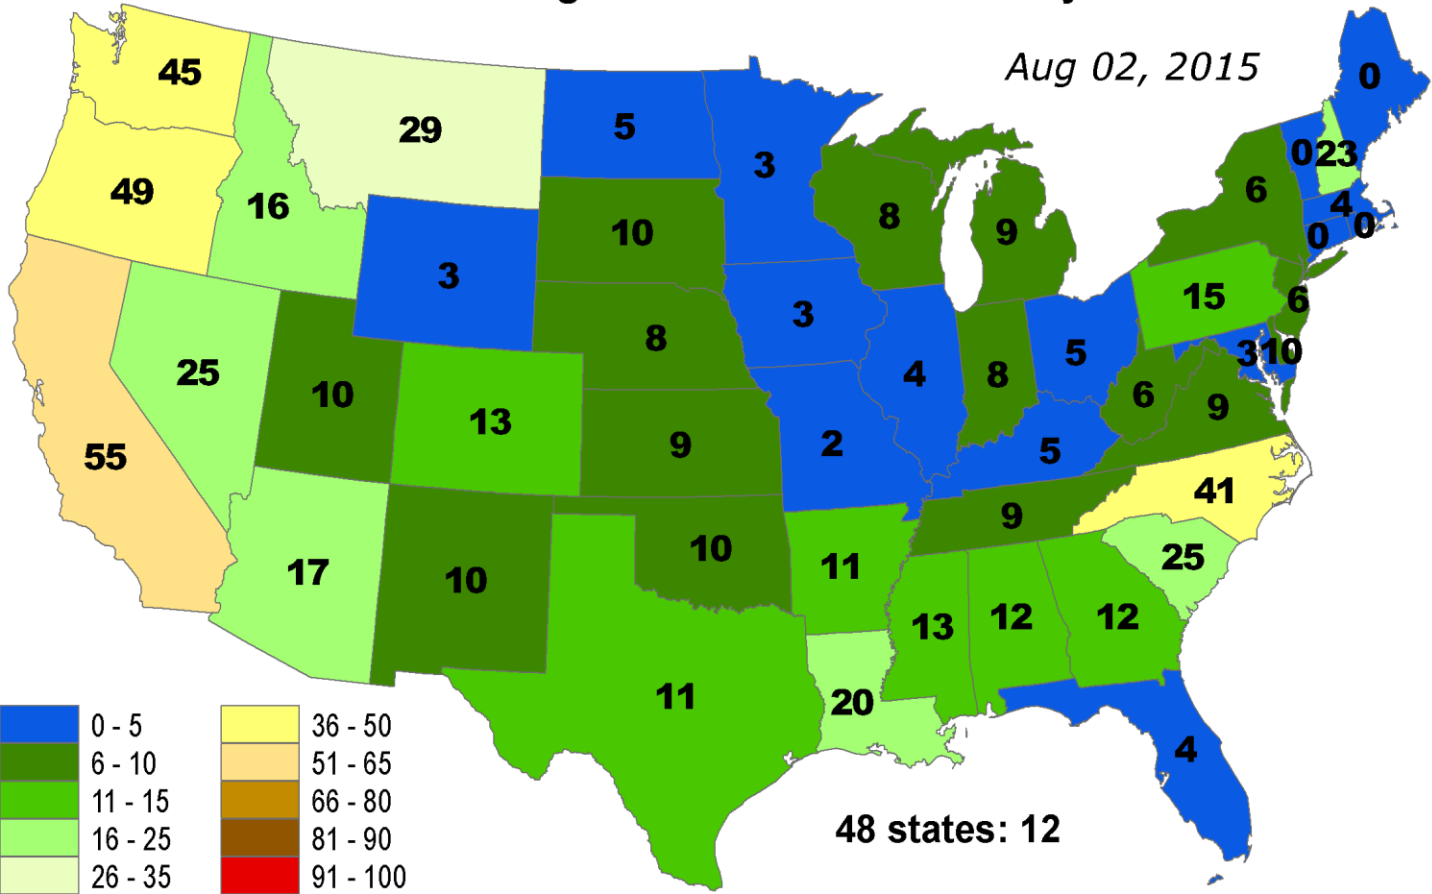

Percent of Pasture & Range Land in "Good" or "Very Good" Condition

Percent of Pasture & Range Land in "Poor" or "Very Poor" Condition

ANOMALOUS % of Pasture and Range Land in "Poor" or "Very Poor" Condition

Aug 02, 2015

ANOMALOUS % of Pasture and Range Lands in "Poor" or "Very Poor" Condition

Aug 02, 2015

Average Pasture and Range Land Condition PERCENTILE

Average Pasture and Range Land Condition PERCENTILE

CHANGE in % Pasture and Range Lands in "Poor" or "Very Poor" Condition
1 WEEK (Jul 26, 2015 - Aug 02, 2015)