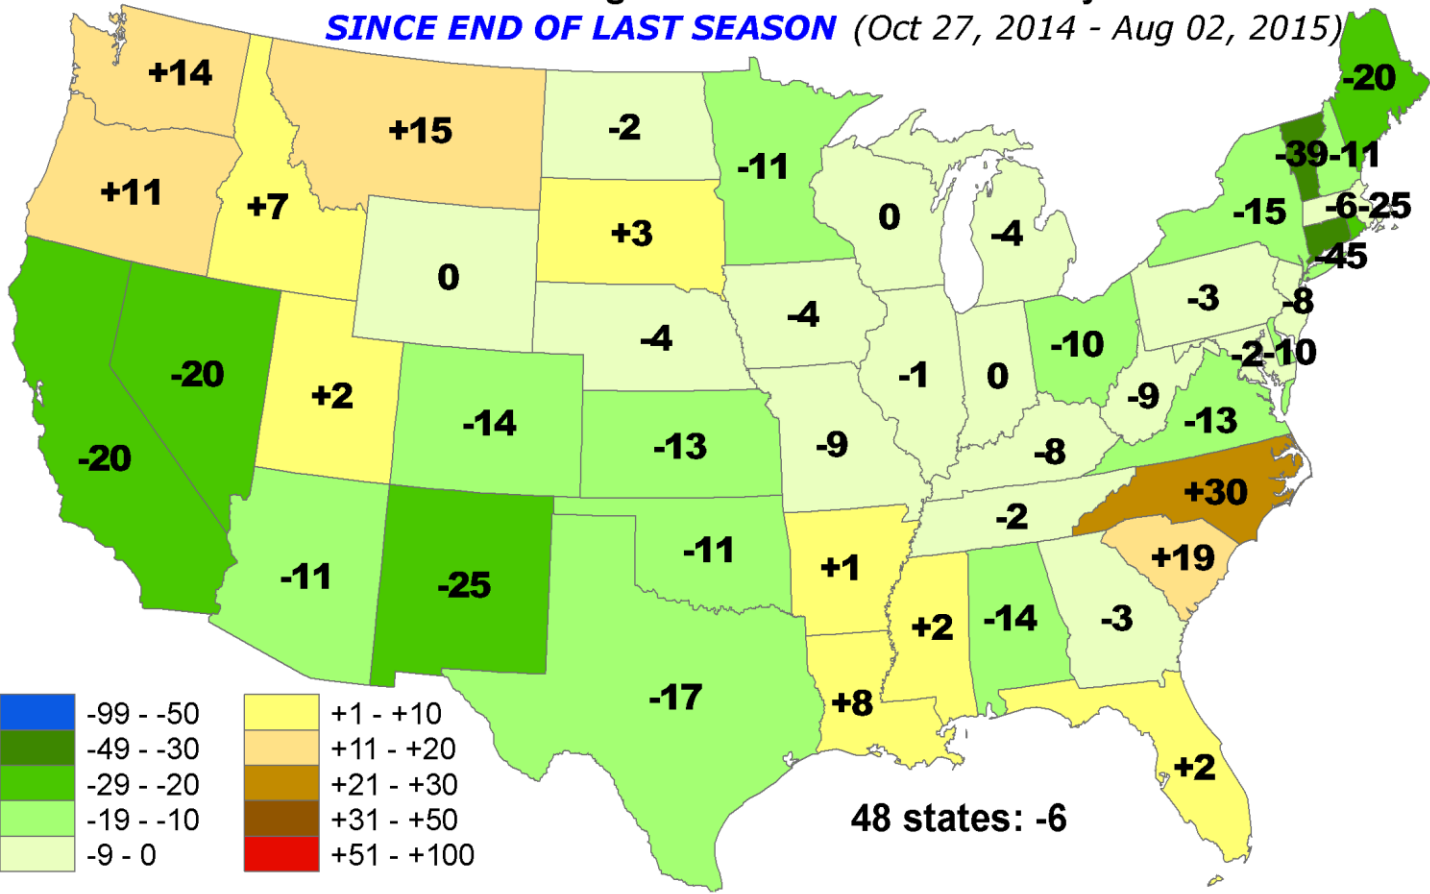

Aug 02, 2015

ANOMALOUS % of Pasture and Range Lands in "Poor" or "Very Poor" Condition

Aug 02, 2015

Average Pasture and Range Land Condition PERCENTILE

Average Pasture and Range Land Condition PERCENTILE

CHANGE in % Pasture and Range Lands in "Poor" or "Very Poor" Condition
1 WEEK (Jul 26, 2015 - Aug 02, 2015)

CHANGE in % Pasture and Range Lands in "Poor" or "Very Poor" Condition
4 WEEKS (Jul 05, 2015 - Aug 02, 2015)

CHANGE in % Pasture and Range Lands in "Poor" or "Very Poor" Condition
SINCE END OF LAST SEASON (Oct 27, 2014 - Aug 02, 2015)