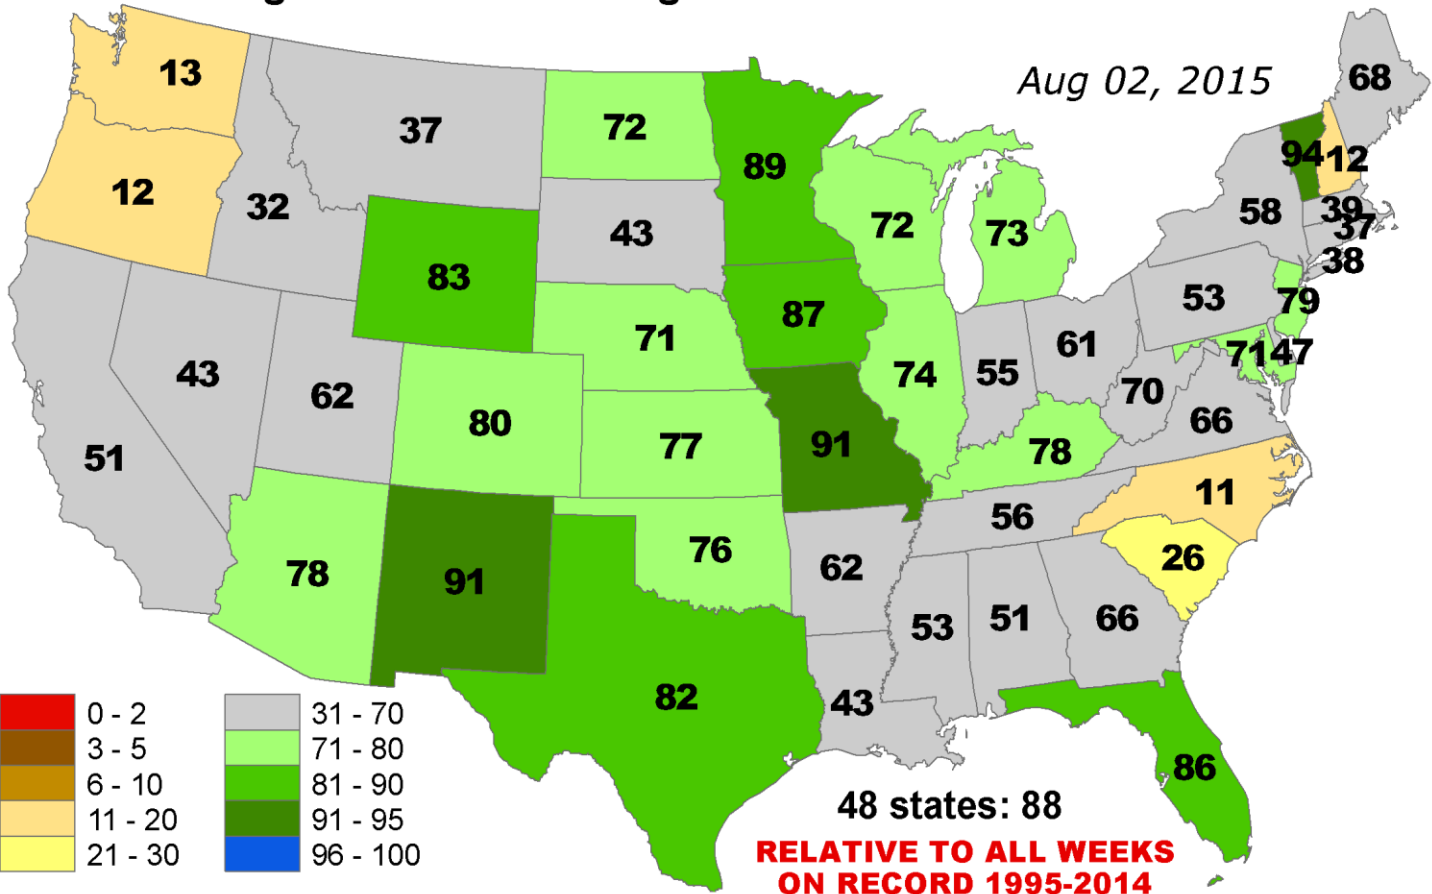

Aug 02, 2015

ANOMALOUS % of Pasture and Range Lands in "Poor" or "Very Poor" Condition

Aug 02, 2015

Average Pasture and Range Land Condition PERCENTILE

Average Pasture and Range Land Condition PERCENTILE

CHANGE in % Pasture and Range Lands in "Poor" or "Very Poor" Condition
1 WEEK (Jul 26, 2015 - Aug 02, 2015)

CHANGE in % Pasture and Range Lands in "Poor" or "Very Poor" Condition
4 WEEKS (Jul 05, 2015 - Aug 02, 2015)

CHANGE in % Pasture and Range Lands in "Poor" or "Very Poor" Condition
SINCE END OF LAST SEASON (Oct 27, 2014 - Aug 02, 2015)