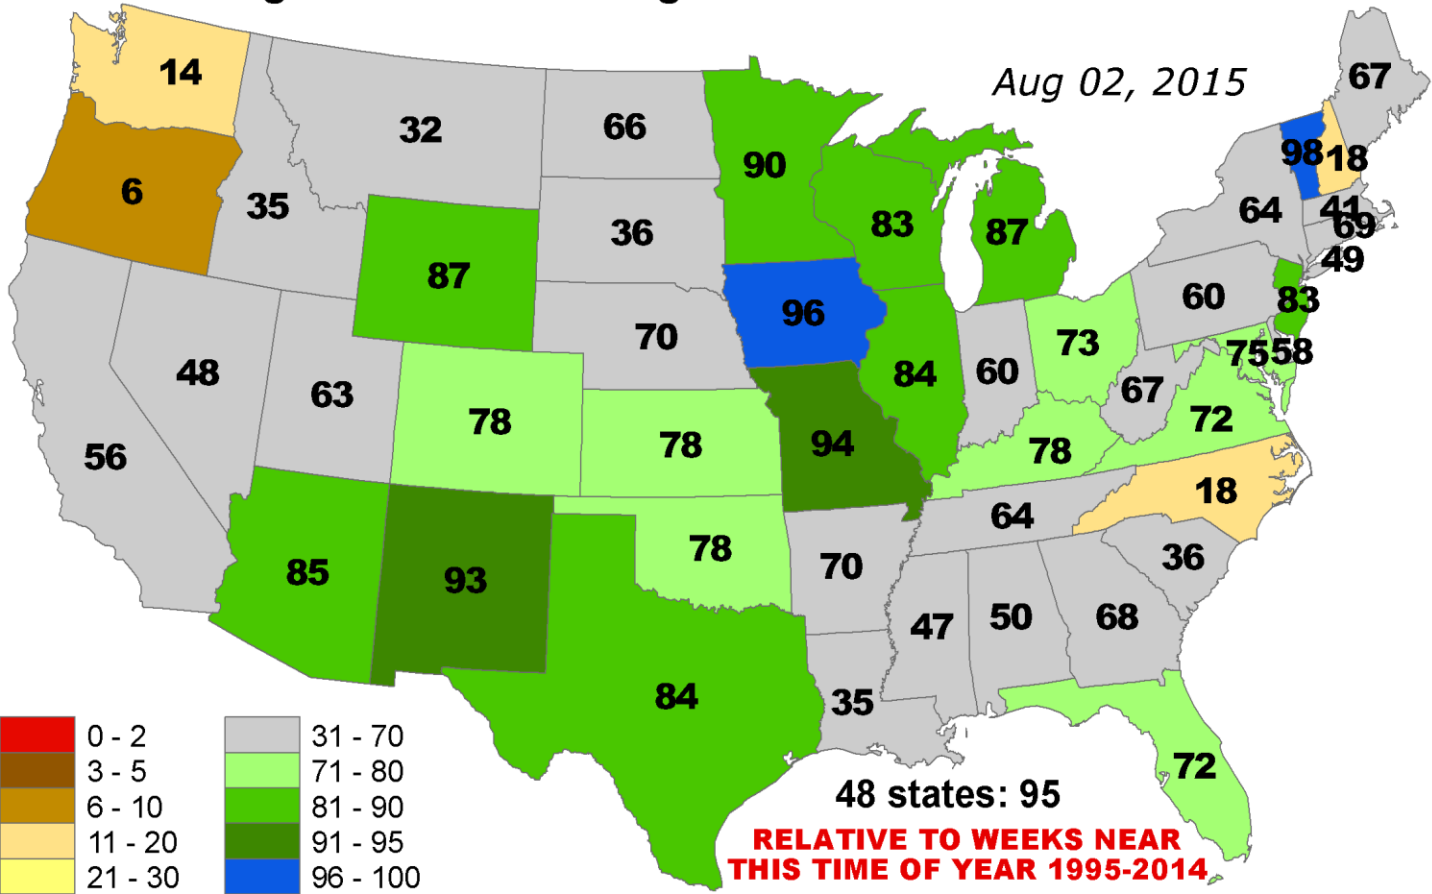

Aug 02, 2015

ANOMALOUS % of Pasture and Range Lands in "Poor" or "Very Poor" Condition

Aug 02, 2015

Average Pasture and Range Land Condition PERCENTILE

Average Pasture and Range Land Condition PERCENTILE

CHANGE in % Pasture and Range Lands in "Poor" or "Very Poor" Condition
1 WEEK (Jul 26, 2015 - Aug 02, 2015)

CHANGE in % Pasture and Range Lands in "Poor" or "Very Poor" Condition
4 WEEKS (Jul 05, 2015 - Aug 02, 2015)

CHANGE in % Pasture and Range Lands in "Poor" or "Very Poor" Condition
SINCE END OF LAST SEASON (Oct 27, 2014 - Aug 02, 2015)