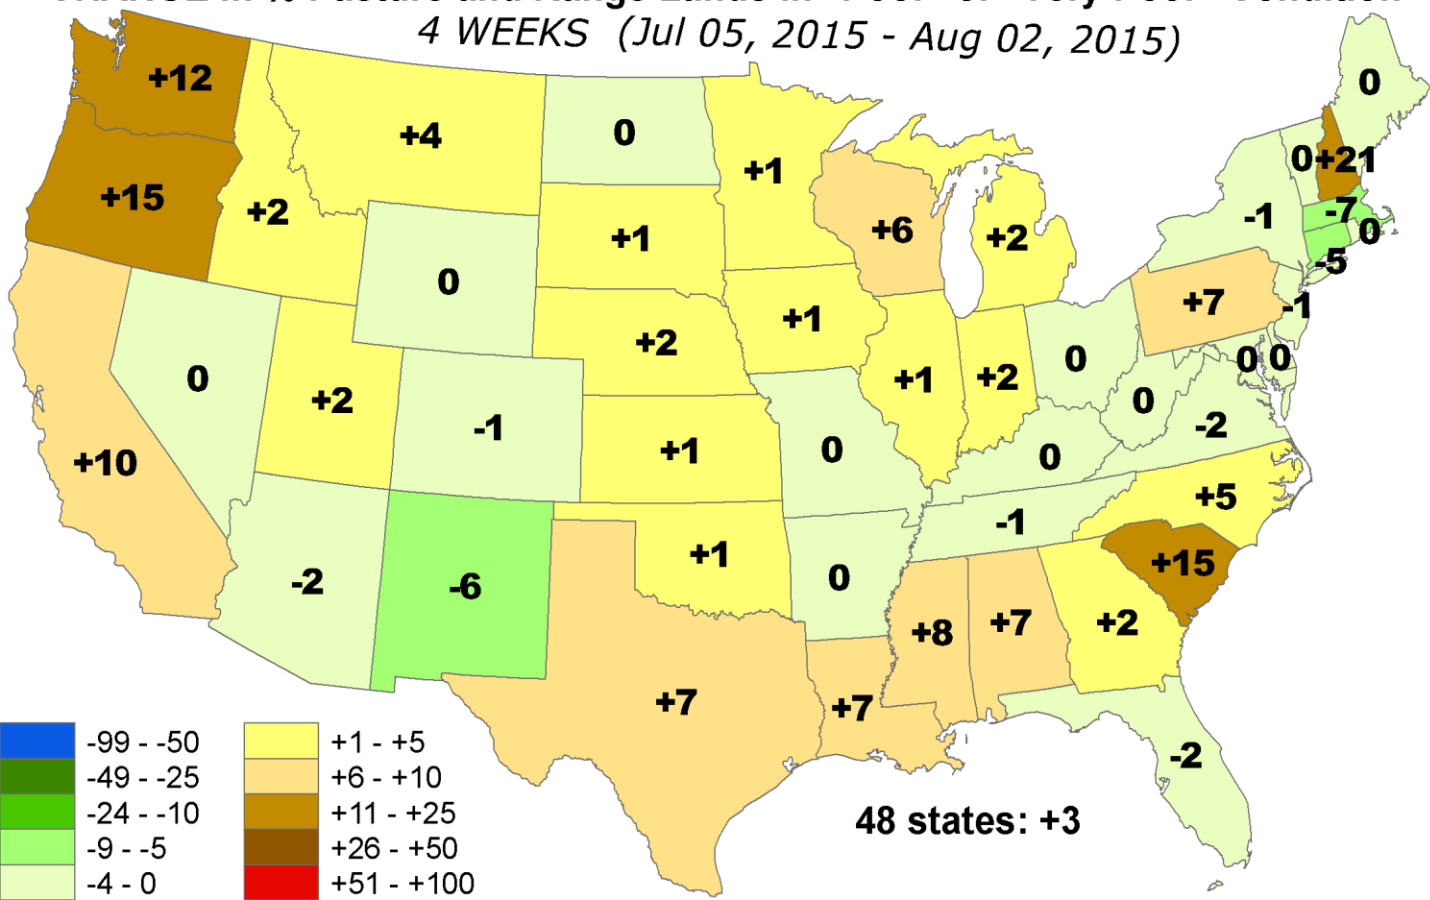

Aug 02, 2015

ANOMALOUS % of Pasture and Range Lands in "Poor" or "Very Poor" Condition

Aug 02, 2015

Average Pasture and Range Land Condition PERCENTILE

Average Pasture and Range Land Condition PERCENTILE

CHANGE in % Pasture and Range Lands in "Poor" or "Very Poor" Condition
1 WEEK (Jul 26, 2015 - Aug 02, 2015)

CHANGE in % Pasture and Range Lands in "Poor" or "Very Poor" Condition
4 WEEKS (Jul 05, 2015 - Aug 02, 2015)

CHANGE in % Pasture and Range Lands in "Poor" or "Very Poor" Condition
SINCE END OF LAST SEASON (Oct 27, 2014 - Aug 02, 2015)