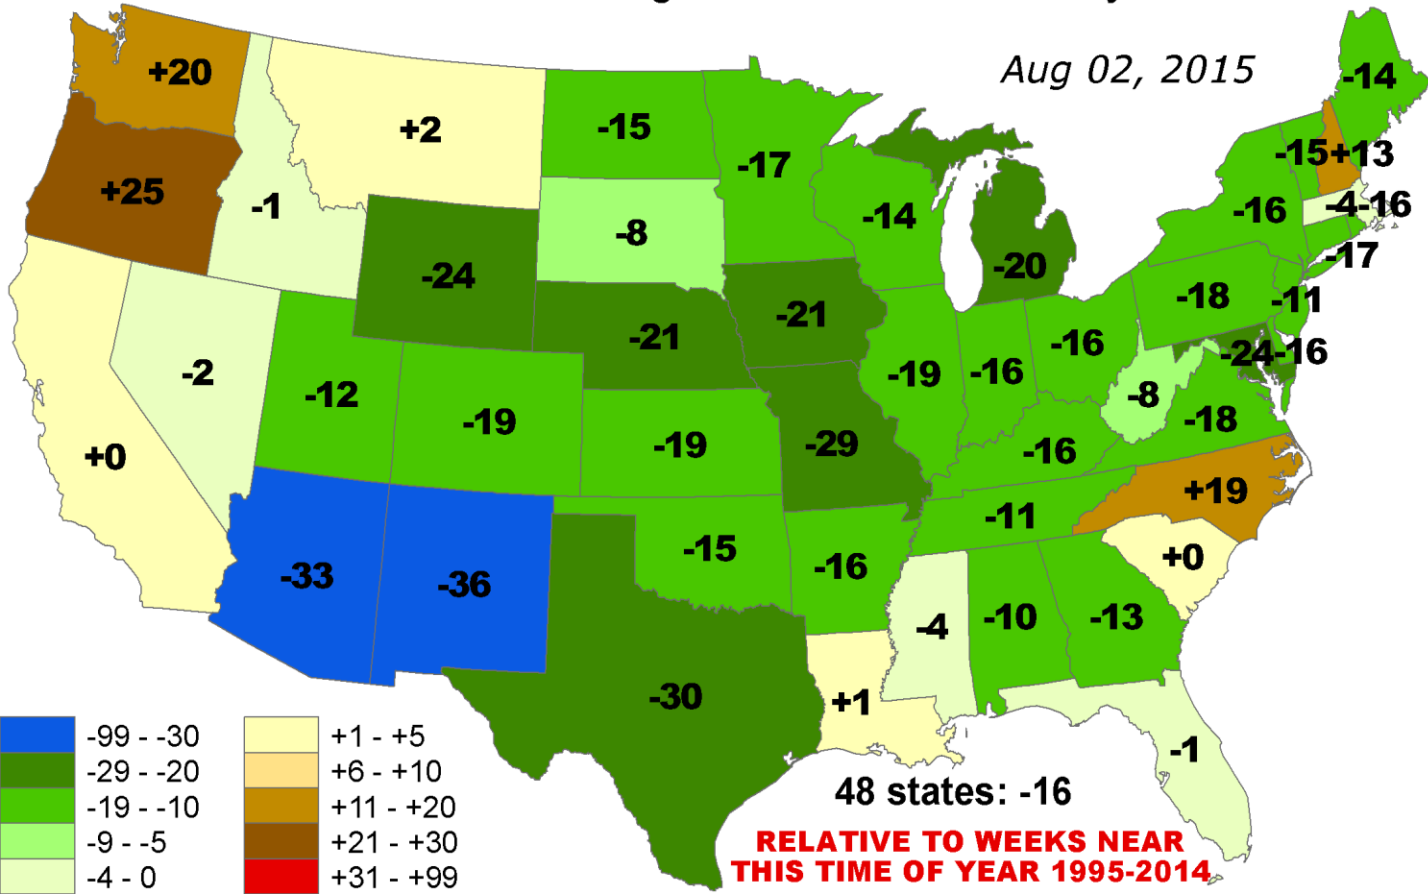

Percent of Pasture & Range Land in "Good" or "Very Good" Condition

Percent of Pasture & Range Land in "Poor" or "Very Poor" Condition

ANOMALOUS % of Pasture and Range Land in "Poor" or "Very Poor" Condition

Aug 02, 2015

ANOMALOUS % of Pasture and Range Lands in "Poor" or "Very Poor" Condition

Aug 02, 2015

Average Pasture and Range Land Condition PERCENTILE

Average Pasture and Range Land Condition PERCENTILE

CHANGE in % Pasture and Range Lands in "Poor" or "Very Poor" Condition
1 WEEK (Jul 26, 2015 - Aug 02, 2015)