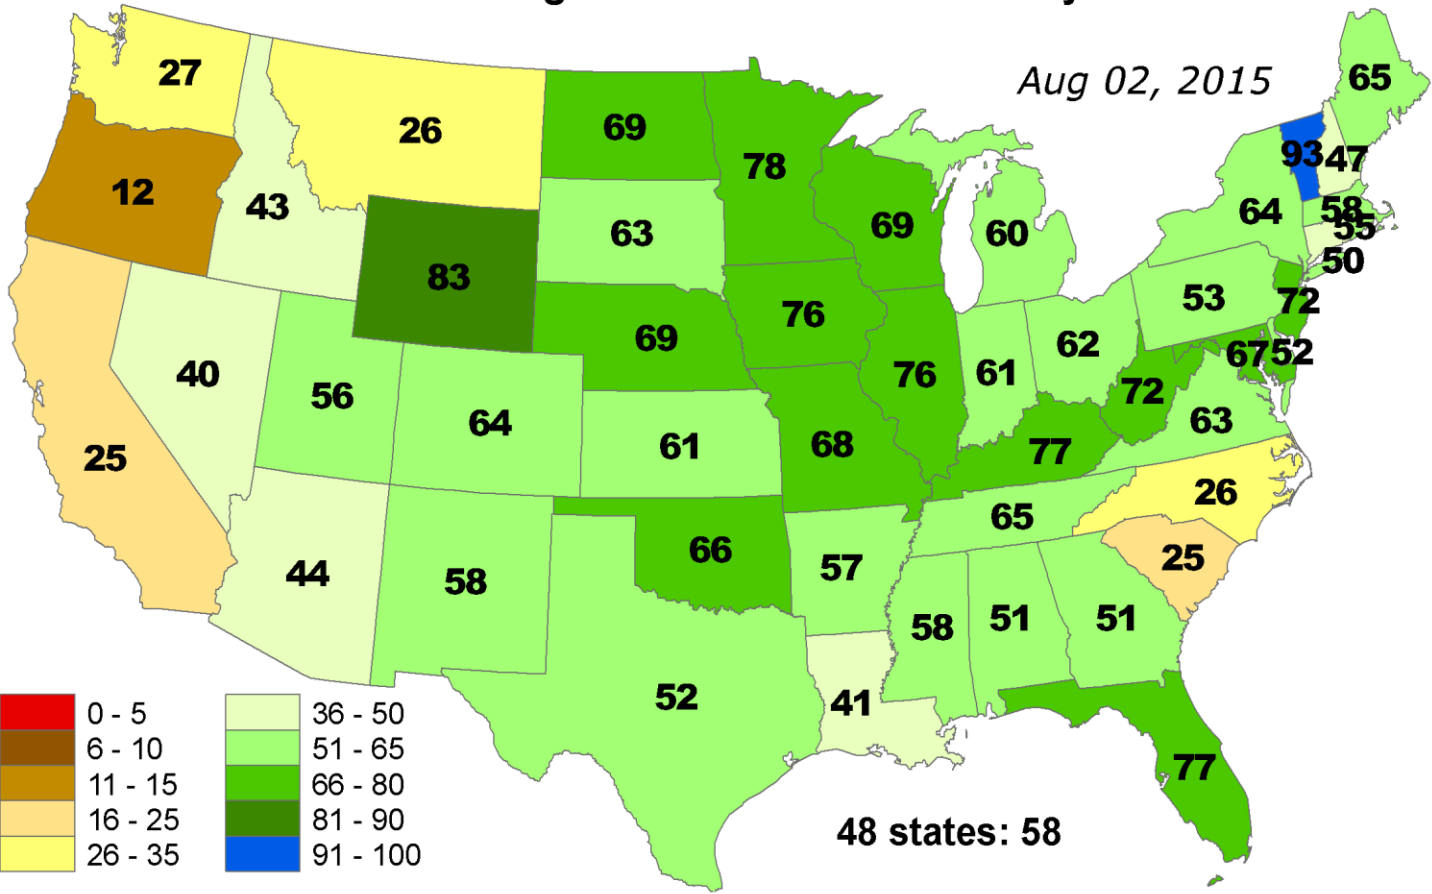

Percent of Pasture & Range Land in "Good" or "Very Good" Condition

Percent of Pasture & Range Land in "Poor" or "Very Poor" Condition

ANOMALOUS % of Pasture and Range Land in "Poor" or "Very Poor" Condition

Aug 02, 2015

ANOMALOUS % of Pasture and Range Lands in "Poor" or "Very Poor" Condition

Aug 02, 2015

Average Pasture and Range Land Condition PERCENTILE

Average Pasture and Range Land Condition PERCENTILE

CHANGE in % Pasture and Range Lands in "Poor" or "Very Poor" Condition
1 WEEK (Jul 26, 2015 - Aug 02, 2015)