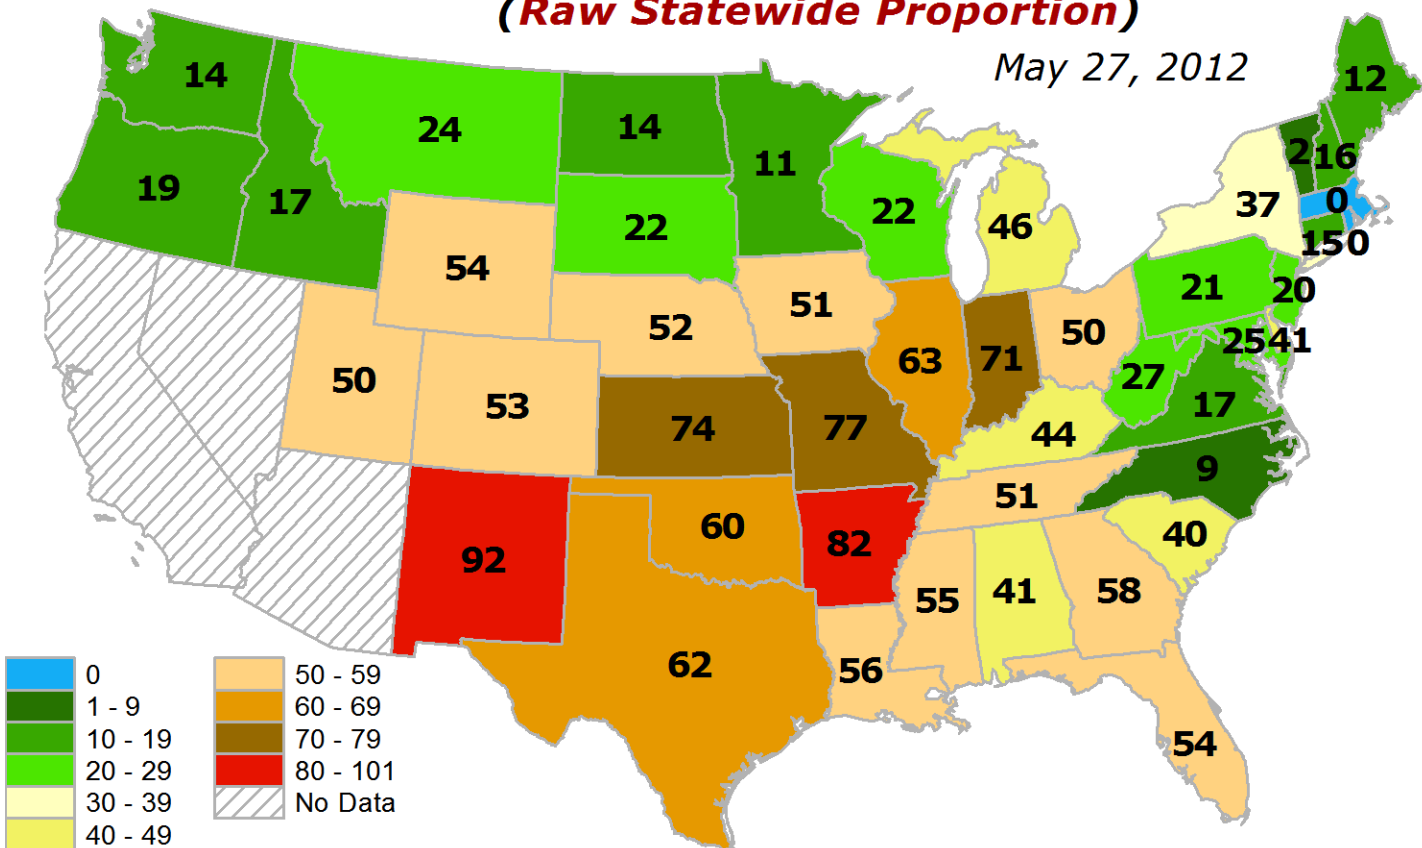

Extent of Topsoil Short or Very Short of Moisture (*Raw Statewide Proportion*)

May 27, 2012

Extent of Topsoil Short or Very Short of Moisture (*Change from Previous Week*)

May 27, 2012

Extent of Topsoil Short or Very Short of Moisture (PERCENTILE for This Time in Growing Season)

May 27, 2012

Extent of Topsoil Short or Very Short of Moisture (DEPARTURE from Median)

May 27, 2012