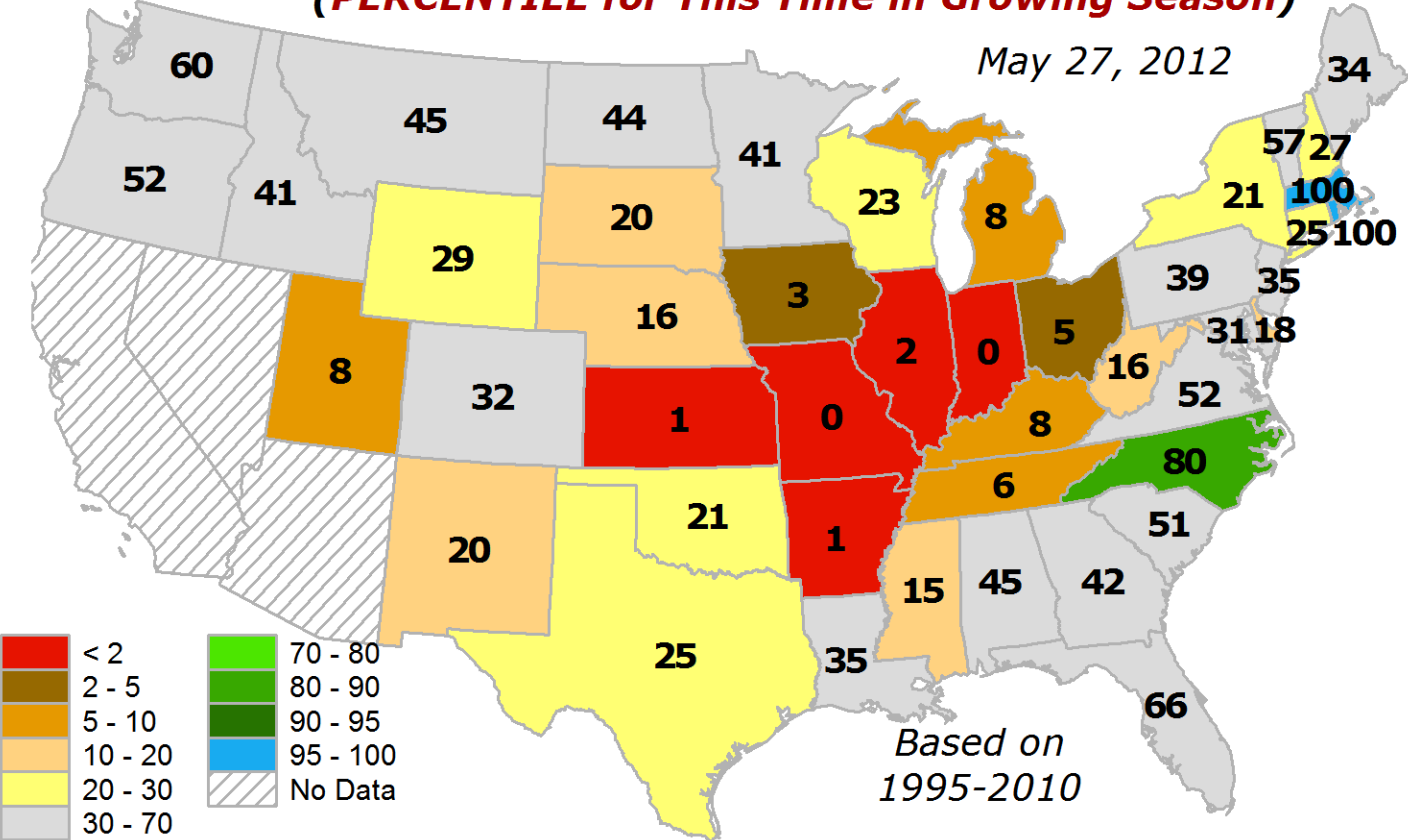

Extent of Topsoil Short or Very Short of Moisture (PERCENTILE for This Time in Growing Season)

May 27, 2012