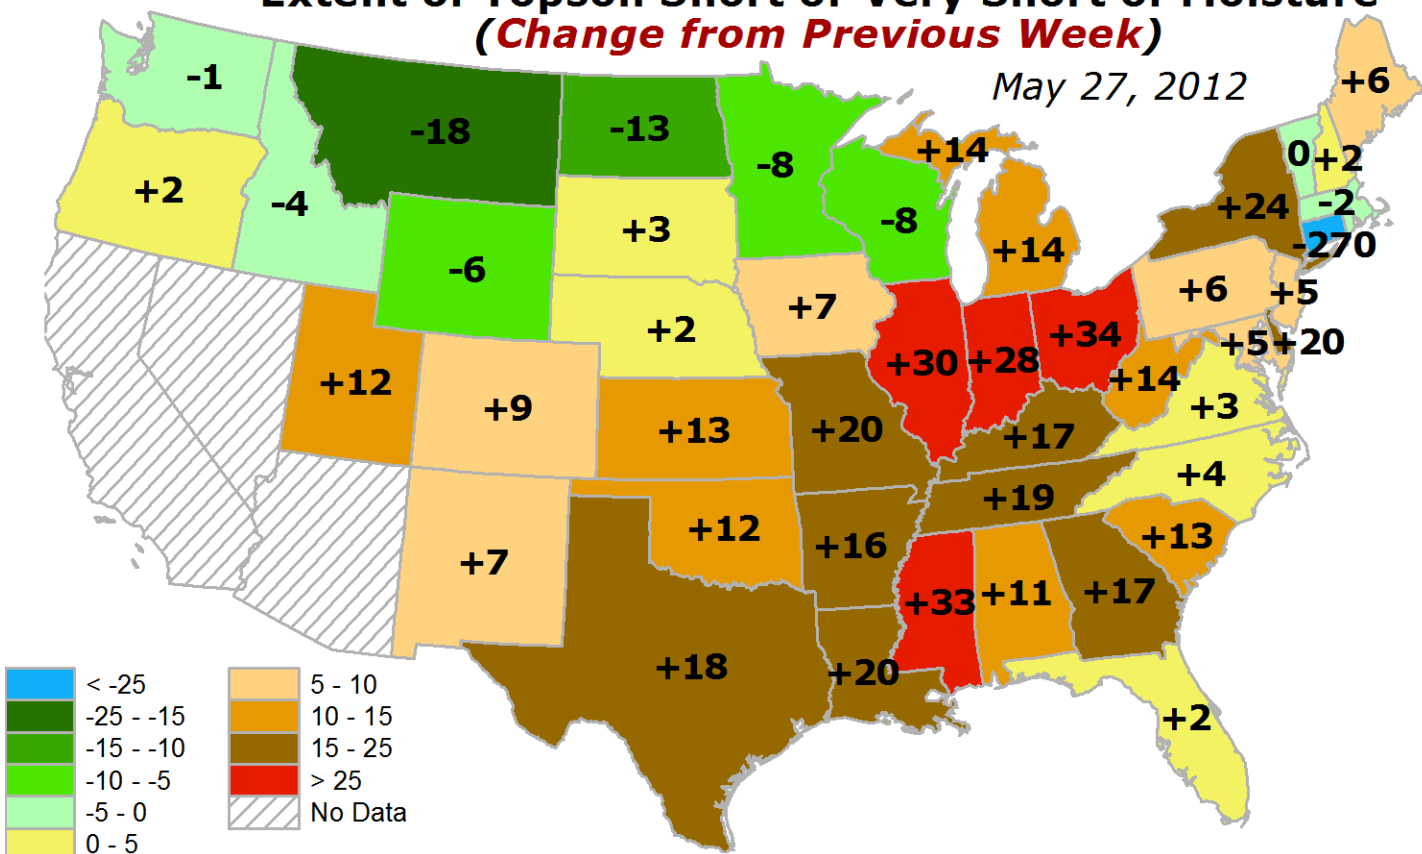

Extent of Topsoil Short or Very Short of Moisture (*Raw Statewide Proportion*)

May 27, 2012

Extent of Topsoil Short or Very Short of Moisture (*Change from Previous Week*)

May 27, 2012

Extent of Topsoil Short or Very Short of Moisture (PERCENTILE for This Time in Growing Season)

May 27, 2012

Extent of Topsoil Short or Very Short of Moisture (DEPARTURE from Median)

May 27, 2012