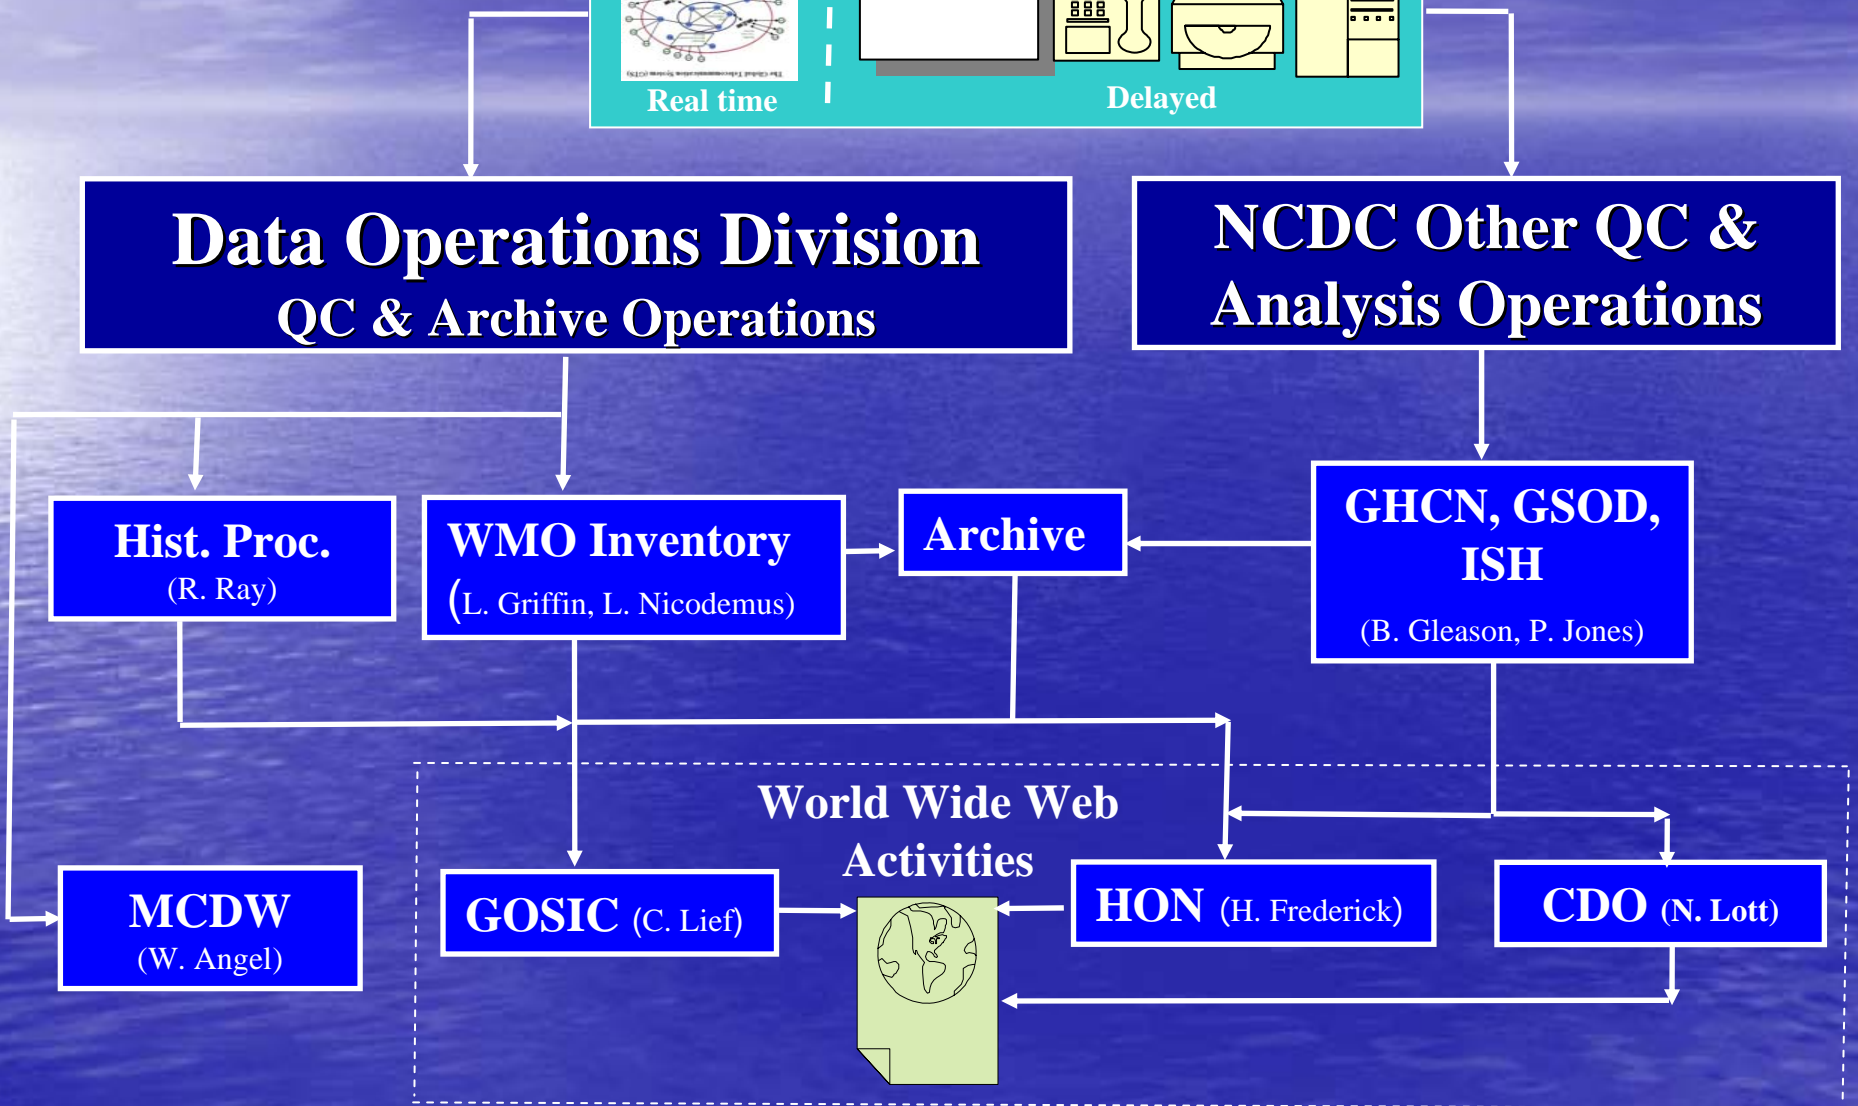

National Climatic Data Center

Lead Center / Data Acquisition
(L. Nicodemus & G. Hammer) / (A. Hall, P. Jones)

Real time | Delayed

The 'Real time' section contains a diagram of a globe with data points and lines. The 'Delayed' section contains icons for a computer monitor, a floppy disk, a printer, and a server tower.

Data Operations Division
QC & Archive Operations

NCDC Other QC & Analysis Operations

Hist. Proc.
(R. Ray)

WMO Inventory
(L. Griffin, L. Nicodemus)

Archive

GHCN, GSOD, ISH
(B. Gleason, P. Jones)

MCDW
(W. Angel)

GOSIC (C. Lief)

World Wide Web Activities

HON (H. Frederick)

CDO (N. Lott)