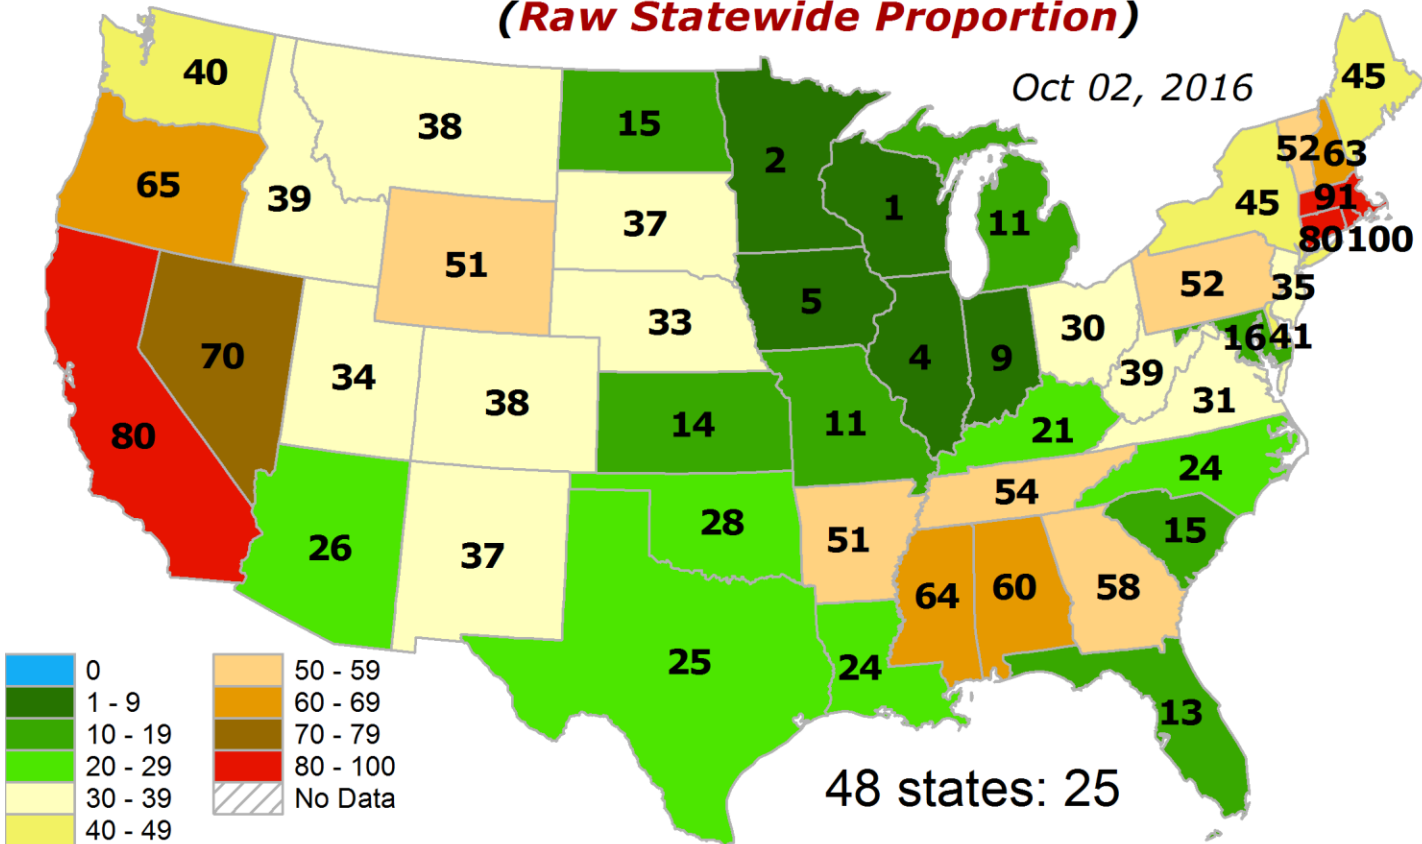

Extent of Topsoil Short or Very Short of Moisture
(Raw Statewide Proportion)

Oct 02, 2016

Extent of Topsoil Short or Very Short of Moisture
(Change from Previous Week)

Oct 02, 2016

Extent of Topsoil Short or Very Short of Moisture (*PERCENTILE for This Time in Growing Season*)

Extent of Topsoil Short or Very Short of Moisture (*DEPARTURE from Median*)

Extent of SUBSOIL Short or Very Short of Moisture (Raw Statewide Proportion)

Extent of TOPSOIL Short or Very Short of Moisture (Raw Statewide Proportion)