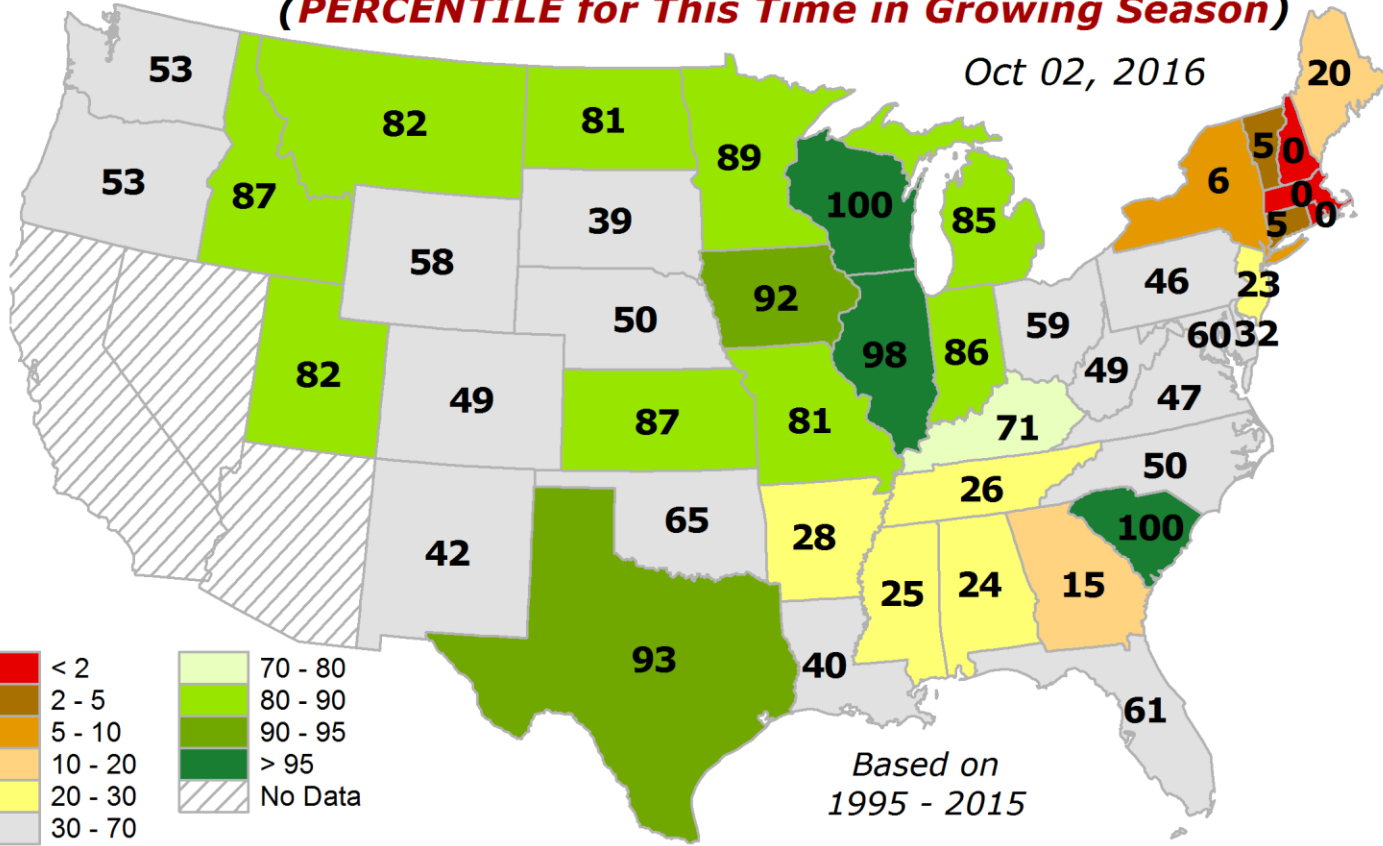

Extent of Topsoil Short or Very Short of Moisture
(Raw Statewide Proportion)

Oct 02, 2016

Extent of Topsoil Short or Very Short of Moisture
(Change from Previous Week)

Oct 02, 2016

Extent of Topsoil Short or Very Short of Moisture (*PERCENTILE for This Time in Growing Season*)

Extent of Topsoil Short or Very Short of Moisture (*DEPARTURE from Median*)

Extent of SUBSOIL Short or Very Short of Moisture (Raw Statewide Proportion)

Extent of TOPSOIL Short or Very Short of Moisture (Raw Statewide Proportion)