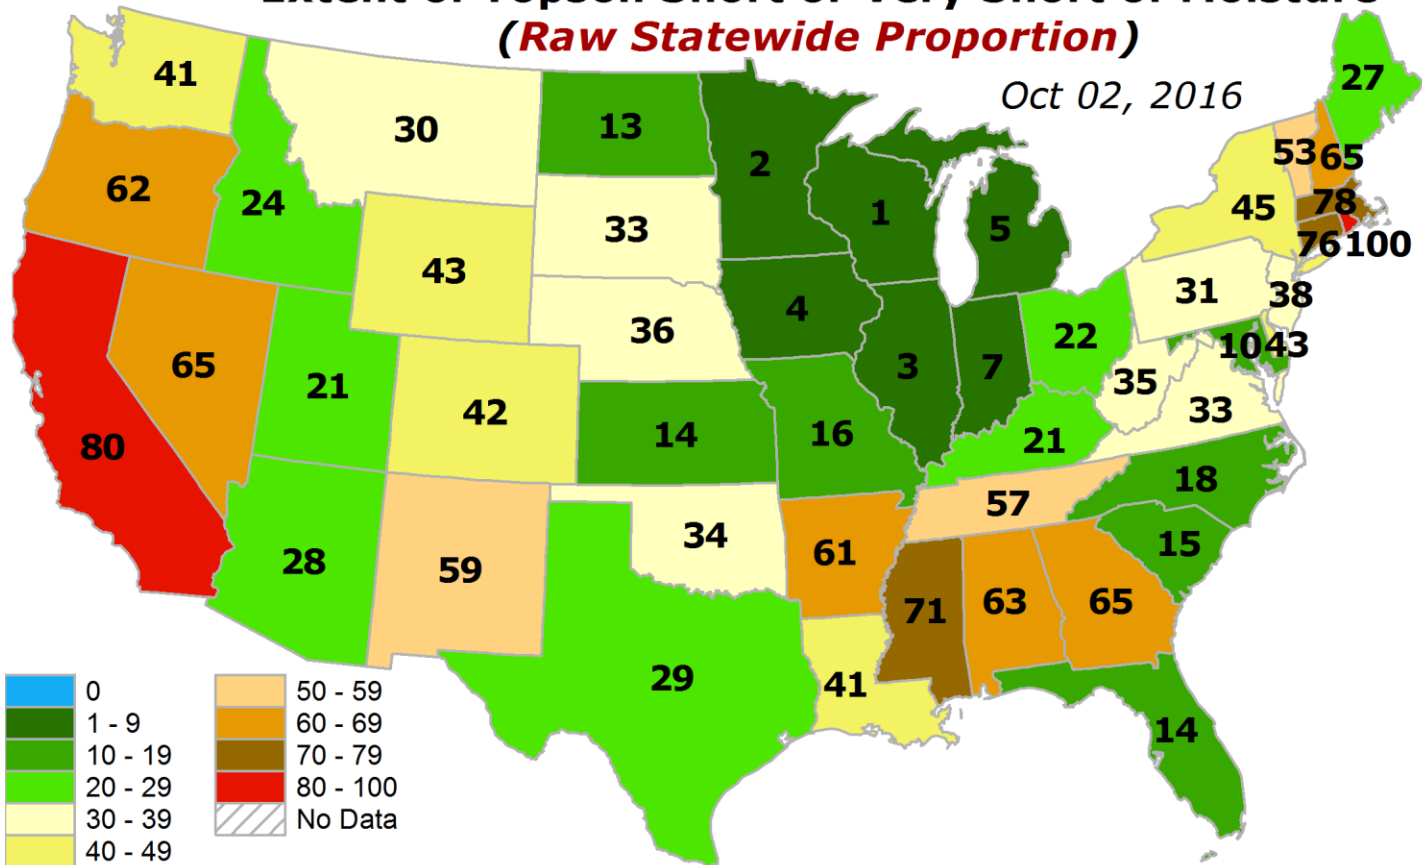

Extent of Topsoil Short or Very Short of Moisture
(Raw Statewide Proportion)

Oct 02, 2016

Extent of Topsoil Short or Very Short of Moisture
(Change from Previous Week)

Oct 02, 2016

Extent of Topsoil Short or Very Short of Moisture (*PERCENTILE for This Time in Growing Season*)

Extent of Topsoil Short or Very Short of Moisture (*DEPARTURE from Median*)

Extent of SUBSOIL Short or Very Short of Moisture (Raw Statewide Proportion)

Extent of TOPSOIL Short or Very Short of Moisture (Raw Statewide Proportion)