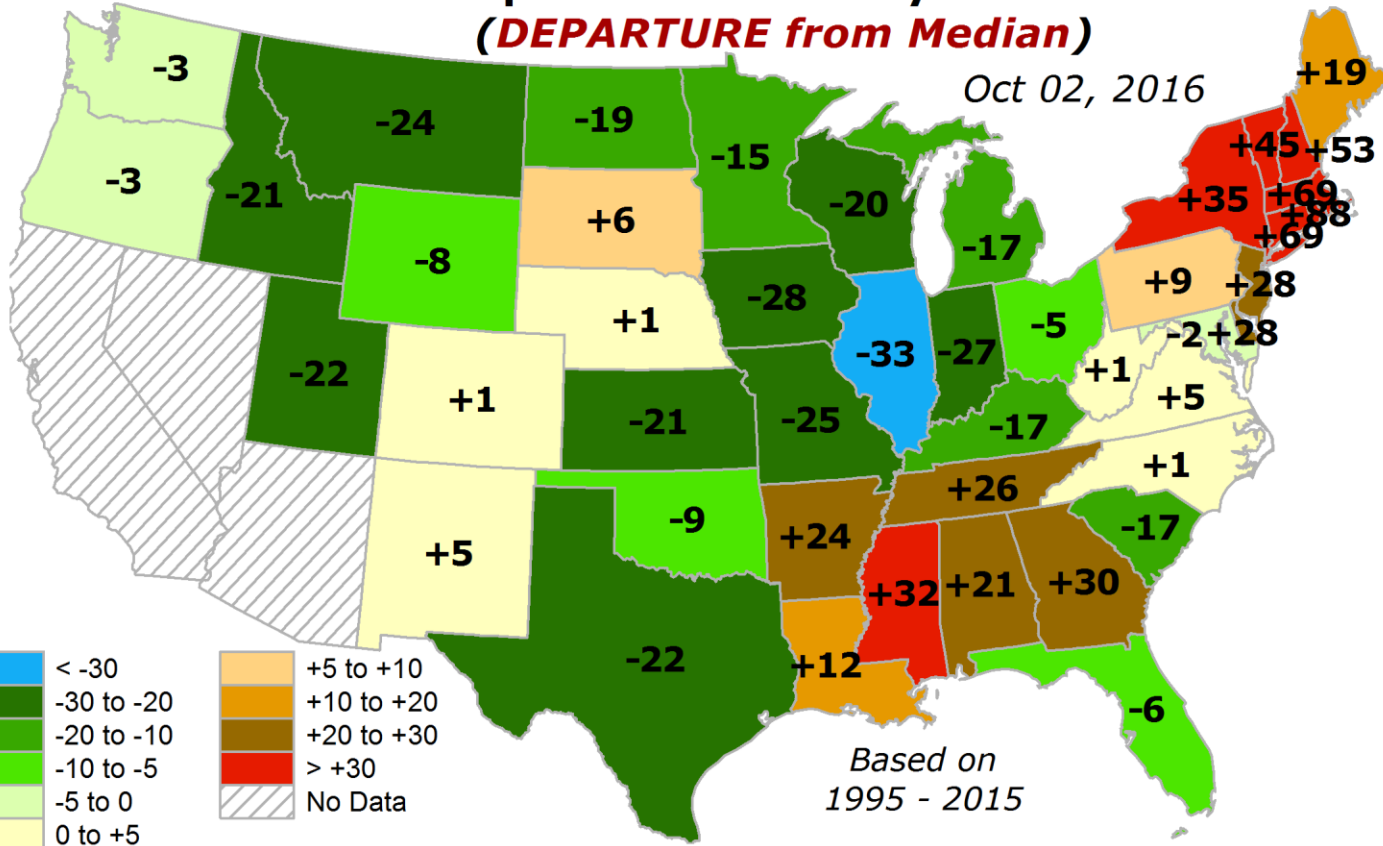

Extent of Topsoil Short or Very Short of Moisture
(Raw Statewide Proportion)

Oct 02, 2016

Extent of Topsoil Short or Very Short of Moisture
(Change from Previous Week)

Oct 02, 2016

Extent of Topsoil Short or Very Short of Moisture (*PERCENTILE for This Time in Growing Season*)

Extent of Topsoil Short or Very Short of Moisture (*DEPARTURE from Median*)

Extent of SUBSOIL Short or Very Short of Moisture (Raw Statewide Proportion)

Extent of TOPSOIL Short or Very Short of Moisture (Raw Statewide Proportion)