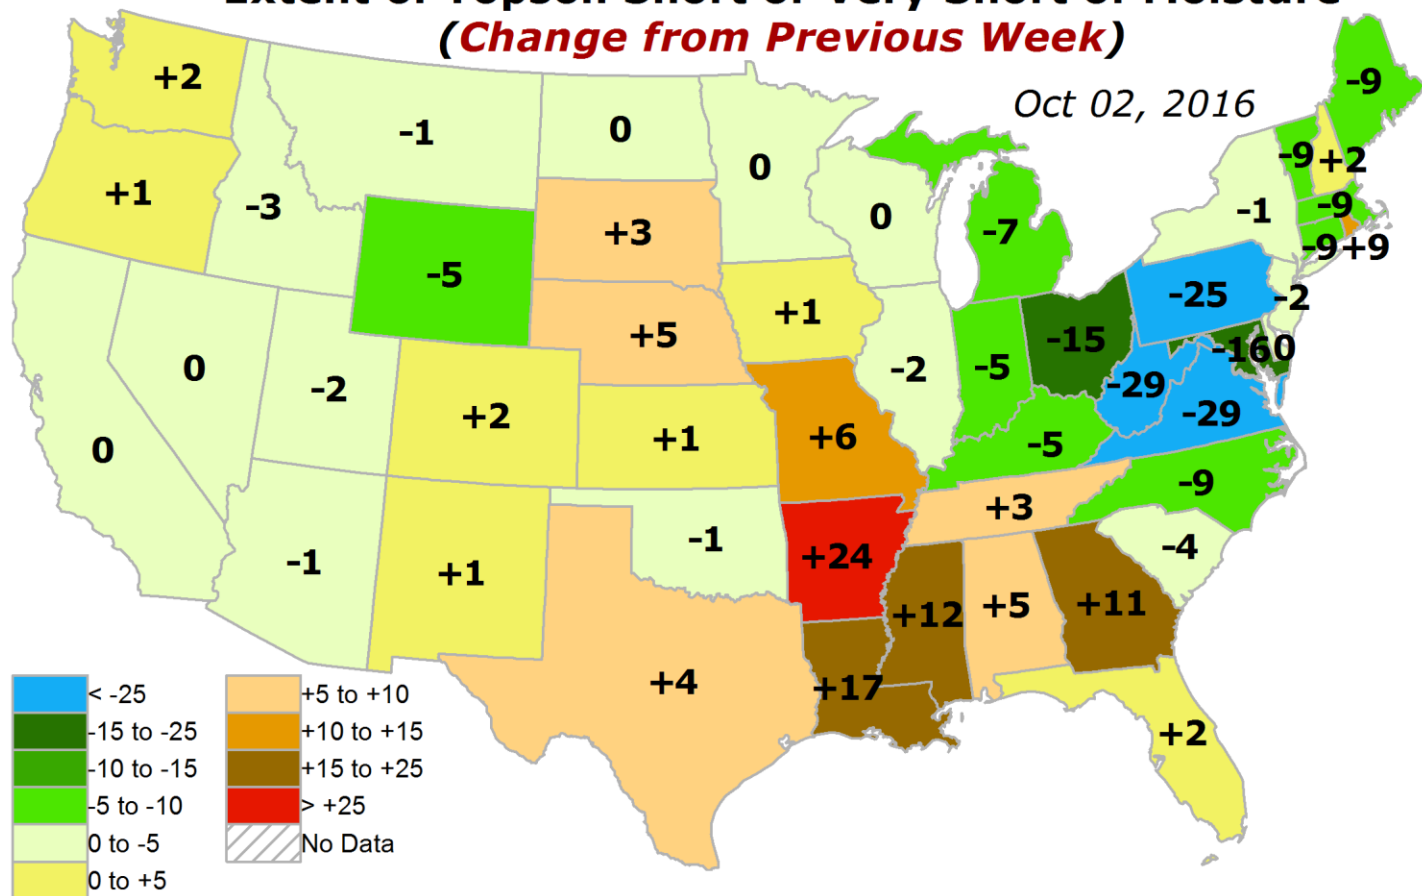

Extent of Topsoil Short or Very Short of Moisture
(Raw Statewide Proportion)

Oct 02, 2016

Extent of Topsoil Short or Very Short of Moisture
(Change from Previous Week)

Oct 02, 2016

Extent of Topsoil Short or Very Short of Moisture (*PERCENTILE for This Time in Growing Season*)

Extent of Topsoil Short or Very Short of Moisture (*DEPARTURE from Median*)

Extent of SUBSOIL Short or Very Short of Moisture (Raw Statewide Proportion)

Extent of TOPSOIL Short or Very Short of Moisture (Raw Statewide Proportion)