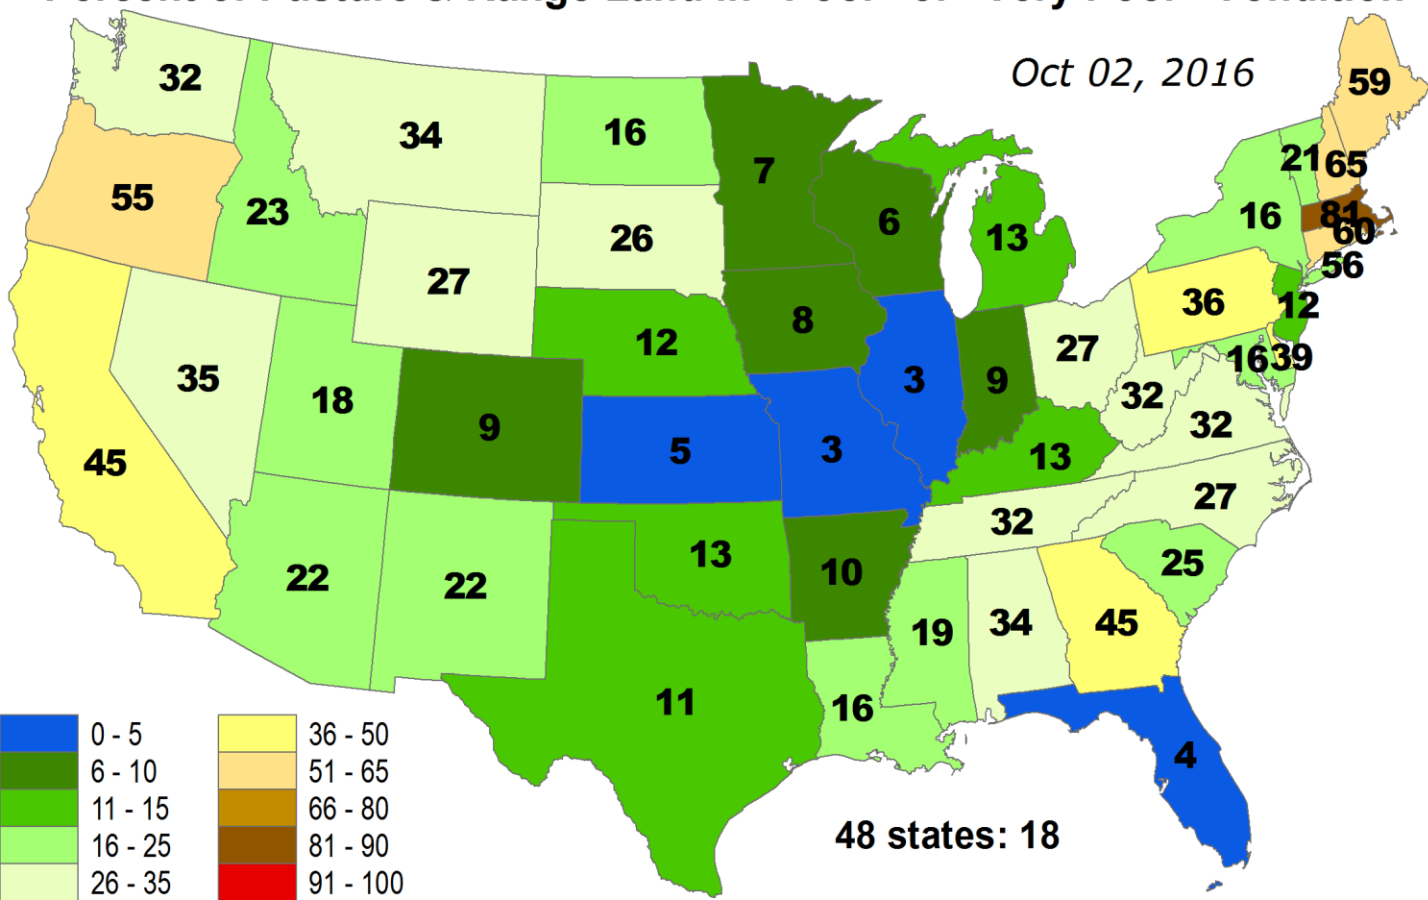

Percent of Pasture & Range Land in "Good" or "Very Good" Condition

Percent of Pasture & Range Land in "Poor" or "Very Poor" Condition

ANOMALOUS % of Pasture and Range Land in "Poor" or "Very Poor" Condition

Oct 02, 2016

ANOMALOUS % of Pasture and Range Lands in "Poor" or "Very Poor" Condition

Oct 02, 2016

Average Pasture and Range Land Condition PERCENTILE

Average Pasture and Range Land Condition PERCENTILE

CHANGE in % Pasture and Range Lands in "Poor" or "Very Poor" Condition
1 WEEK (Sep 25, 2016 - Oct 02, 2016)