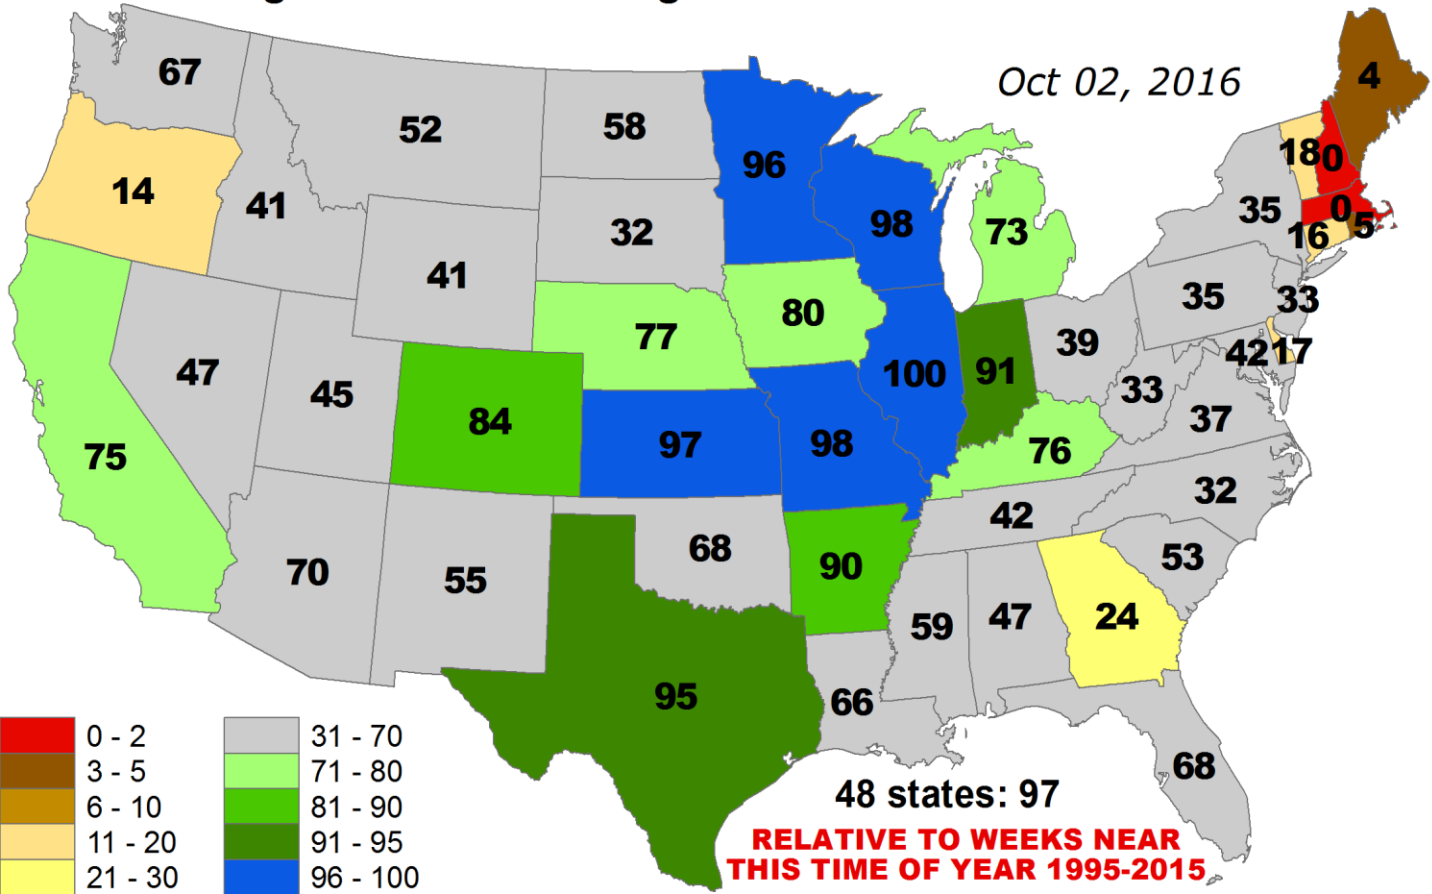

Oct 02, 2016

ANOMALOUS % of Pasture and Range Lands in "Poor" or "Very Poor" Condition

Oct 02, 2016

Average Pasture and Range Land Condition PERCENTILE

Average Pasture and Range Land Condition PERCENTILE

CHANGE in % Pasture and Range Lands in "Poor" or "Very Poor" Condition
1 WEEK (Sep 25, 2016 - Oct 02, 2016)

CHANGE in % Pasture and Range Lands in "Poor" or "Very Poor" Condition
4 WEEKS (Sep 04, 2016 - Oct 02, 2016)

CHANGE in % Pasture and Range Lands in "Poor" or "Very Poor" Condition
SINCE END OF LAST SEASON (Oct 25, 2015 - Oct 02, 2016)