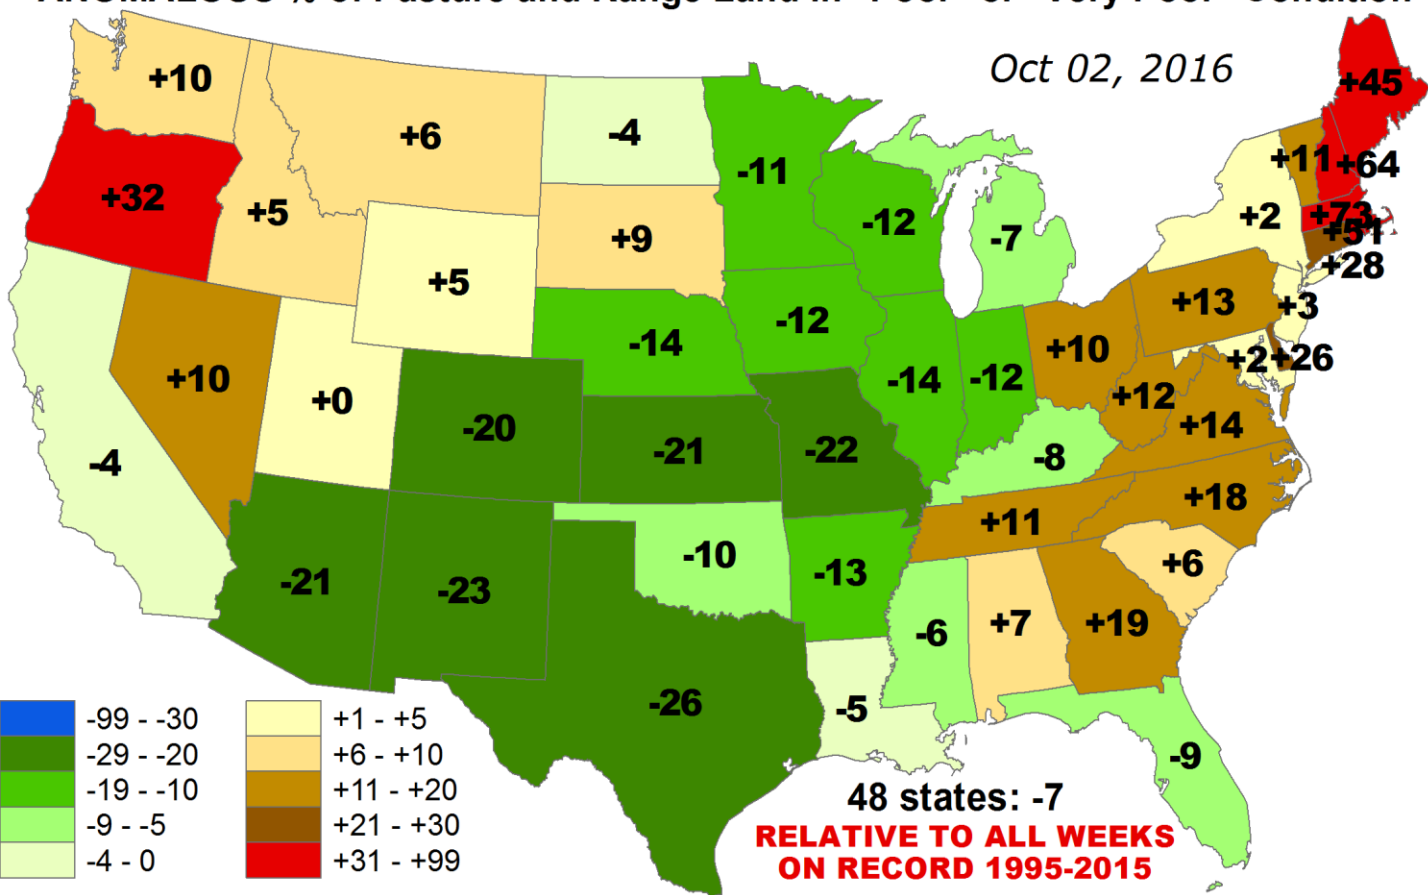

Percent of Pasture & Range Land in "Good" or "Very Good" Condition

Percent of Pasture & Range Land in "Poor" or "Very Poor" Condition

ANOMALOUS % of Pasture and Range Land in "Poor" or "Very Poor" Condition

Oct 02, 2016

ANOMALOUS % of Pasture and Range Lands in "Poor" or "Very Poor" Condition

Oct 02, 2016

Average Pasture and Range Land Condition PERCENTILE

Average Pasture and Range Land Condition PERCENTILE

CHANGE in % Pasture and Range Lands in "Poor" or "Very Poor" Condition
1 WEEK (Sep 25, 2016 - Oct 02, 2016)

CHANGE in % Pasture and Range Lands in "Poor" or "Very Poor" Condition
4 WEEKS (Sep 04, 2016 - Oct 02, 2016)

CHANGE in % Pasture and Range Lands in "Poor" or "Very Poor" Condition
SINCE END OF LAST SEASON (Oct 25, 2015 - Oct 02, 2016)