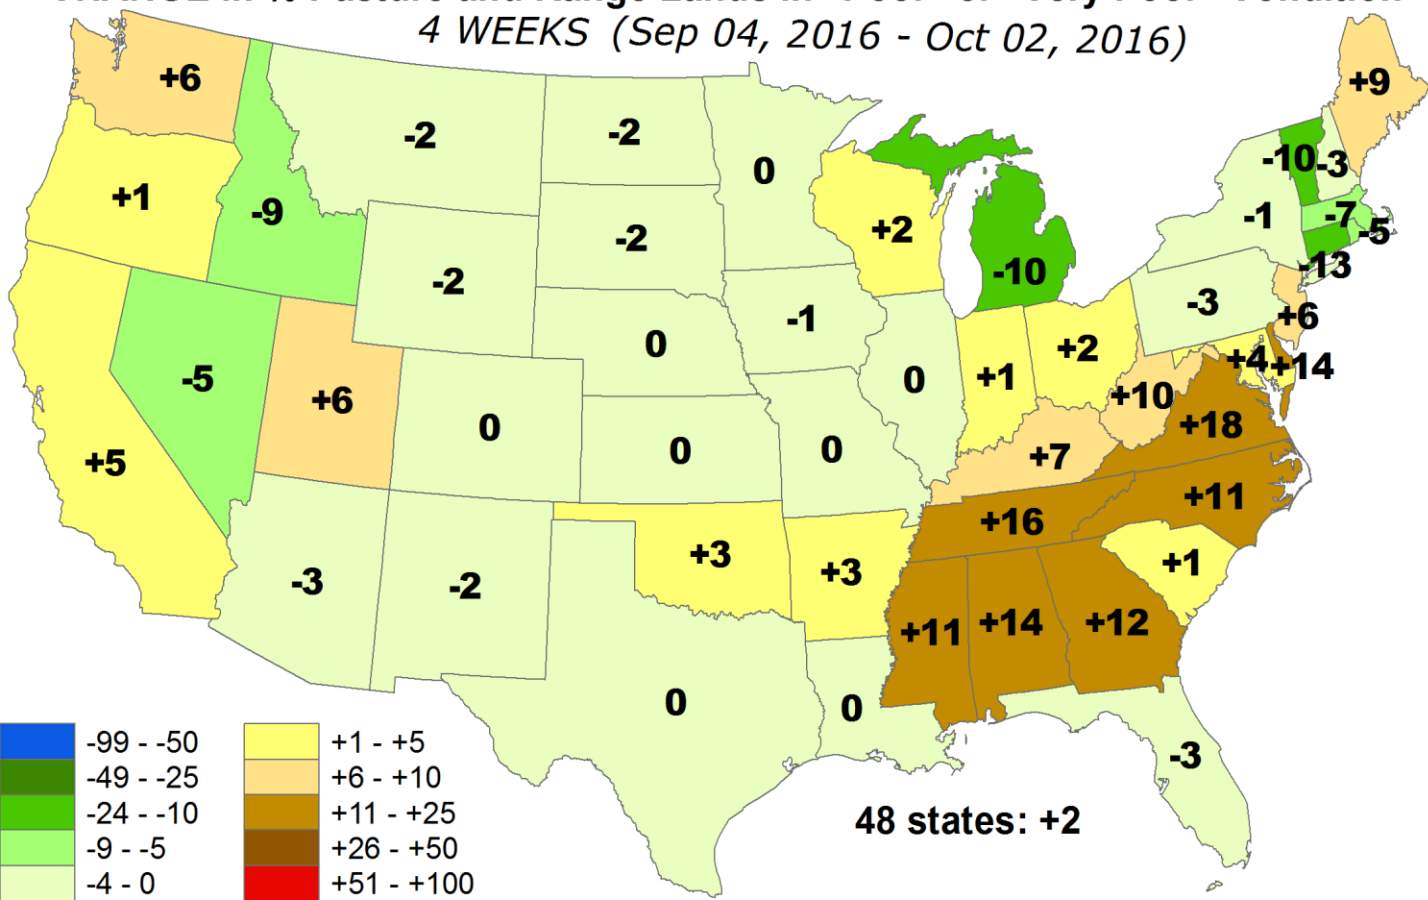

Oct 02, 2016

ANOMALOUS % of Pasture and Range Lands in "Poor" or "Very Poor" Condition

Oct 02, 2016

Average Pasture and Range Land Condition PERCENTILE

Average Pasture and Range Land Condition PERCENTILE

CHANGE in % Pasture and Range Lands in "Poor" or "Very Poor" Condition
1 WEEK (Sep 25, 2016 - Oct 02, 2016)

CHANGE in % Pasture and Range Lands in "Poor" or "Very Poor" Condition
4 WEEKS (Sep 04, 2016 - Oct 02, 2016)

CHANGE in % Pasture and Range Lands in "Poor" or "Very Poor" Condition
SINCE END OF LAST SEASON (Oct 25, 2015 - Oct 02, 2016)