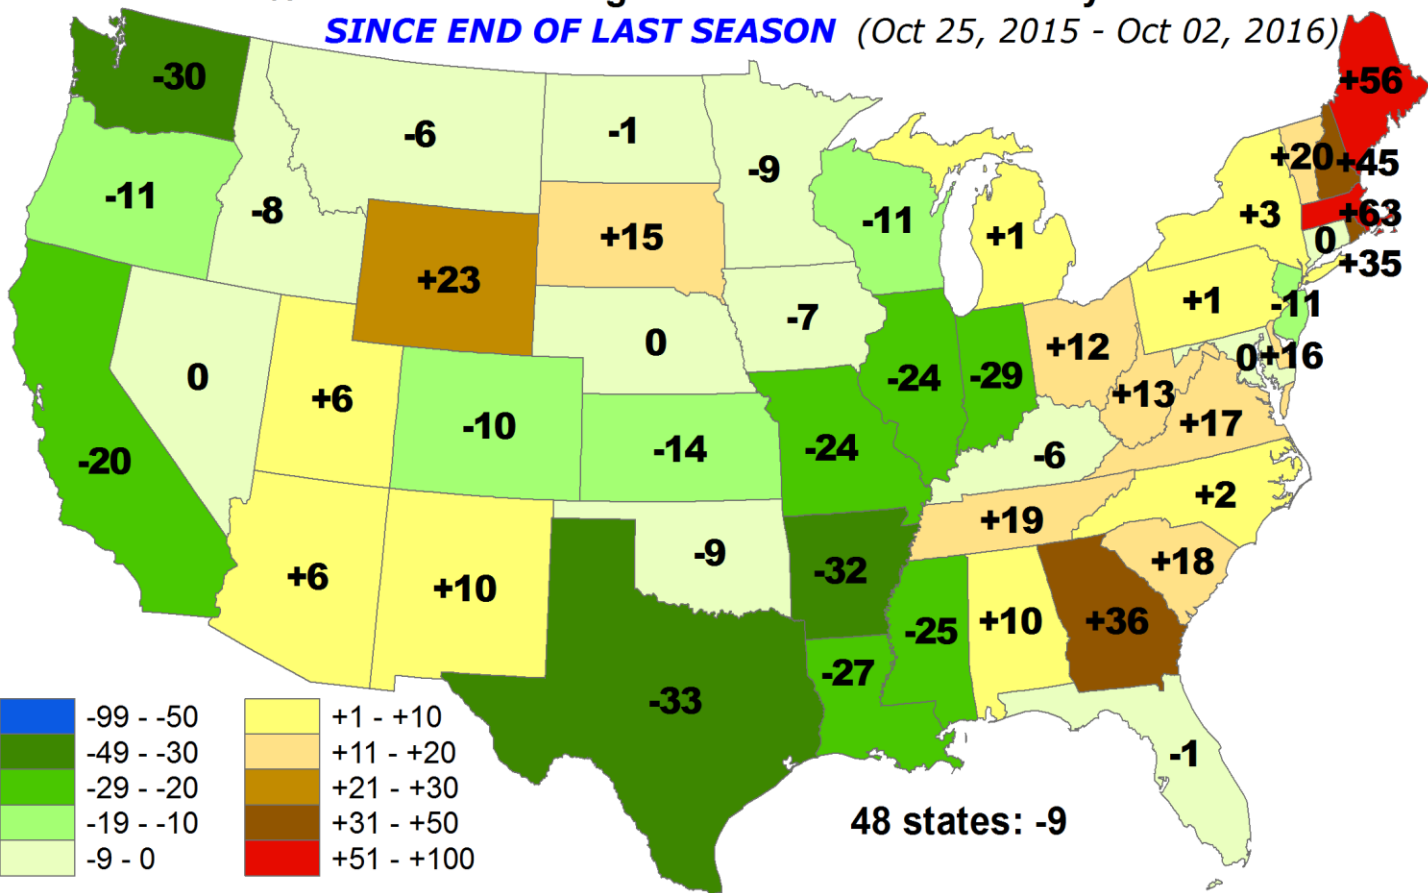

Oct 02, 2016

ANOMALOUS % of Pasture and Range Lands in "Poor" or "Very Poor" Condition

Oct 02, 2016

Average Pasture and Range Land Condition PERCENTILE

Average Pasture and Range Land Condition PERCENTILE

CHANGE in % Pasture and Range Lands in "Poor" or "Very Poor" Condition
1 WEEK (Sep 25, 2016 - Oct 02, 2016)

CHANGE in % Pasture and Range Lands in "Poor" or "Very Poor" Condition
4 WEEKS (Sep 04, 2016 - Oct 02, 2016)

CHANGE in % Pasture and Range Lands in "Poor" or "Very Poor" Condition
SINCE END OF LAST SEASON (Oct 25, 2015 - Oct 02, 2016)