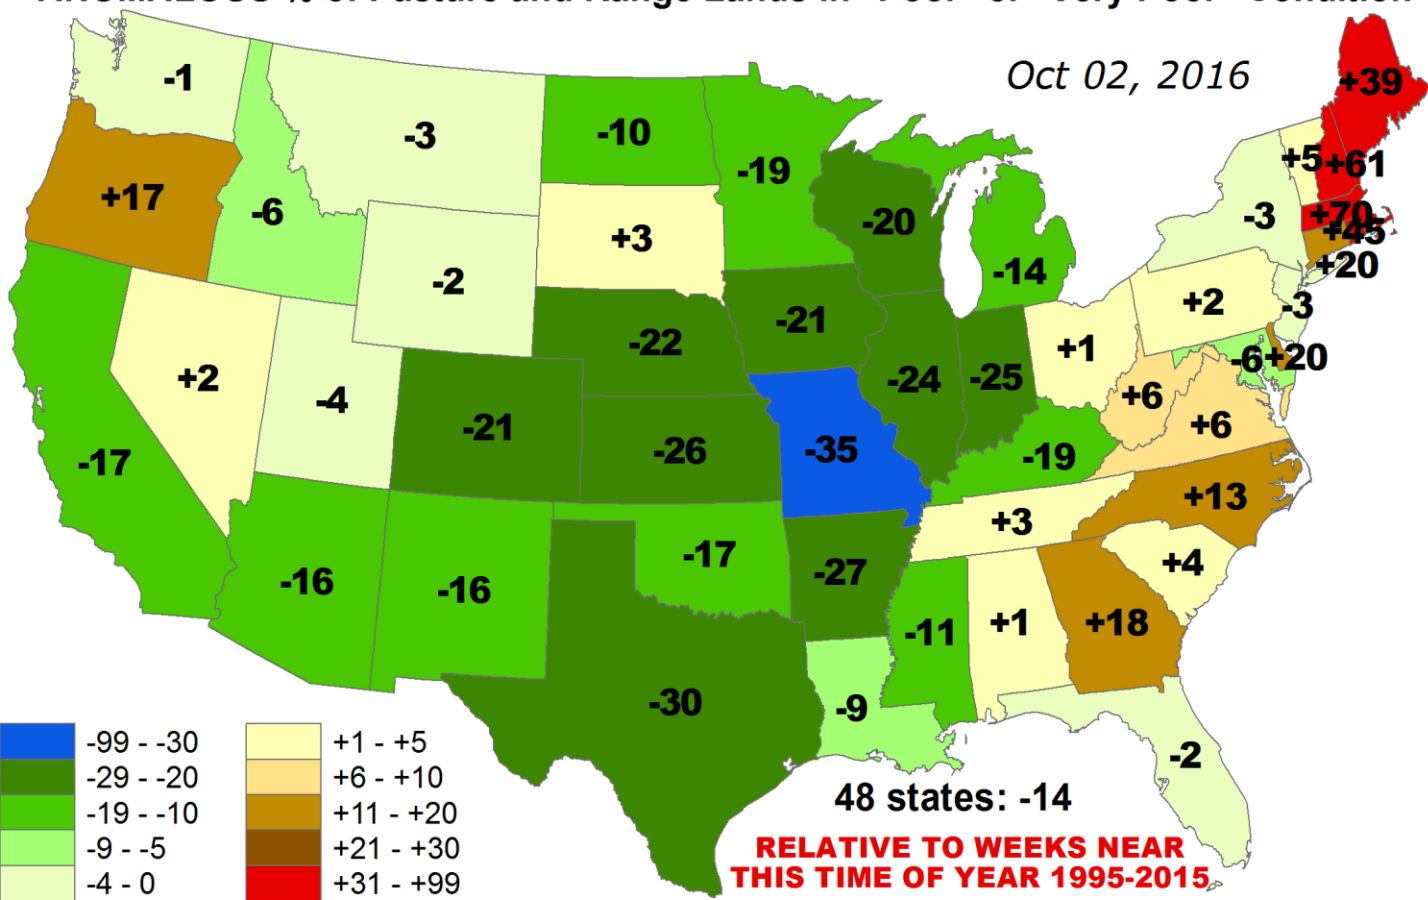

Percent of Pasture & Range Land in "Good" or "Very Good" Condition

Percent of Pasture & Range Land in "Poor" or "Very Poor" Condition

ANOMALOUS % of Pasture and Range Land in "Poor" or "Very Poor" Condition

Oct 02, 2016

ANOMALOUS % of Pasture and Range Lands in "Poor" or "Very Poor" Condition

Oct 02, 2016

Average Pasture and Range Land Condition PERCENTILE

Average Pasture and Range Land Condition PERCENTILE

CHANGE in % Pasture and Range Lands in "Poor" or "Very Poor" Condition
1 WEEK (Sep 25, 2016 - Oct 02, 2016)

CHANGE in % Pasture and Range Lands in "Poor" or "Very Poor" Condition
4 WEEKS (Sep 04, 2016 - Oct 02, 2016)

CHANGE in % Pasture and Range Lands in "Poor" or "Very Poor" Condition
SINCE END OF LAST SEASON (Oct 25, 2015 - Oct 02, 2016)