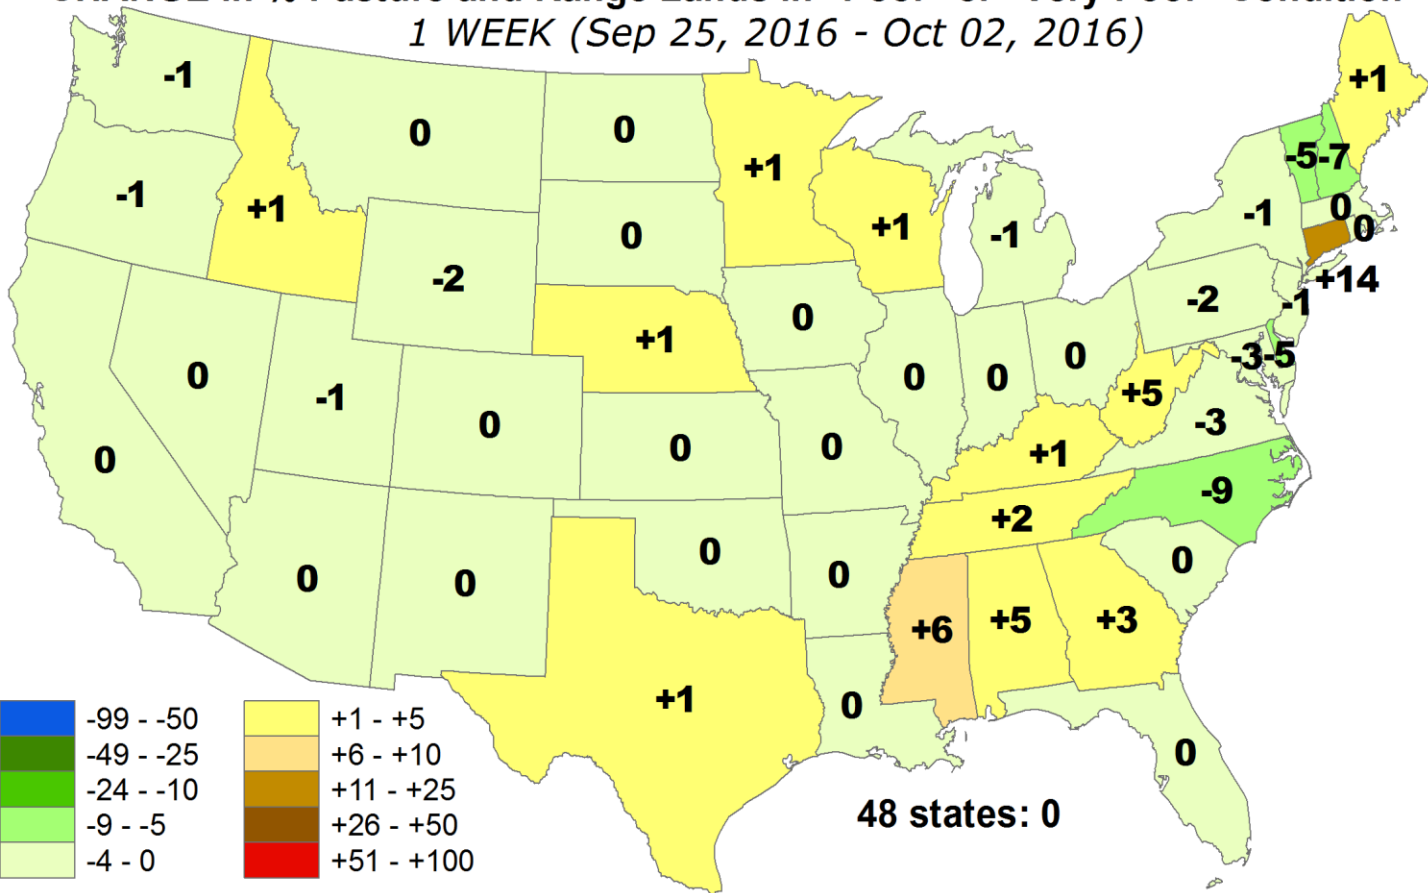

Oct 02, 2016

ANOMALOUS % of Pasture and Range Lands in "Poor" or "Very Poor" Condition

Oct 02, 2016

Average Pasture and Range Land Condition PERCENTILE

Average Pasture and Range Land Condition PERCENTILE

CHANGE in % Pasture and Range Lands in "Poor" or "Very Poor" Condition
1 WEEK (Sep 25, 2016 - Oct 02, 2016)

CHANGE in % Pasture and Range Lands in "Poor" or "Very Poor" Condition
4 WEEKS (Sep 04, 2016 - Oct 02, 2016)

CHANGE in % Pasture and Range Lands in "Poor" or "Very Poor" Condition
SINCE END OF LAST SEASON (Oct 25, 2015 - Oct 02, 2016)