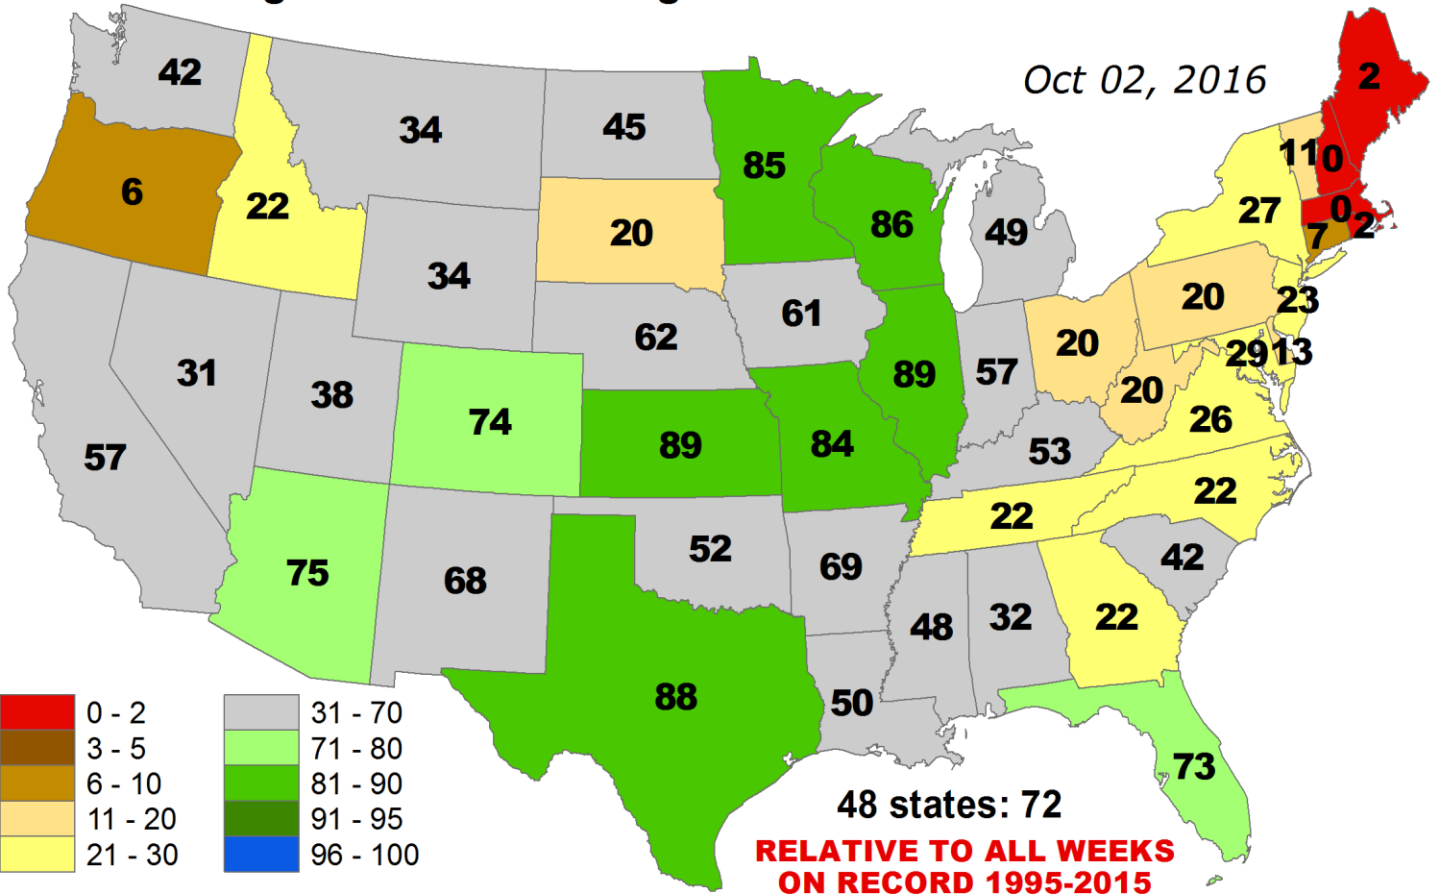

Percent of Pasture & Range Land in "Good" or "Very Good" Condition

Percent of Pasture & Range Land in "Poor" or "Very Poor" Condition

ANOMALOUS % of Pasture and Range Land in "Poor" or "Very Poor" Condition

Oct 02, 2016

ANOMALOUS % of Pasture and Range Lands in "Poor" or "Very Poor" Condition

Oct 02, 2016

Average Pasture and Range Land Condition PERCENTILE

Average Pasture and Range Land Condition PERCENTILE

CHANGE in % Pasture and Range Lands in "Poor" or "Very Poor" Condition
1 WEEK (Sep 25, 2016 - Oct 02, 2016)

CHANGE in % Pasture and Range Lands in "Poor" or "Very Poor" Condition
4 WEEKS (Sep 04, 2016 - Oct 02, 2016)

CHANGE in % Pasture and Range Lands in "Poor" or "Very Poor" Condition
SINCE END OF LAST SEASON (Oct 25, 2015 - Oct 02, 2016)