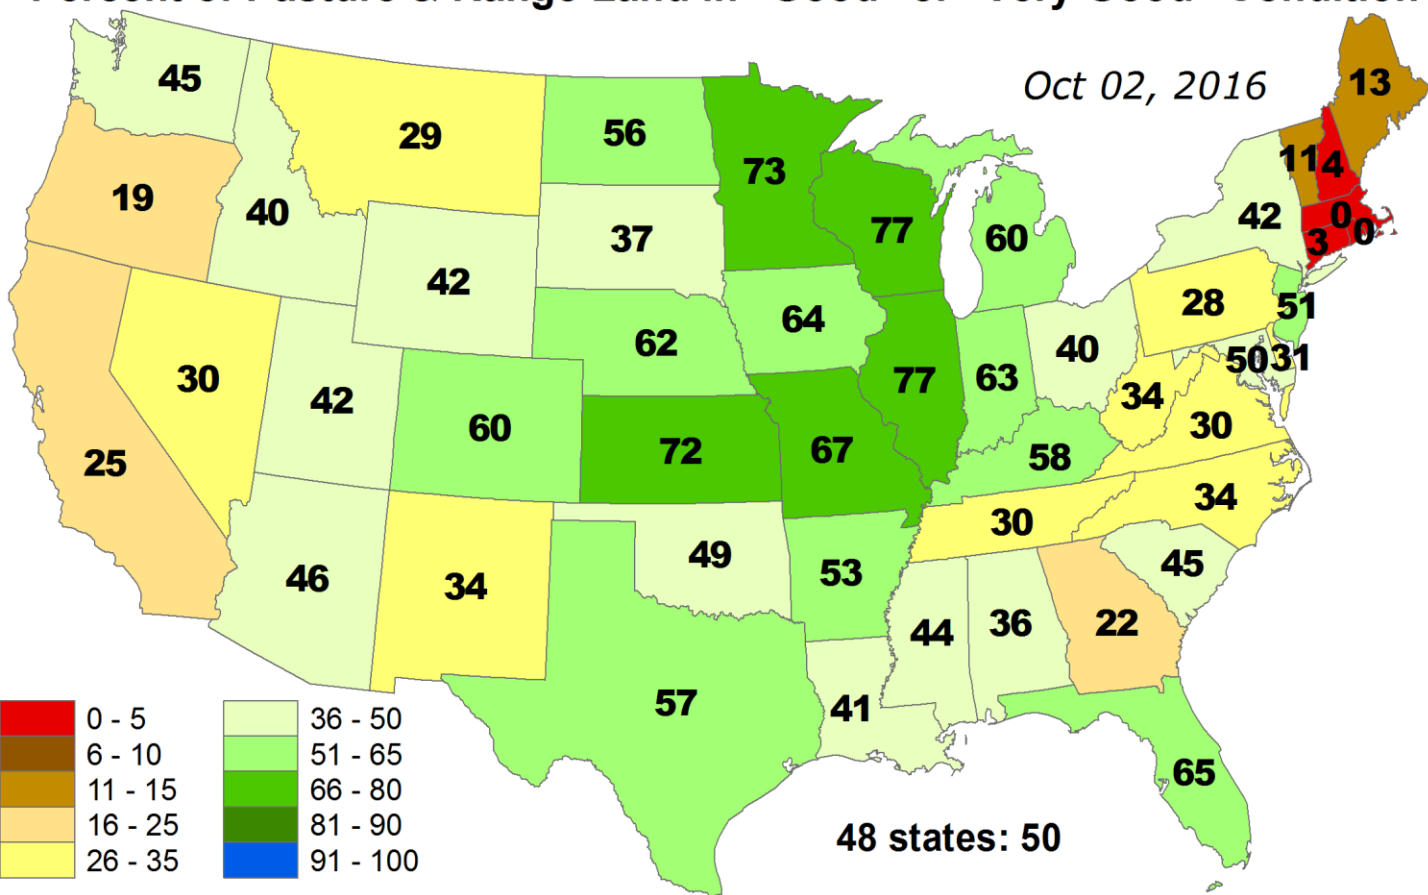

Percent of Pasture & Range Land in "Good" or "Very Good" Condition

Percent of Pasture & Range Land in "Poor" or "Very Poor" Condition

ANOMALOUS % of Pasture and Range Land in "Poor" or "Very Poor" Condition

Oct 02, 2016

ANOMALOUS % of Pasture and Range Lands in "Poor" or "Very Poor" Condition

Oct 02, 2016

Average Pasture and Range Land Condition PERCENTILE

Average Pasture and Range Land Condition PERCENTILE

CHANGE in % Pasture and Range Lands in "Poor" or "Very Poor" Condition
1 WEEK (Sep 25, 2016 - Oct 02, 2016)