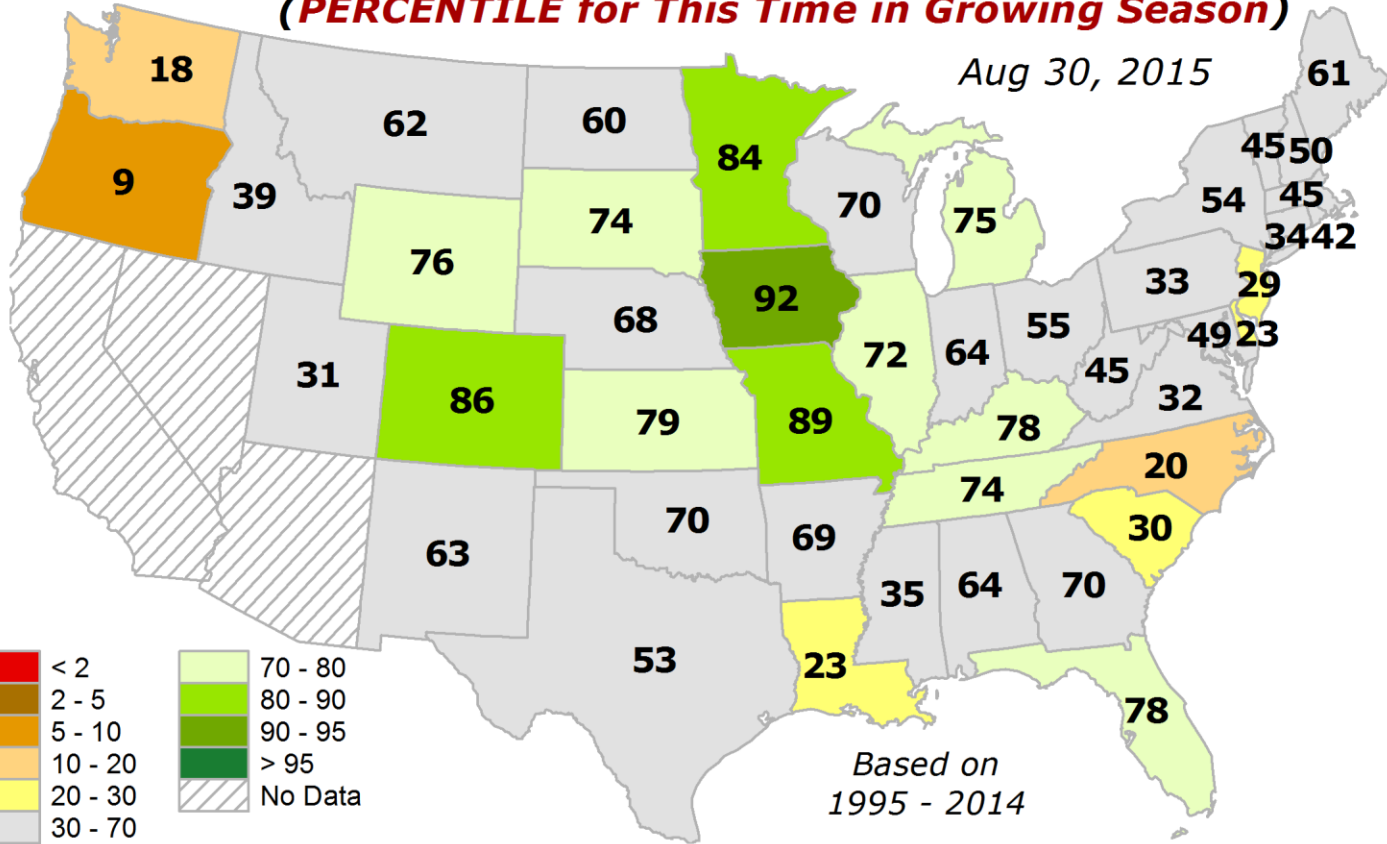

Extent of Topsoil Short or Very Short of Moisture (*PERCENTILE for This Time in Growing Season*)

Extent of Topsoil Short or Very Short of Moisture (*DEPARTURE from Median*)

Extent of SUBSOIL Short or Very Short of Moisture (Raw Statewide Proportion)

Extent of TOPSOIL Short or Very Short of Moisture (Raw Statewide Proportion)