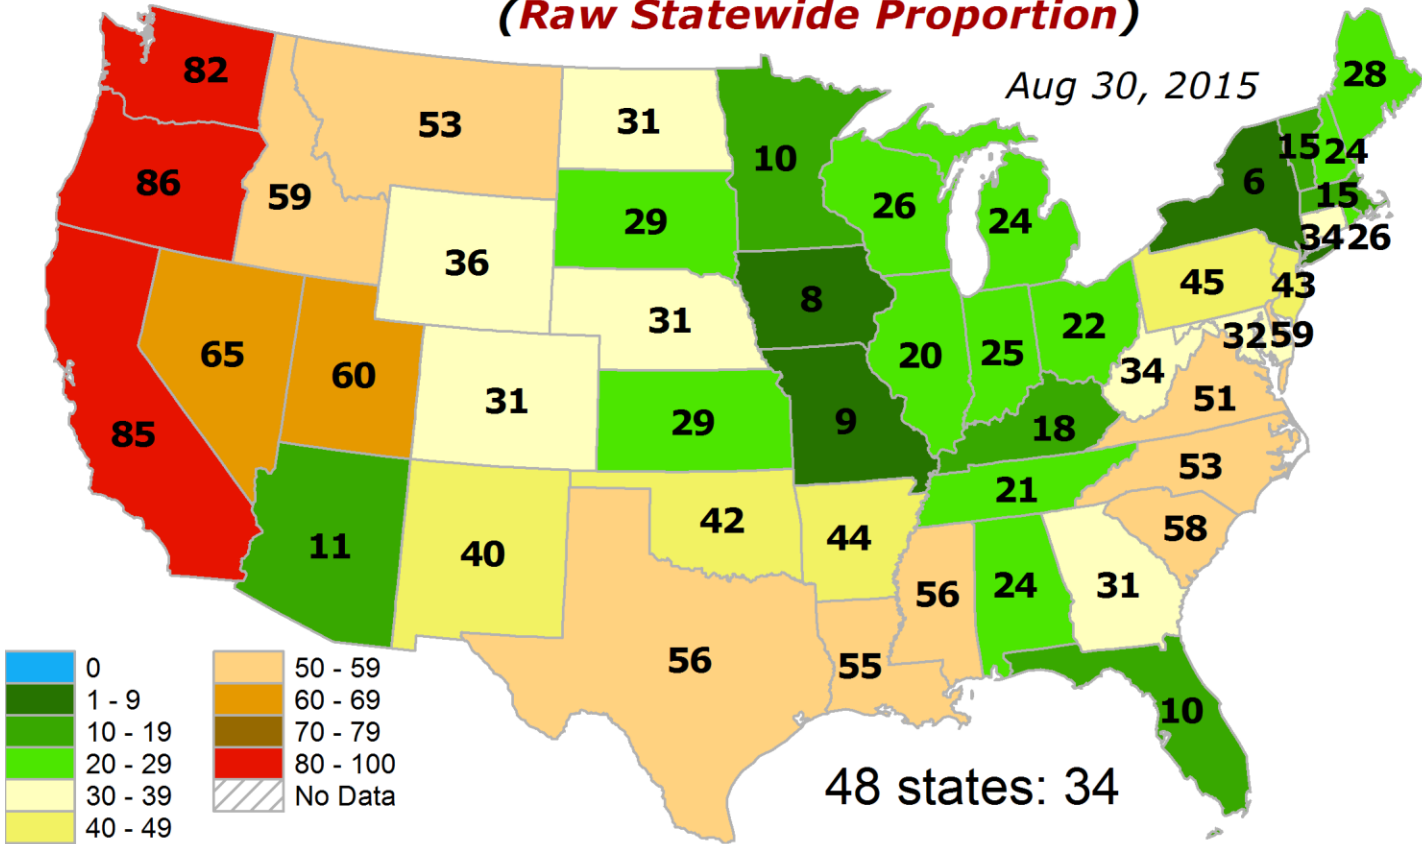

Extent of Topsoil Short or Very Short of Moisture (*PERCENTILE for This Time in Growing Season*)

Extent of Topsoil Short or Very Short of Moisture (*DEPARTURE from Median*)

Extent of SUBSOIL Short or Very Short of Moisture (Raw Statewide Proportion)

Extent of TOPSOIL Short or Very Short of Moisture (Raw Statewide Proportion)