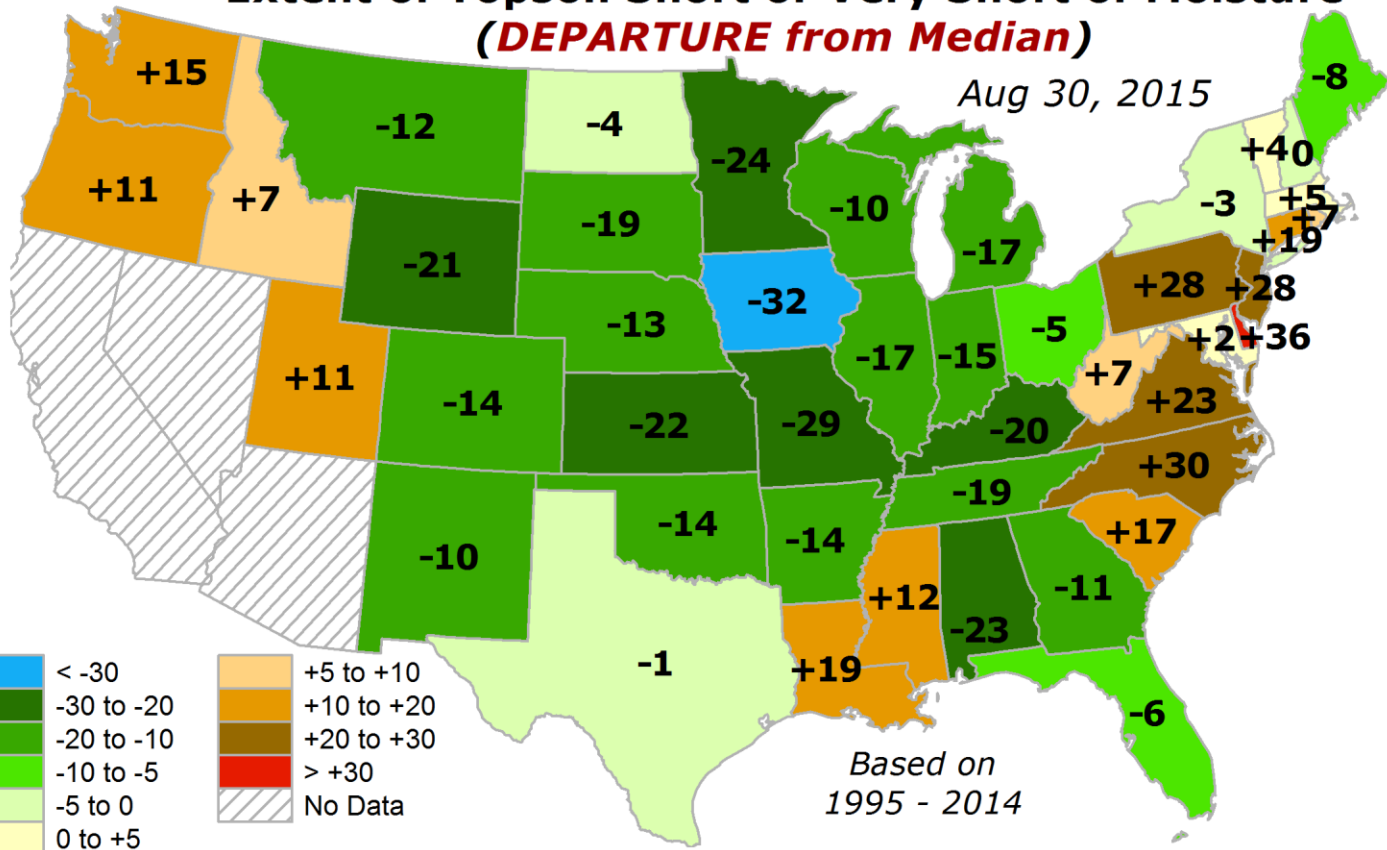

Extent of Topsoil Short or Very Short of Moisture (*PERCENTILE for This Time in Growing Season*)

Extent of Topsoil Short or Very Short of Moisture (*DEPARTURE from Median*)

Extent of SUBSOIL Short or Very Short of Moisture (Raw Statewide Proportion)

Extent of TOPSOIL Short or Very Short of Moisture (Raw Statewide Proportion)