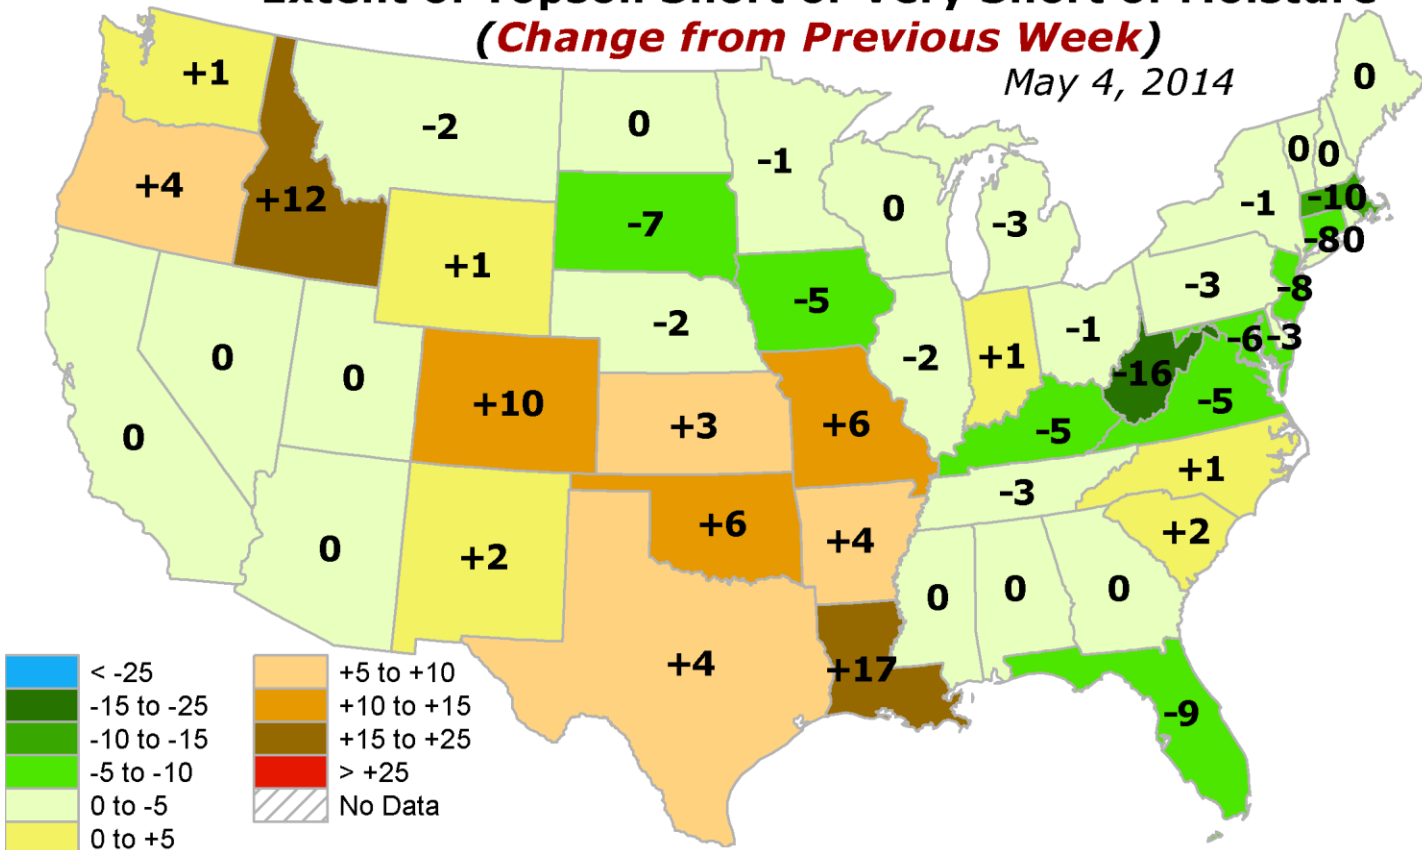

Extent of Topsoil Short or Very Short of Moisture (*Raw Statewide Proportion*)

May 4, 2014

Extent of Topsoil Short or Very Short of Moisture (*Change from Previous Week*)

May 4, 2014

Extent of Topsoil Short or Very Short of Moisture (PERCENTILE for This Time in Growing Season)

May 4, 2014

Extent of Topsoil Short or Very Short of Moisture (DEPARTURE from Median)

May 4, 2014

Extent of Subsoil Short or Very Short of Moisture (Raw Statewide Proportion)

May 4, 2014

Extent of Topsoil Short or Very Short of Moisture (Raw Statewide Proportion)