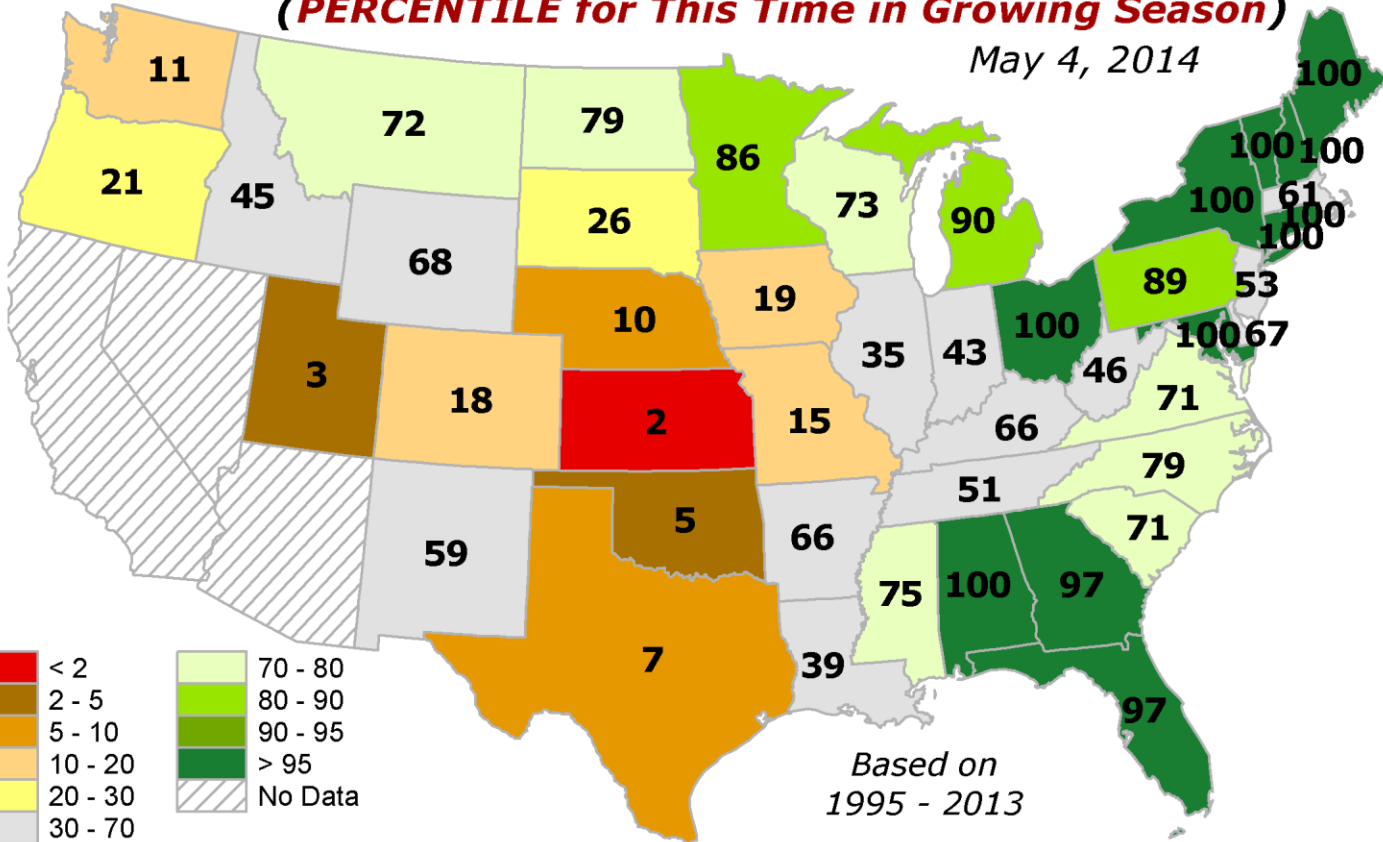

Extent of Topsoil Short or Very Short of Moisture (*Raw Statewide Proportion*)

May 4, 2014

Extent of Topsoil Short or Very Short of Moisture (*Change from Previous Week*)

May 4, 2014

Extent of Topsoil Short or Very Short of Moisture (PERCENTILE for This Time in Growing Season)

May 4, 2014

Extent of Topsoil Short or Very Short of Moisture (DEPARTURE from Median)

May 4, 2014

Extent of Subsoil Short or Very Short of Moisture (Raw Statewide Proportion)

May 4, 2014

Extent of Topsoil Short or Very Short of Moisture (Raw Statewide Proportion)