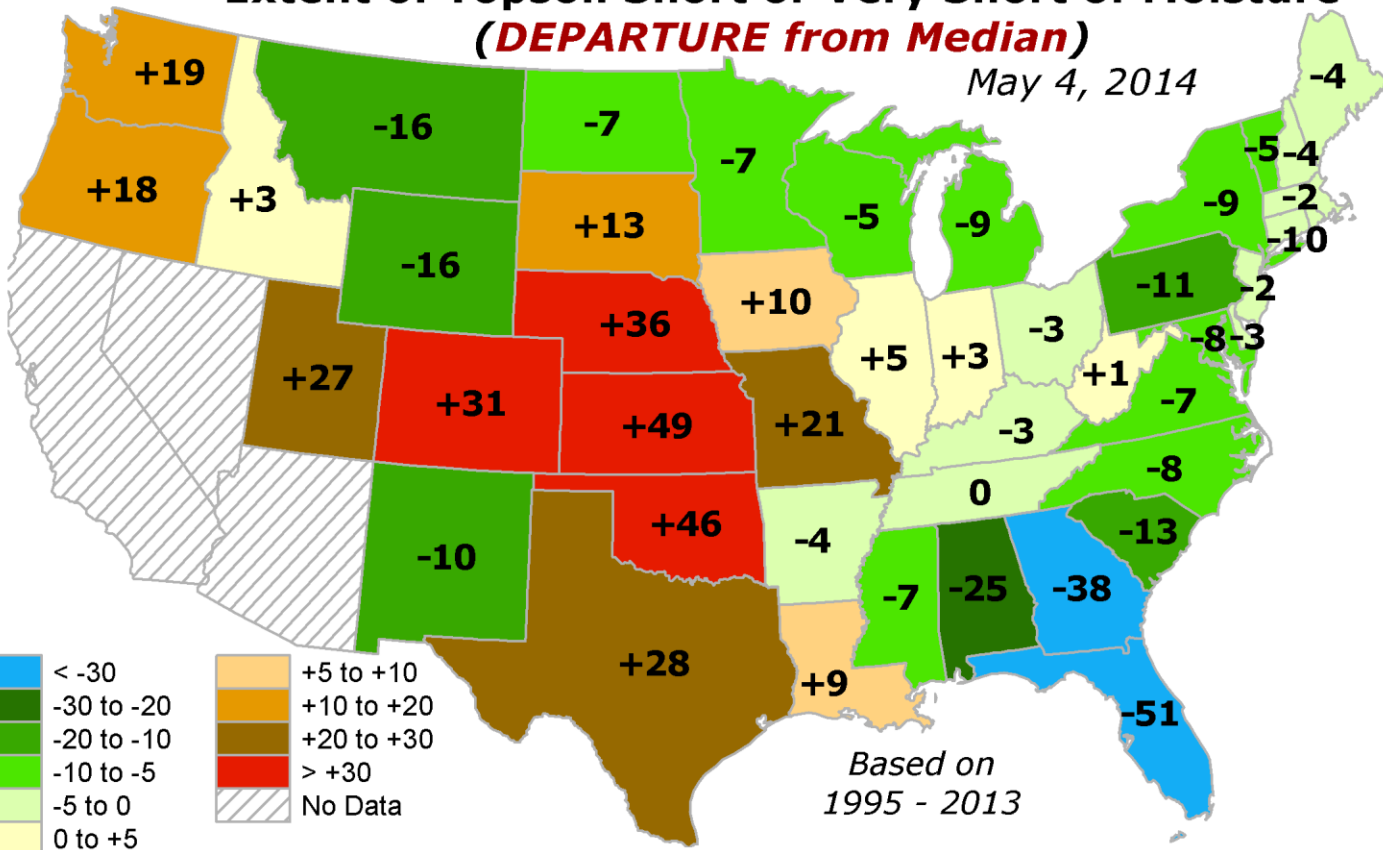

Extent of Topsoil Short or Very Short of Moisture (*Raw Statewide Proportion*)

May 4, 2014

Extent of Topsoil Short or Very Short of Moisture (*Change from Previous Week*)

May 4, 2014

Extent of Topsoil Short or Very Short of Moisture (PERCENTILE for This Time in Growing Season)

May 4, 2014

Extent of Topsoil Short or Very Short of Moisture (DEPARTURE from Median)

May 4, 2014

Extent of Subsoil Short or Very Short of Moisture (Raw Statewide Proportion)

May 4, 2014

Extent of Topsoil Short or Very Short of Moisture (Raw Statewide Proportion)