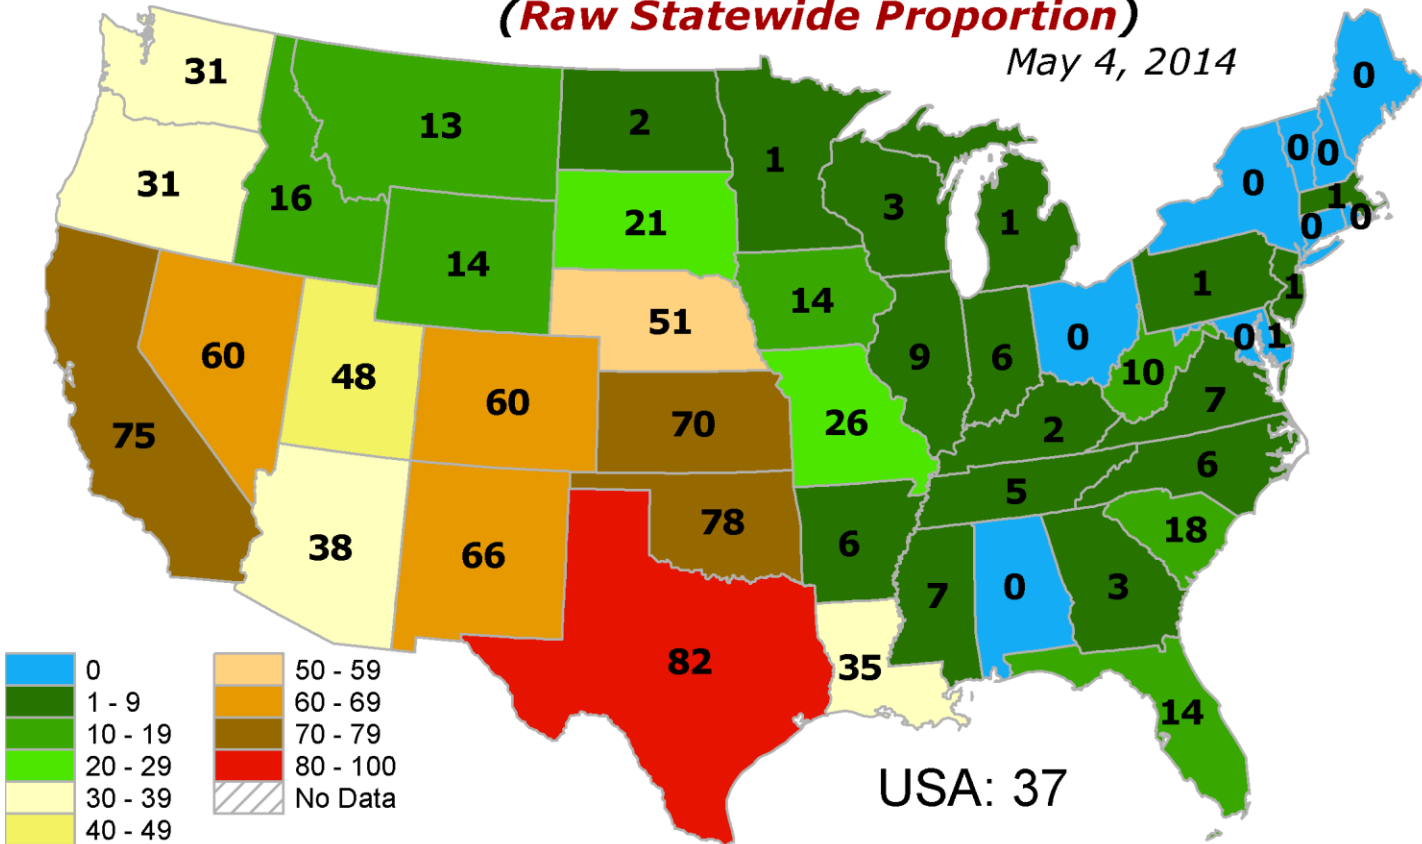

Extent of Topsoil Short or Very Short of Moisture (*Raw Statewide Proportion*)

May 4, 2014

Extent of Topsoil Short or Very Short of Moisture (*Change from Previous Week*)

May 4, 2014

Extent of Topsoil Short or Very Short of Moisture (PERCENTILE for This Time in Growing Season)

May 4, 2014

Extent of Topsoil Short or Very Short of Moisture (DEPARTURE from Median)

May 4, 2014

Extent of Subsoil Short or Very Short of Moisture (Raw Statewide Proportion)

May 4, 2014

Extent of Topsoil Short or Very Short of Moisture (Raw Statewide Proportion)