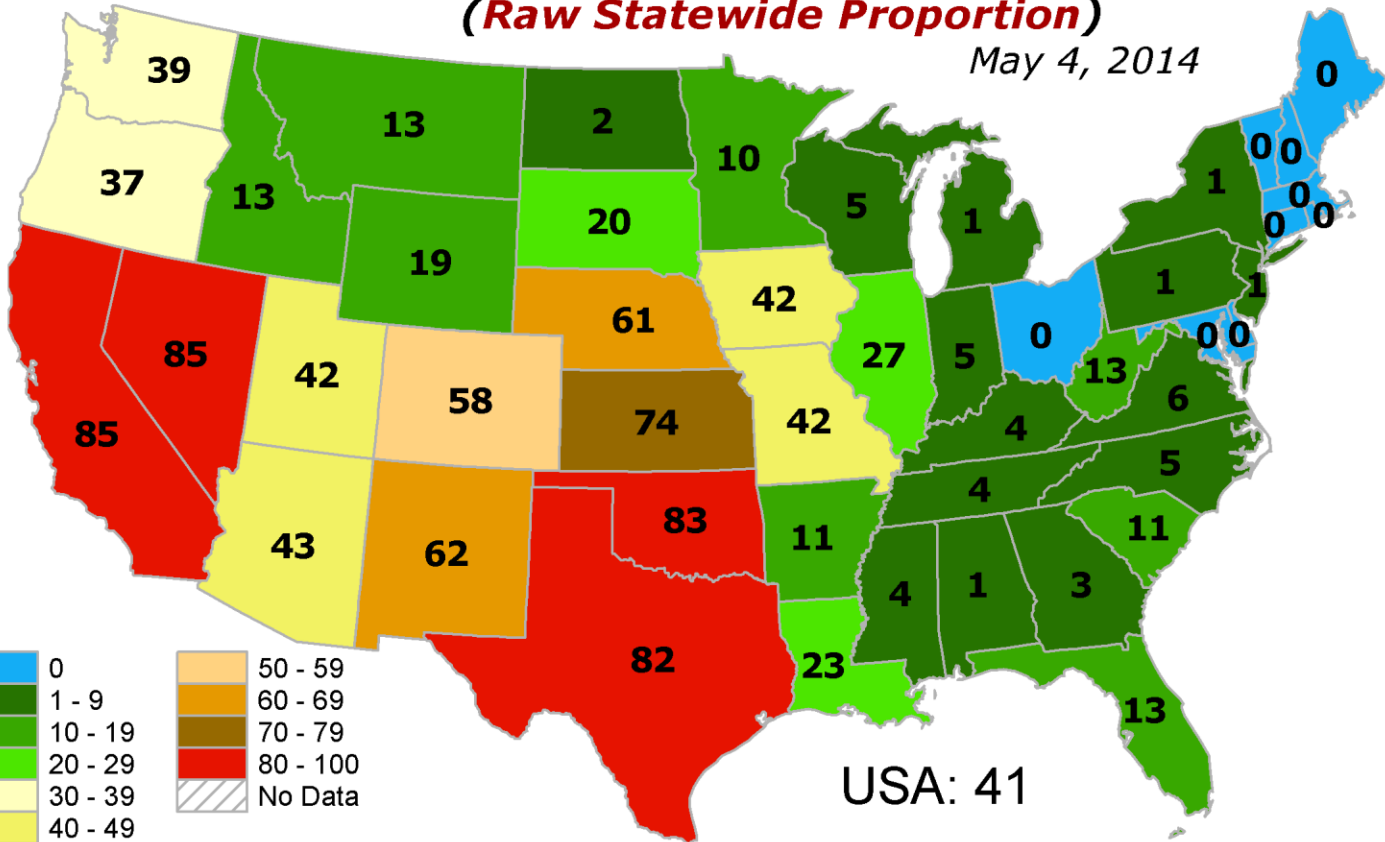

May 4, 2014

Extent of Topsoil Short or Very Short of Moisture (DEPARTURE from Median)

May 4, 2014

Extent of Subsoil Short or Very Short of Moisture (Raw Statewide Proportion)

May 4, 2014

Extent of Topsoil Short or Very Short of Moisture (Raw Statewide Proportion)