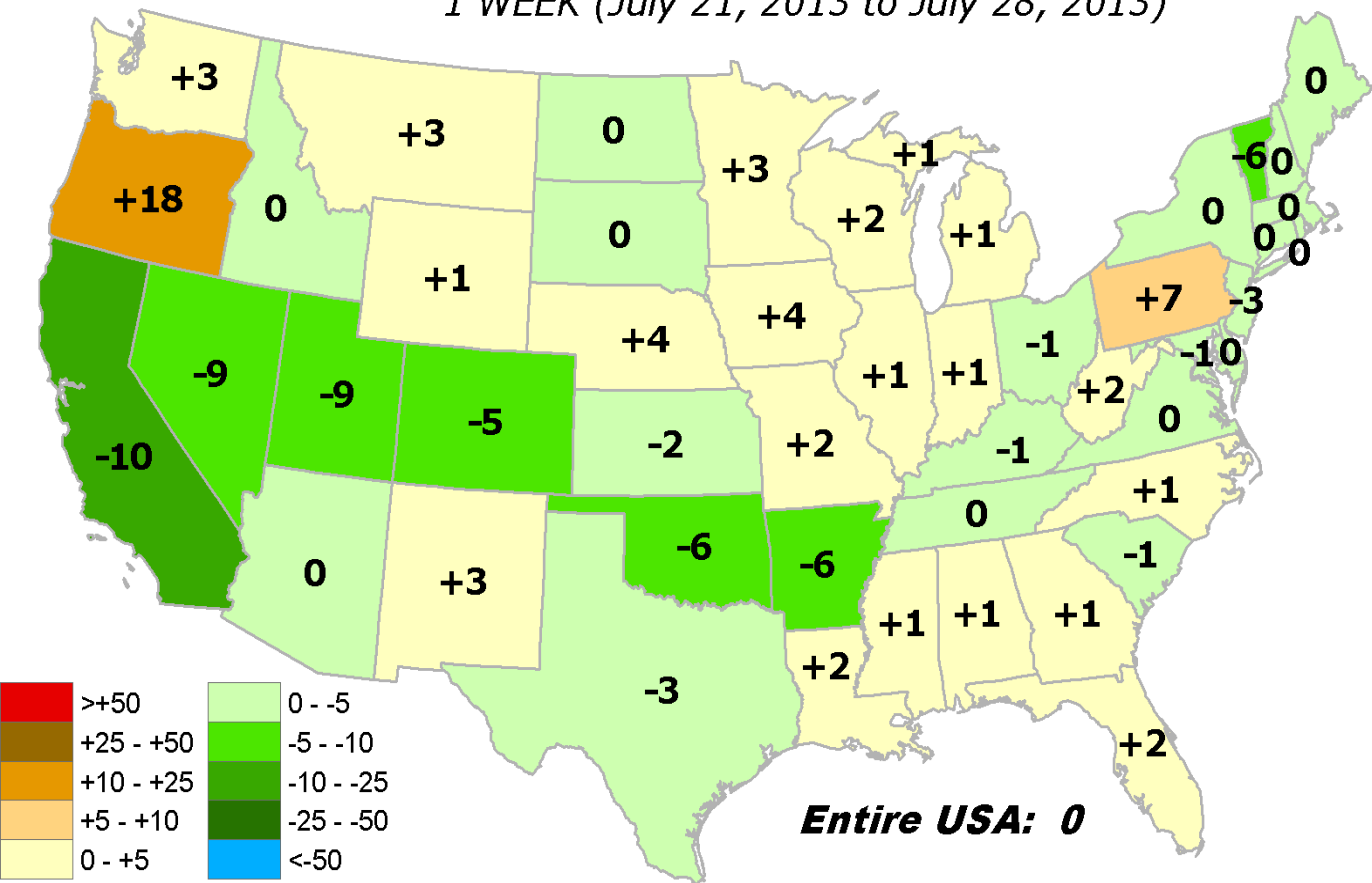

July 28, 2013

Average Pasture & Range Land Condition PERCENTILE

July 28, 2013

Average Pasture & Range Land Condition PERCENTILE

July 28, 2013

CHANGE in % of Pasture and Range Lands in "Poor" or "Very Poor" Condition

1 WEEK (July 21, 2013 to July 28, 2013)

CHANGE in % of Pasture and Range Lands in "Poor" or "Very Poor" Condition

4 WEEKS (June 30, 2013 to July 28, 2013)

CHANGE in % of Pasture & Range Lands in "Poor" or "Very Poor" Condition SINCE END OF LAST SEASON (Oct. 28, 2012 to July 28, 2013)