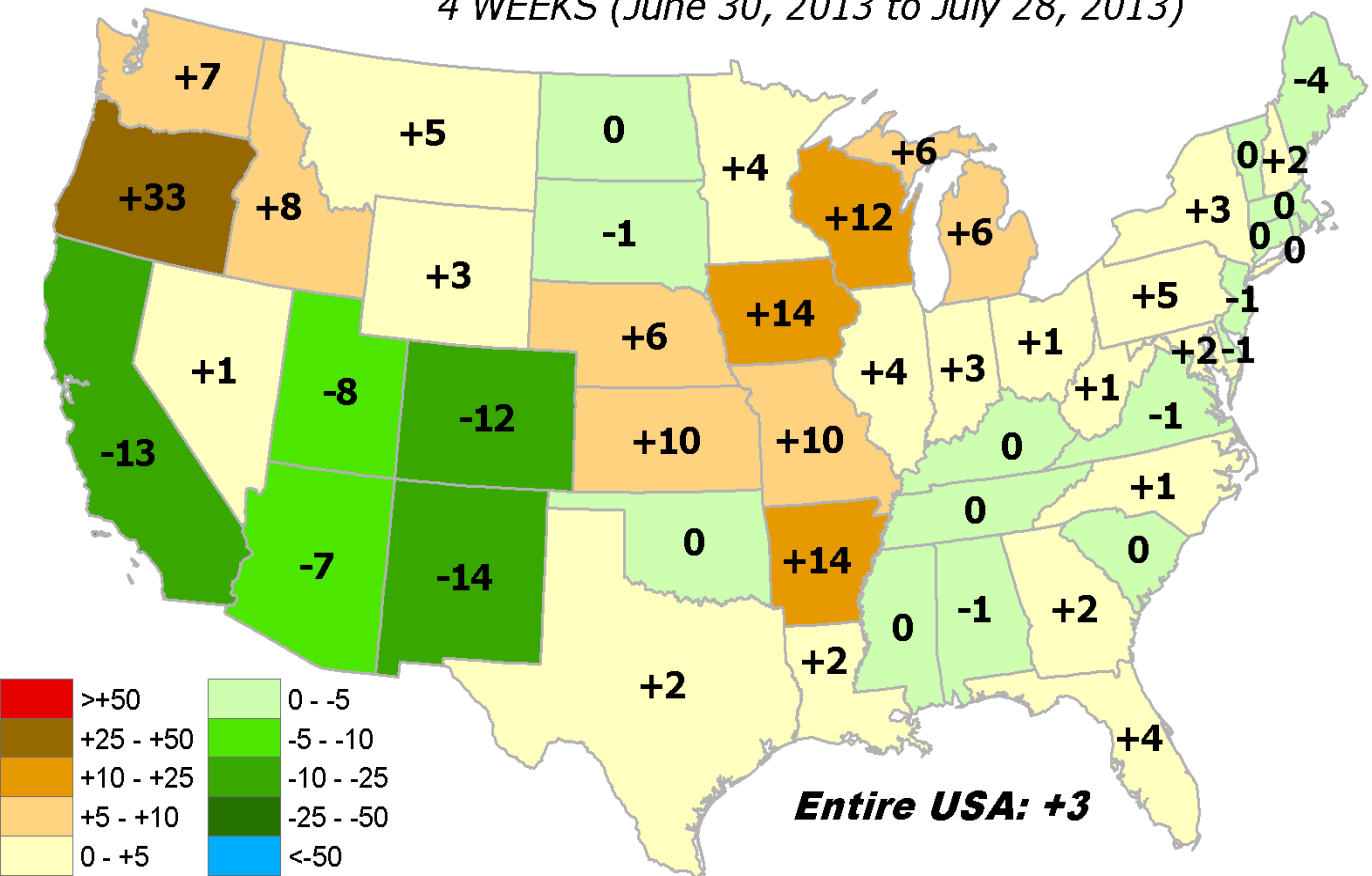

July 28, 2013

Average Pasture & Range Land Condition PERCENTILE

July 28, 2013

Average Pasture & Range Land Condition PERCENTILE

July 28, 2013

CHANGE in % of Pasture and Range Lands in "Poor" or "Very Poor" Condition

1 WEEK (July 21, 2013 to July 28, 2013)

CHANGE in % of Pasture and Range Lands in "Poor" or "Very Poor" Condition

4 WEEKS (June 30, 2013 to July 28, 2013)

CHANGE in % of Pasture & Range Lands in "Poor" or "Very Poor" Condition SINCE END OF LAST SEASON (Oct. 28, 2012 to July 28, 2013)