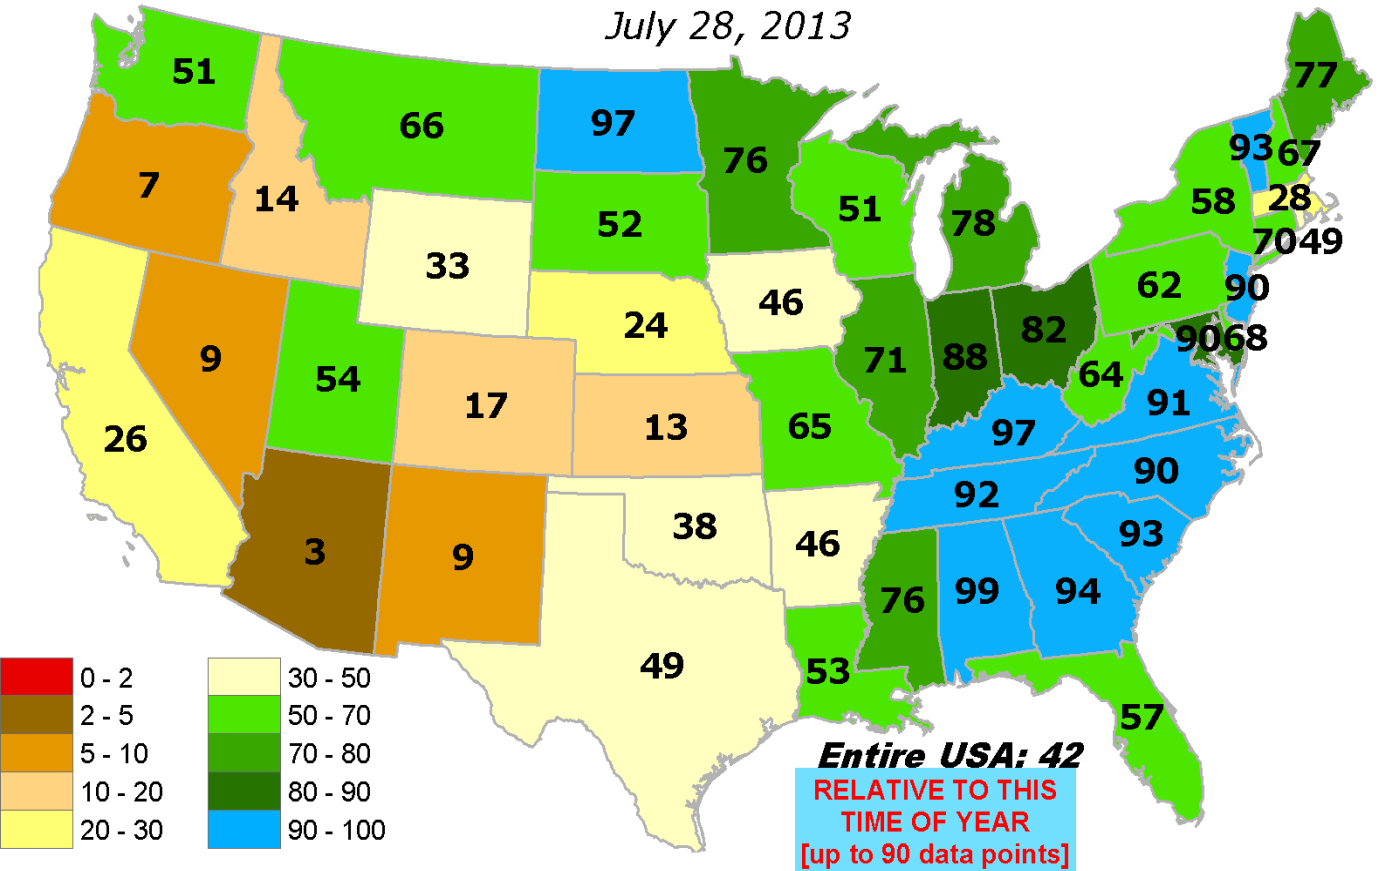

July 28, 2013

Average Pasture & Range Land Condition PERCENTILE

July 28, 2013

Average Pasture & Range Land Condition PERCENTILE

July 28, 2013

CHANGE in % of Pasture and Range Lands in "Poor" or "Very Poor" Condition