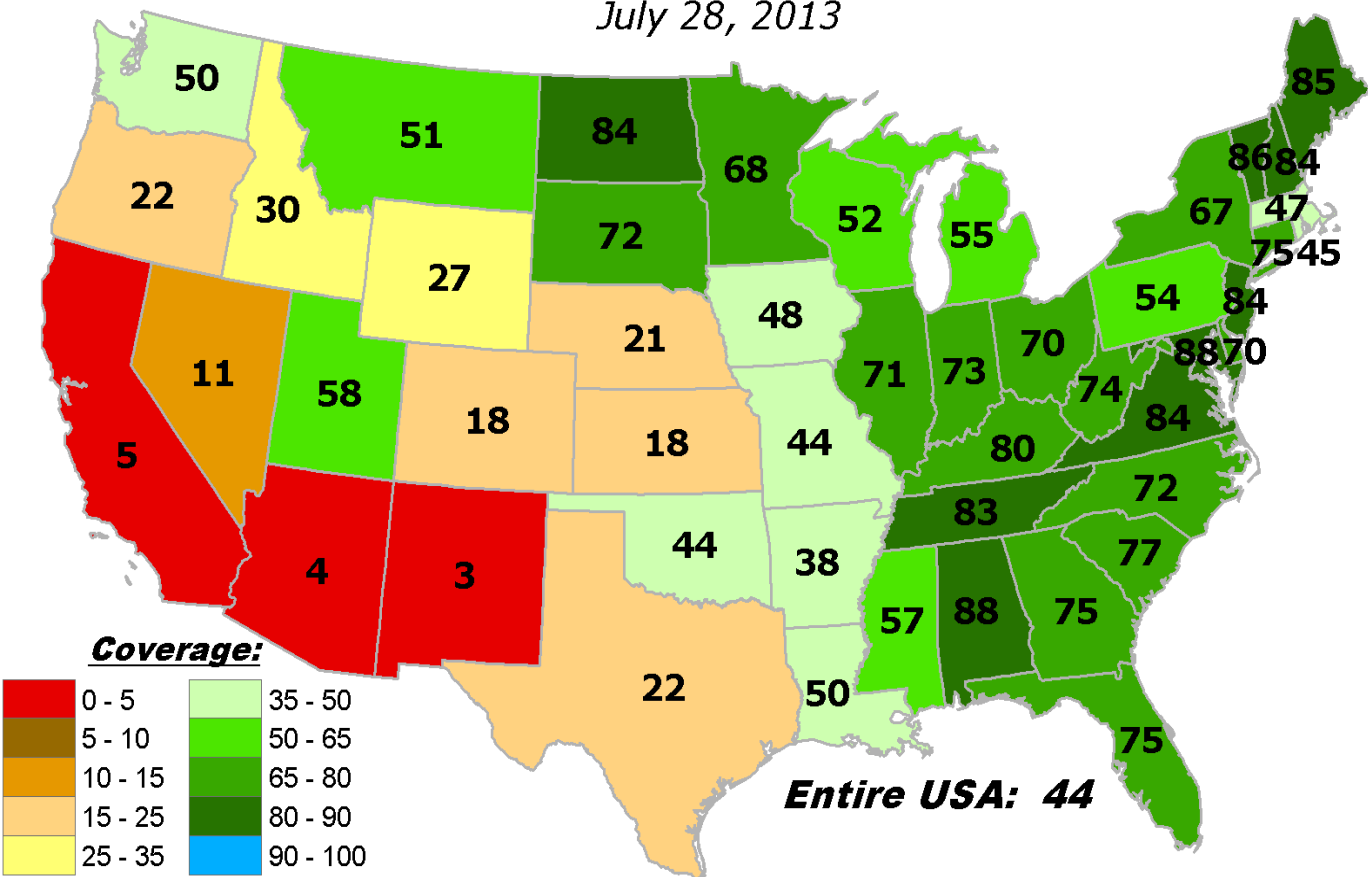

Percent of Pasture & Range Land in "Good" or "Excellent" Condition

July 28, 2013

Percent of Pasture & Range Land in "Poor" or "Very Poor" Condition

July 28, 2013

ANOMALOUS Percent of Pasture & Range Land in "Poor" or "Very Poor" Condition