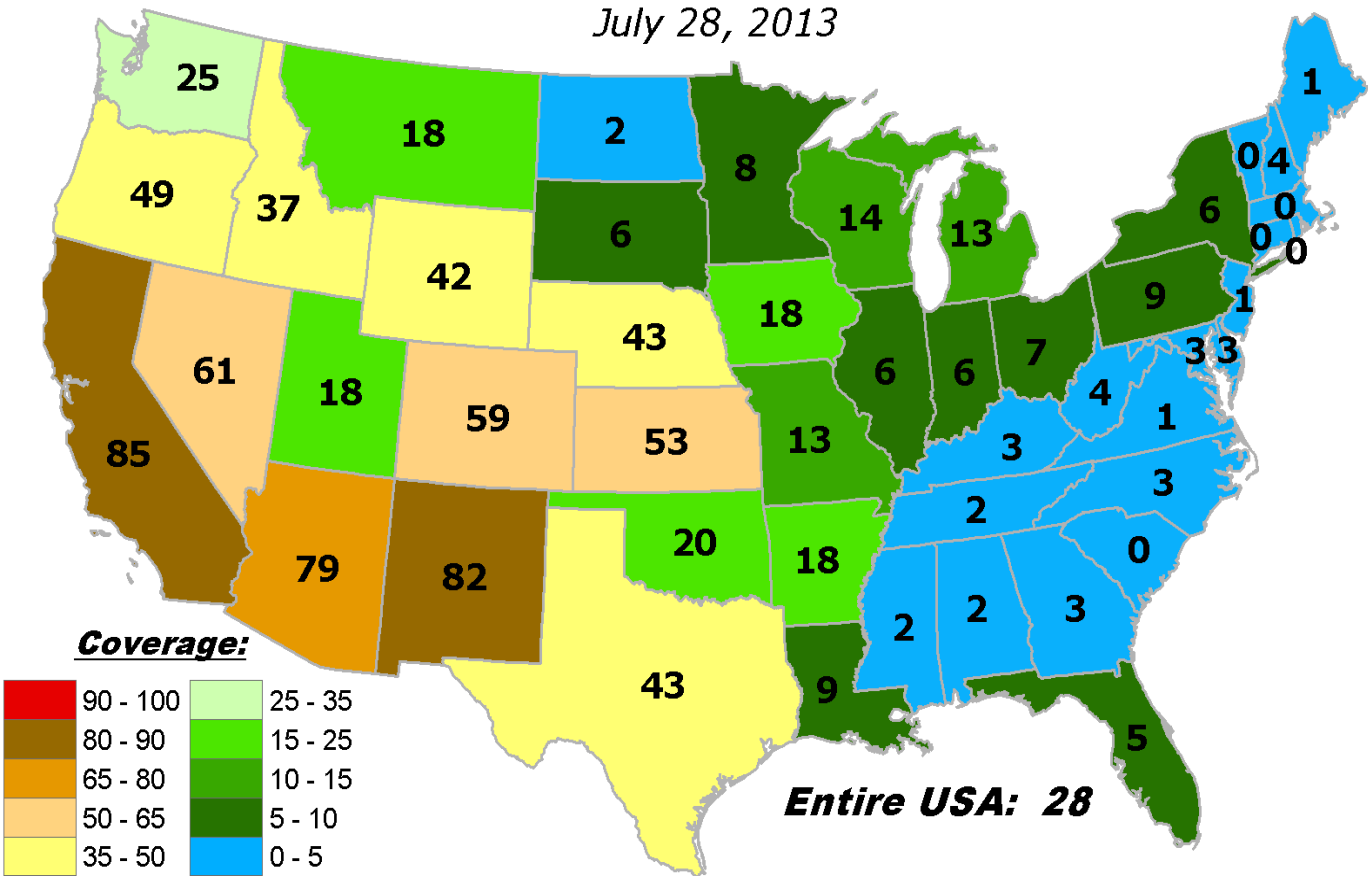

Percent of Pasture & Range Land in "Good" or "Excellent" Condition

July 28, 2013

Percent of Pasture & Range Land in "Poor" or "Very Poor" Condition

July 28, 2013

ANOMALOUS Percent of Pasture & Range Land in "Poor" or "Very Poor" Condition