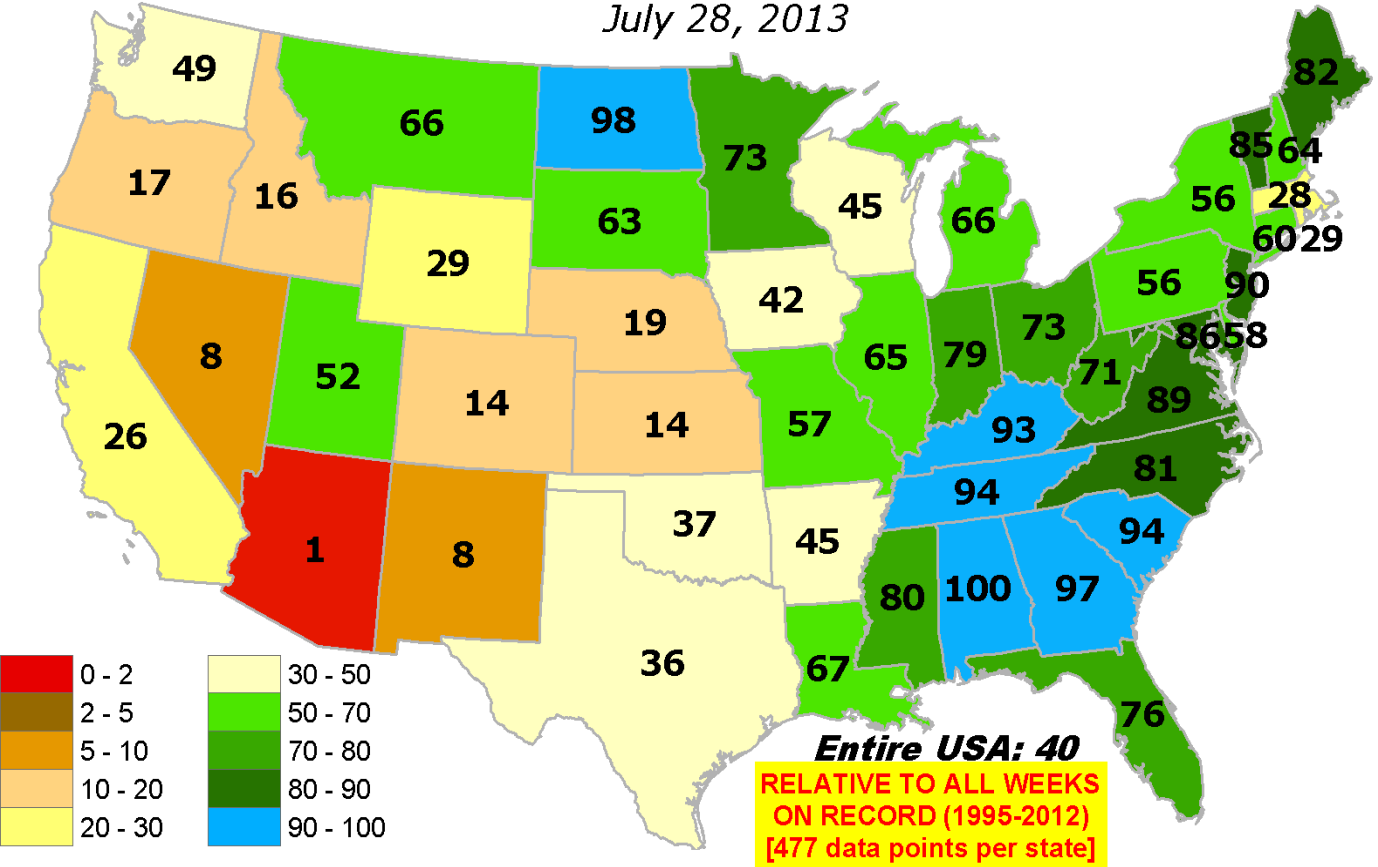

Average Pasture & Range Land Condition PERCENTILE

July 28, 2013