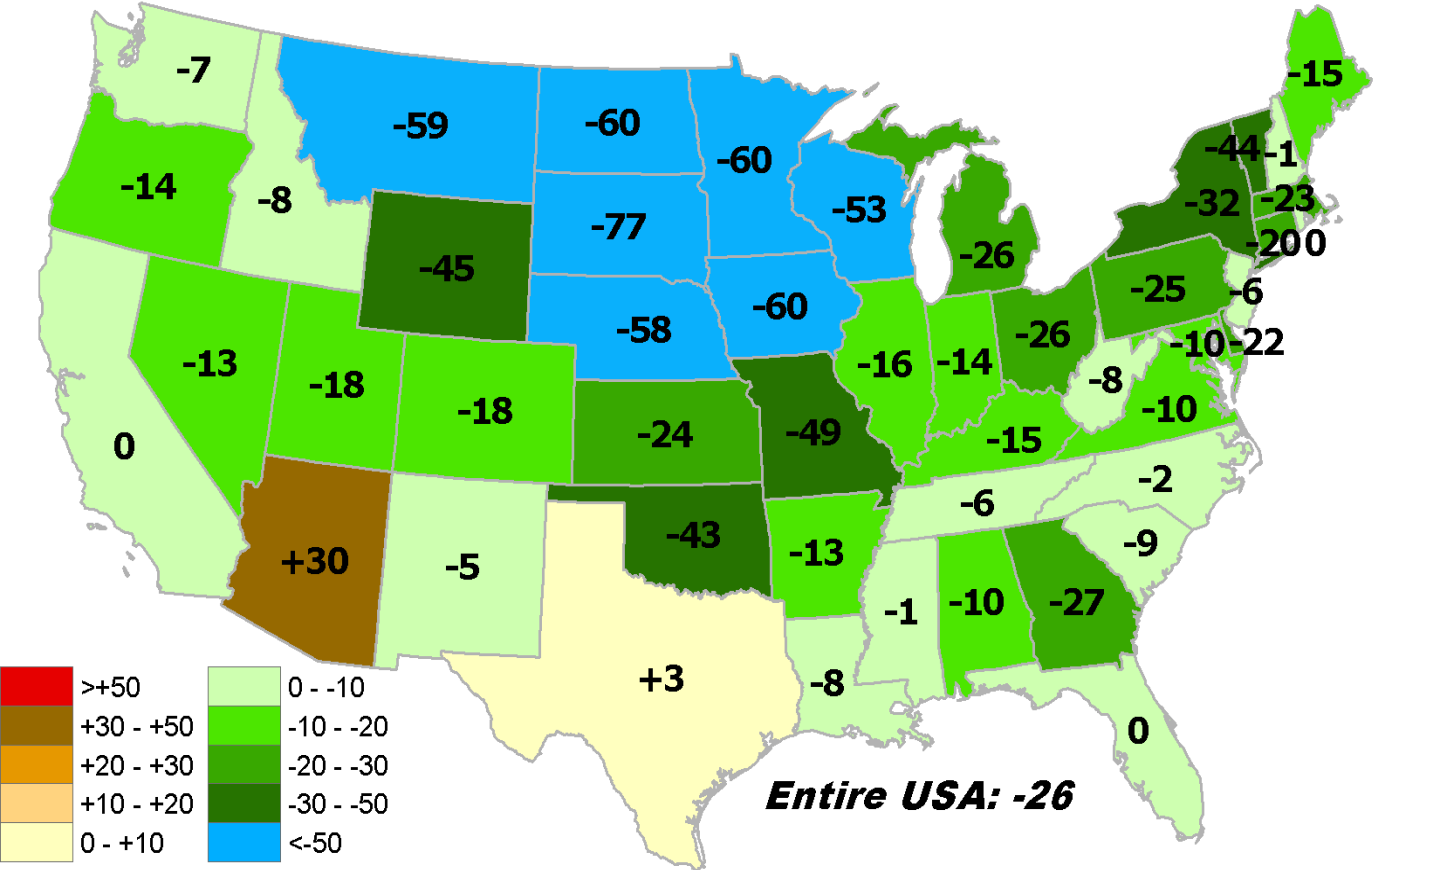

1 WEEK (July 21, 2013 to July 28, 2013)

CHANGE in % of Pasture and Range Lands in "Poor" or "Very Poor" Condition

4 WEEKS (June 30, 2013 to July 28, 2013)

CHANGE in % of Pasture & Range Lands in "Poor" or "Very Poor" Condition SINCE END OF LAST SEASON (Oct. 28, 2012 to July 28, 2013)

CHANGE in % of Pasture & Range Lands in "Poor" or "Very Poor" Condition 1 YEAR (July 29, 2012 to July 28, 2013)