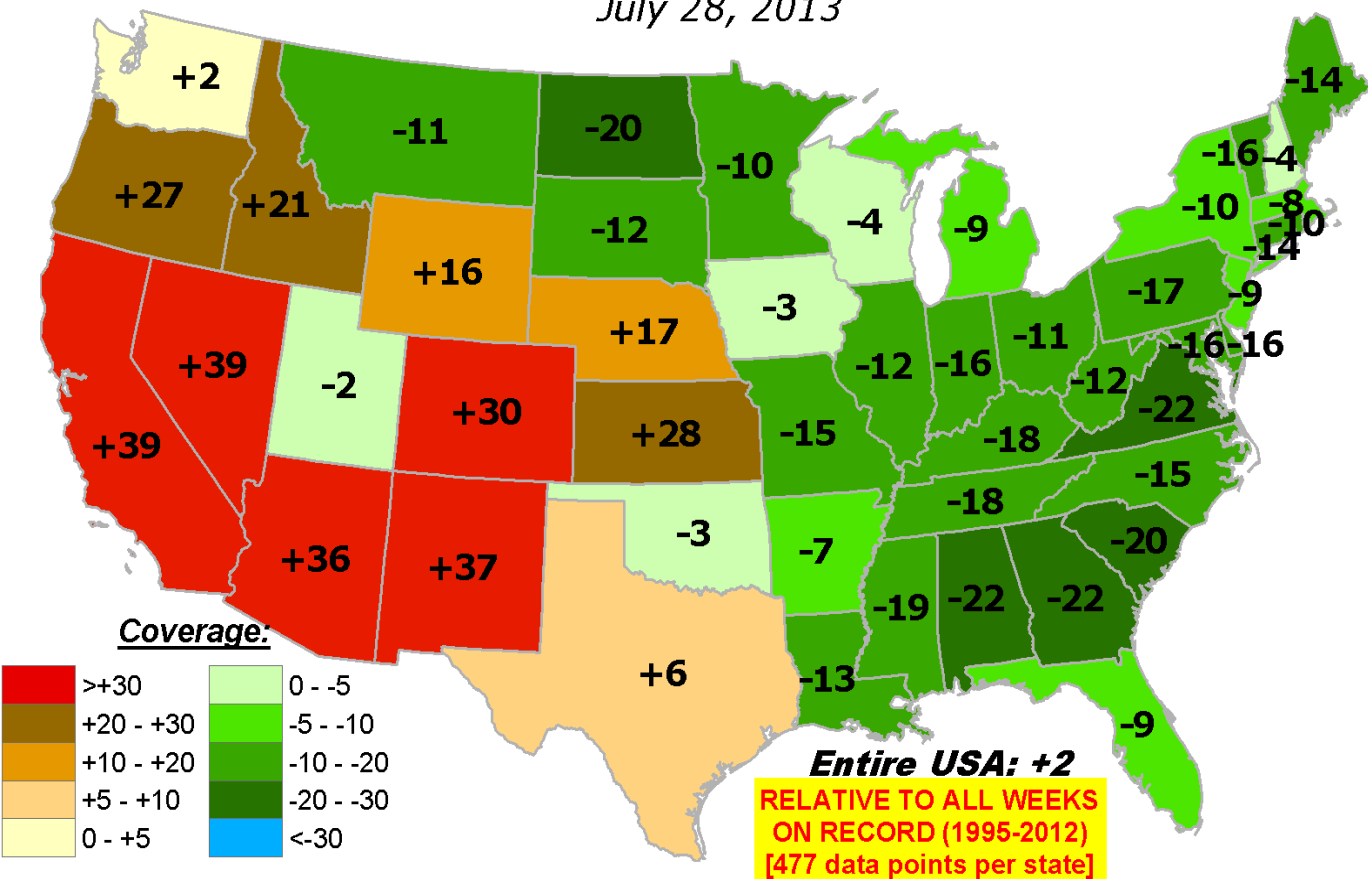

ANOMALOUS Percent of Pasture & Range Land in "Poor" or "Very Poor" Condition

July 28, 2013