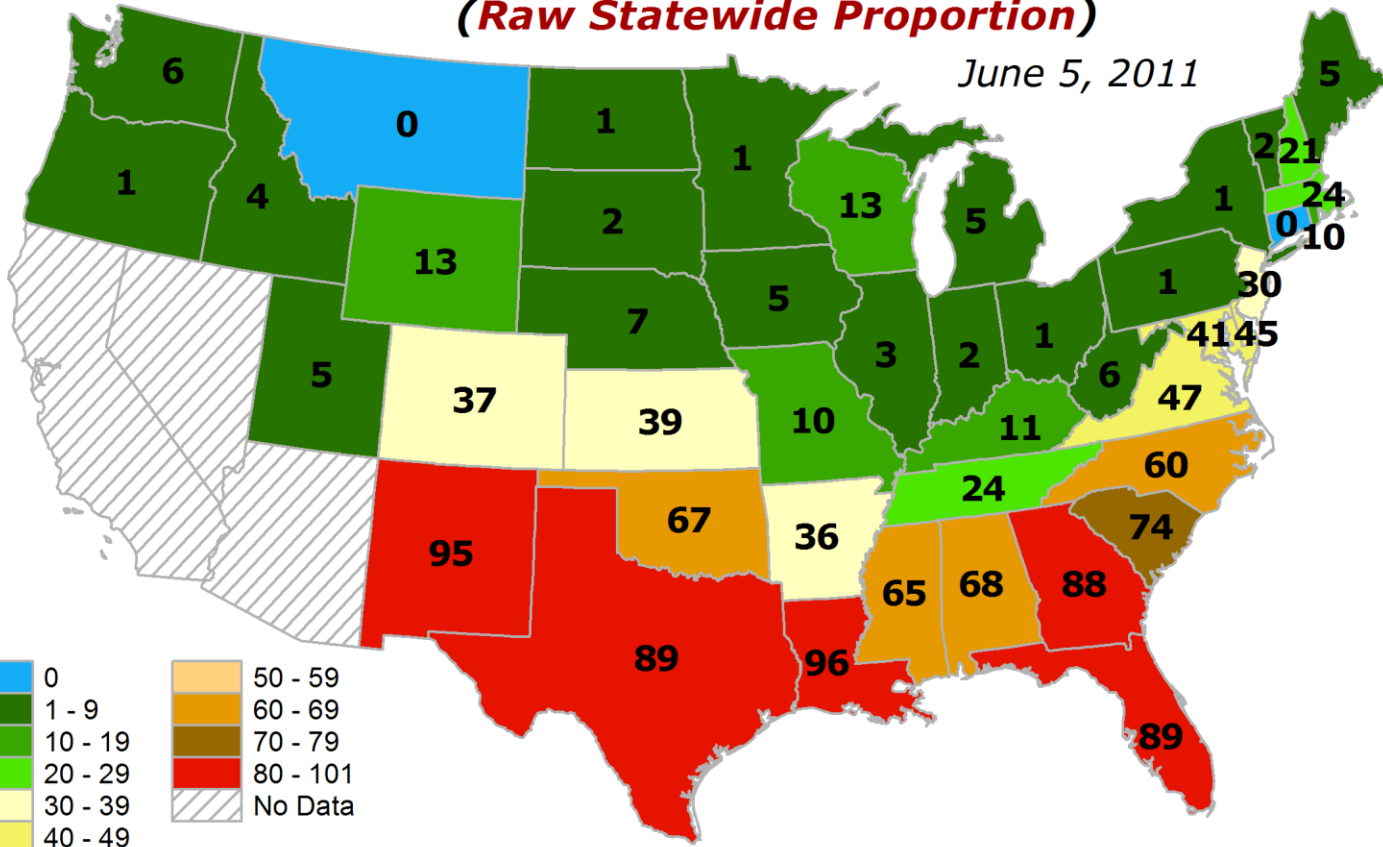

Extent of Topsoil Short or Very Short of Moisture (*Raw Statewide Proportion*)

June 5, 2011

Extent of Topsoil Short or Very Short of Moisture (*Change from Previous Week*)

June 5, 2011